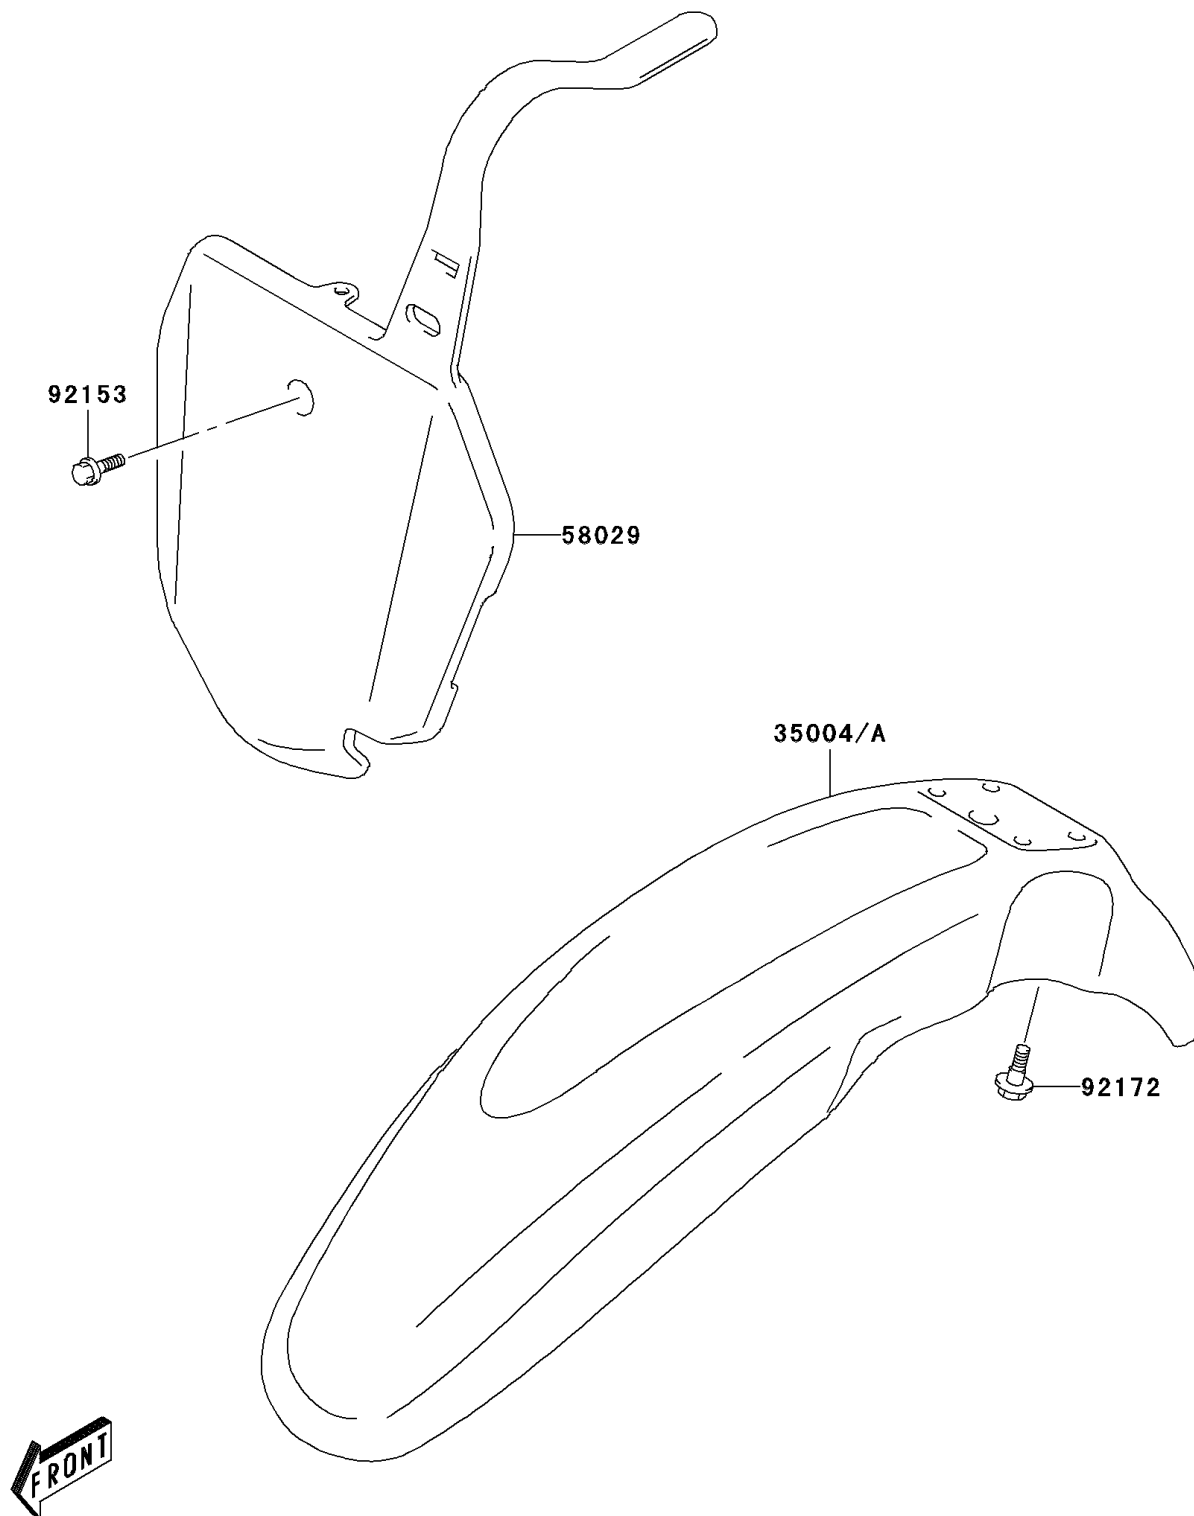

2004 KLX125L

PARTS DIAGRAM

Front Fender(s)

Kawasaki

Let the Good Times Roll®

F2171

2004 KLX125L

PARTS LIST

Front Fender(s)

Kawasaki

Let the Good Times Roll®

ITEM NAME

PART NUMBER

QUANTITY
