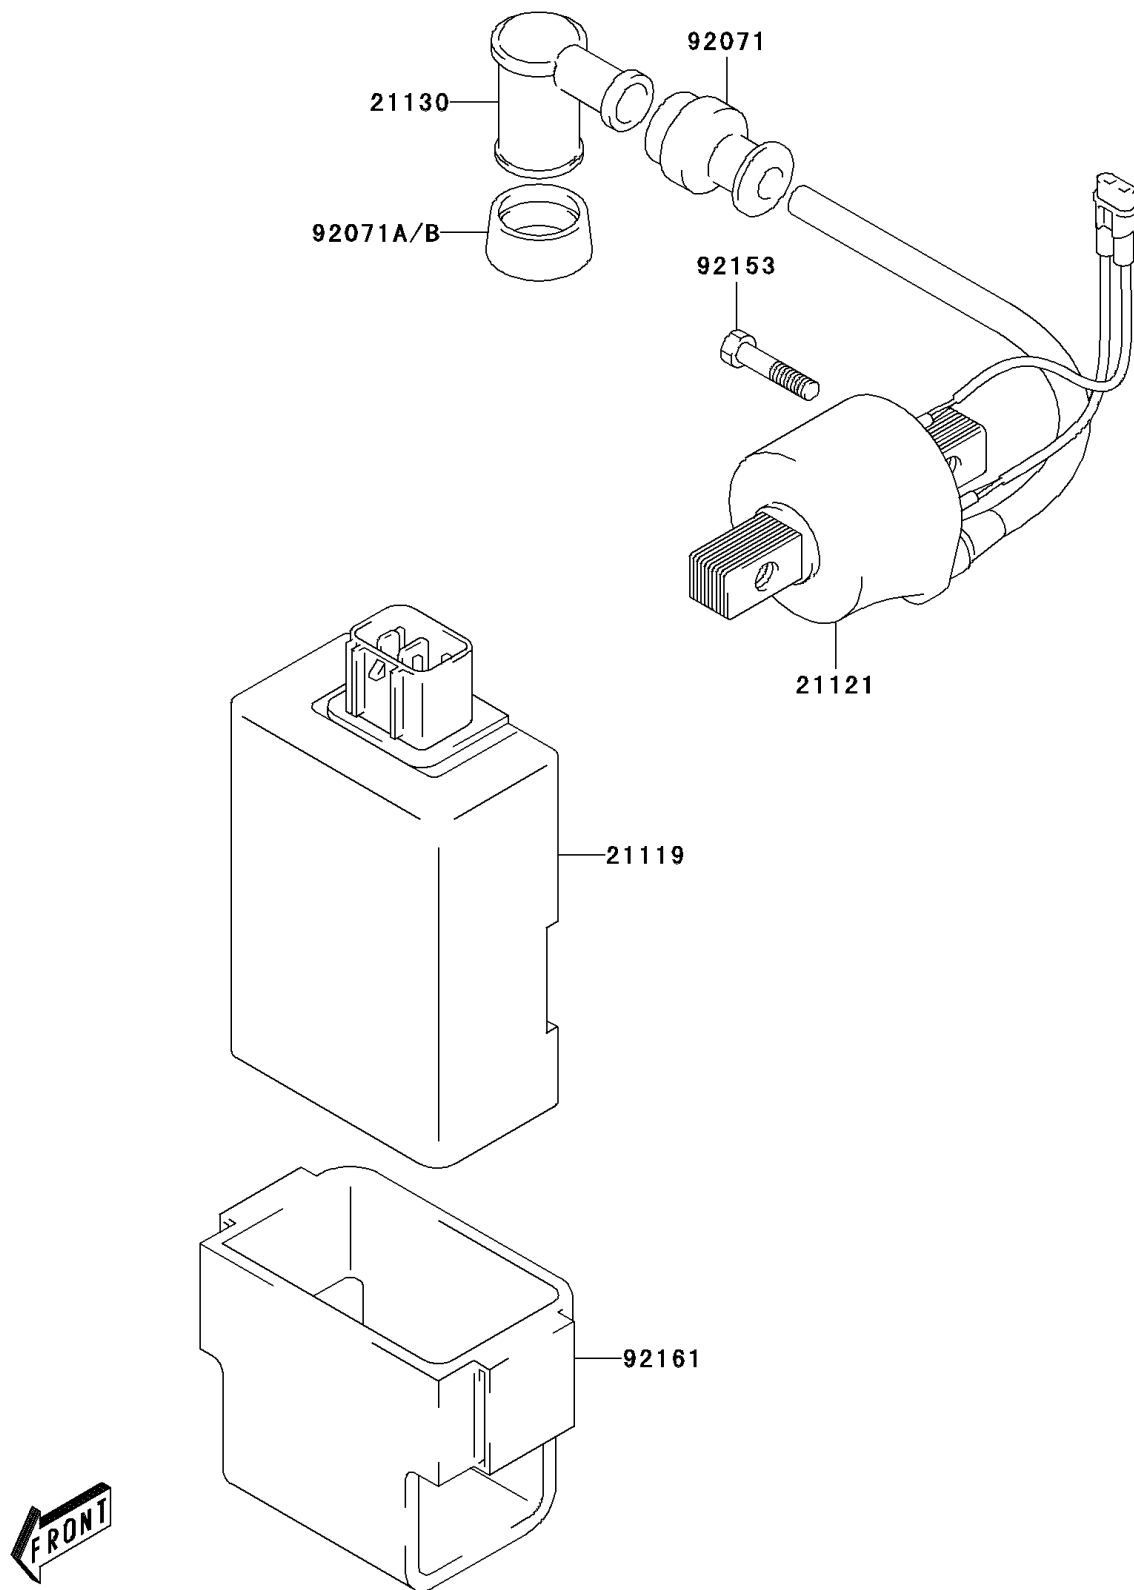

2003 KLX125L

PARTS DIAGRAM

Ignition System

Kawasaki

Let the Good Times Roll®

E1830

2003 KLX125L

PARTS LIST

Ignition System

Kawasaki

Let the Good Times Roll®

ITEM NAME

PART NUMBER

QUANTITY
