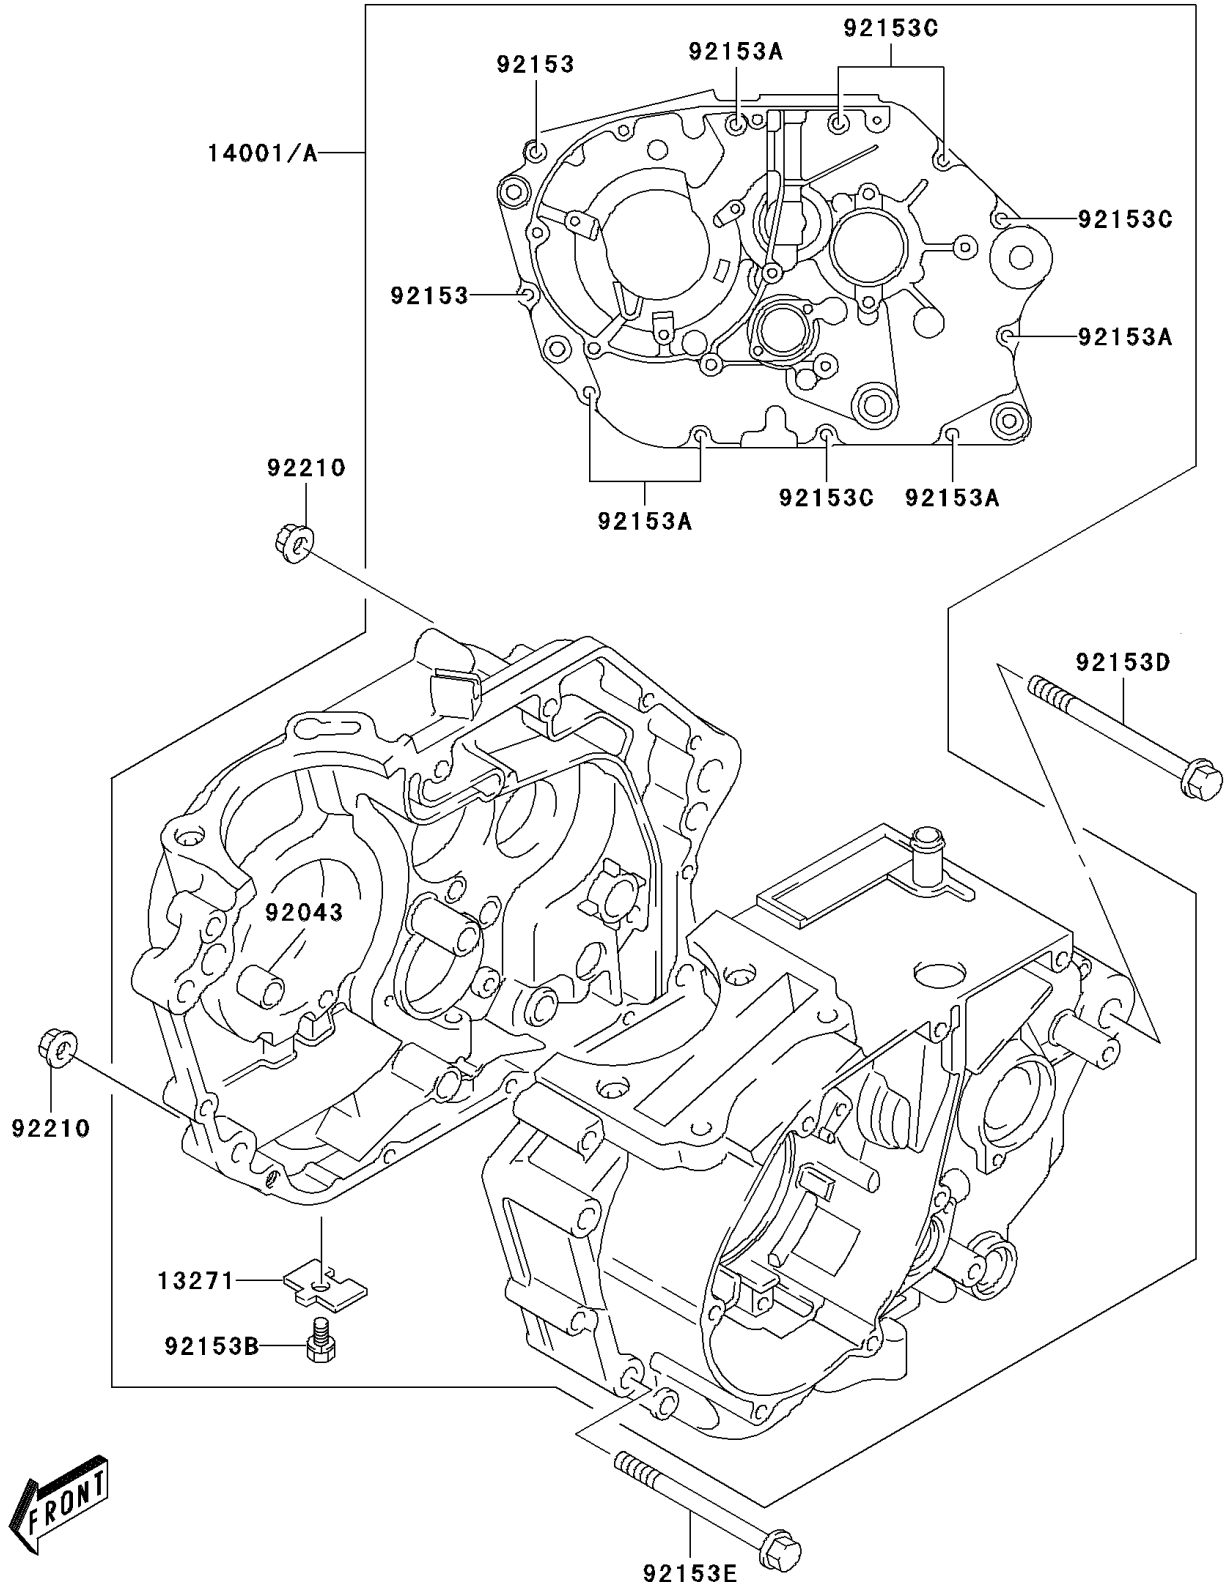

2003 KLX125L

PARTS DIAGRAM

Crankcase

E1411

2003 KLX125L

PARTS LIST

Crankcase

Kawasaki

Let the Good Times Roll®

ITEM NAME

PART NUMBER

QUANTITY
