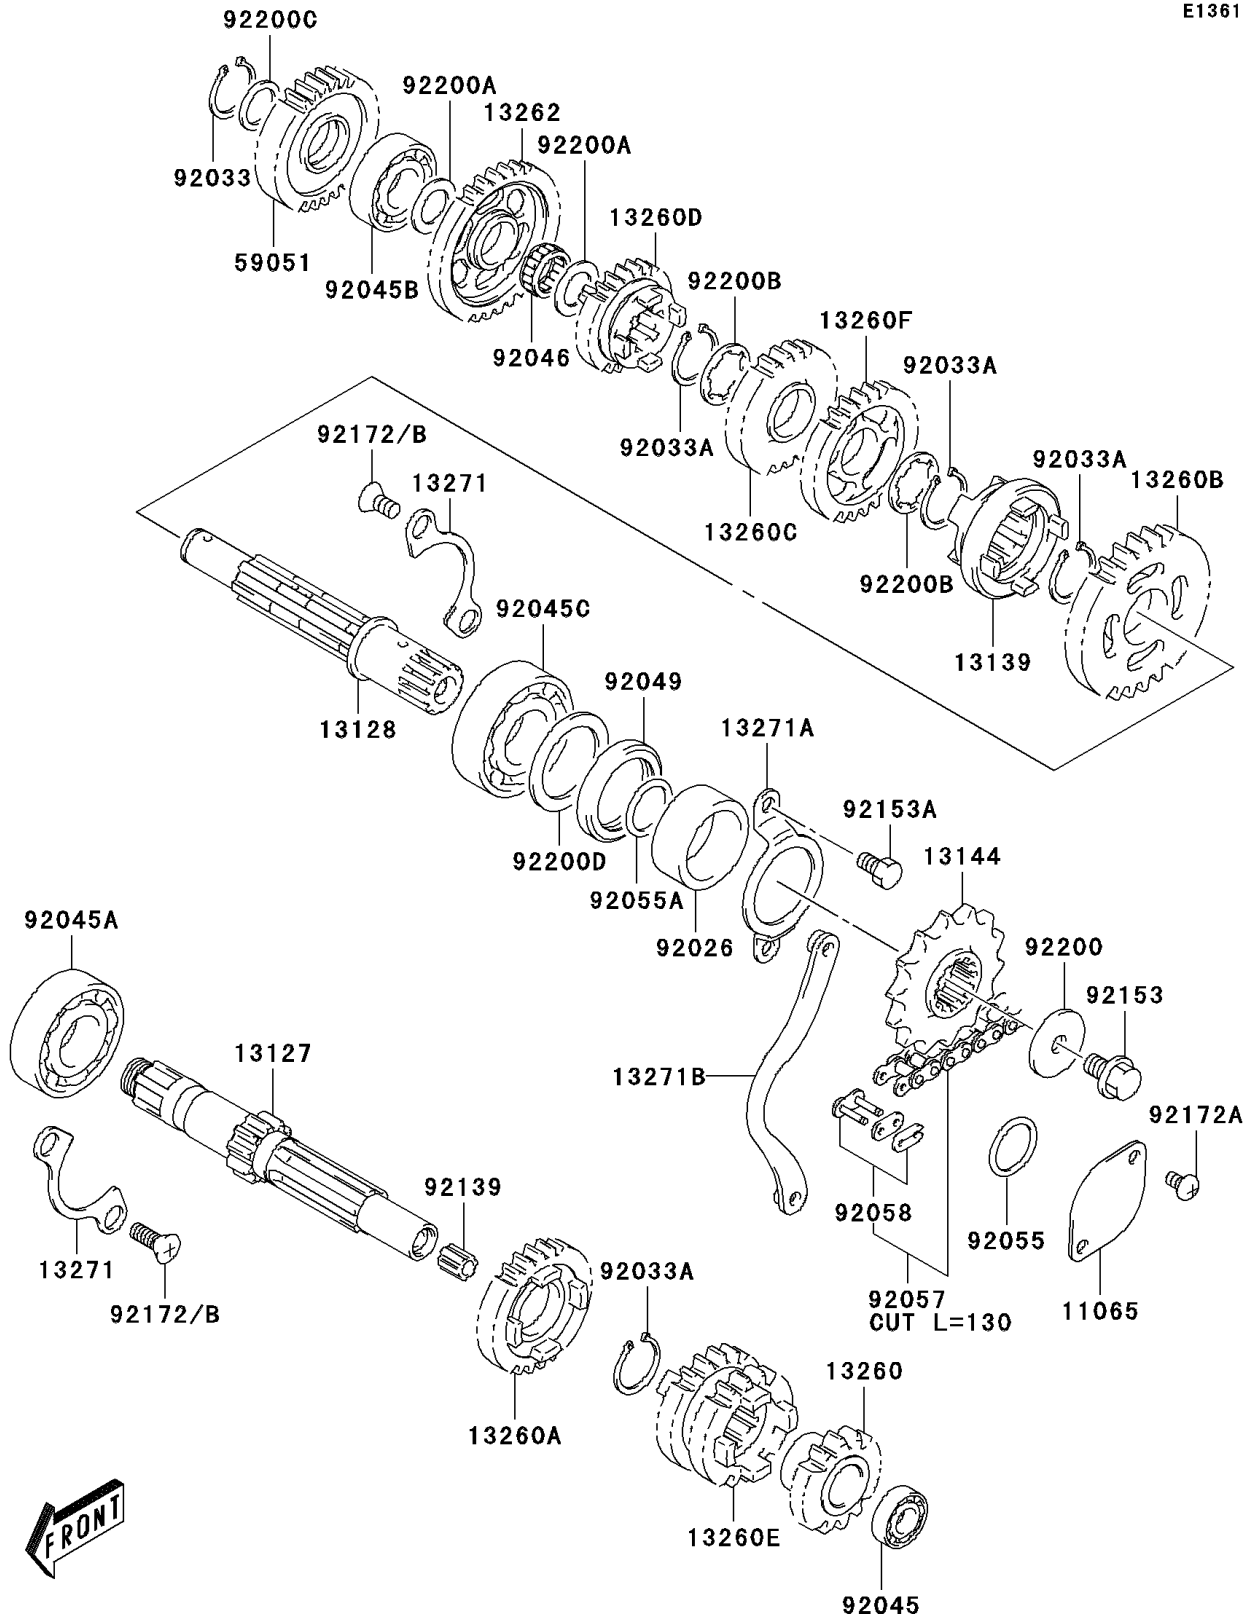

2003 KLX125L

PARTS DIAGRAM

Transmission

E1361

2003 KLX125L

PARTS LIST

Transmission

Kawasaki

Let the Good Times Roll®

ITEM NAME

PART NUMBER

QUANTITY
