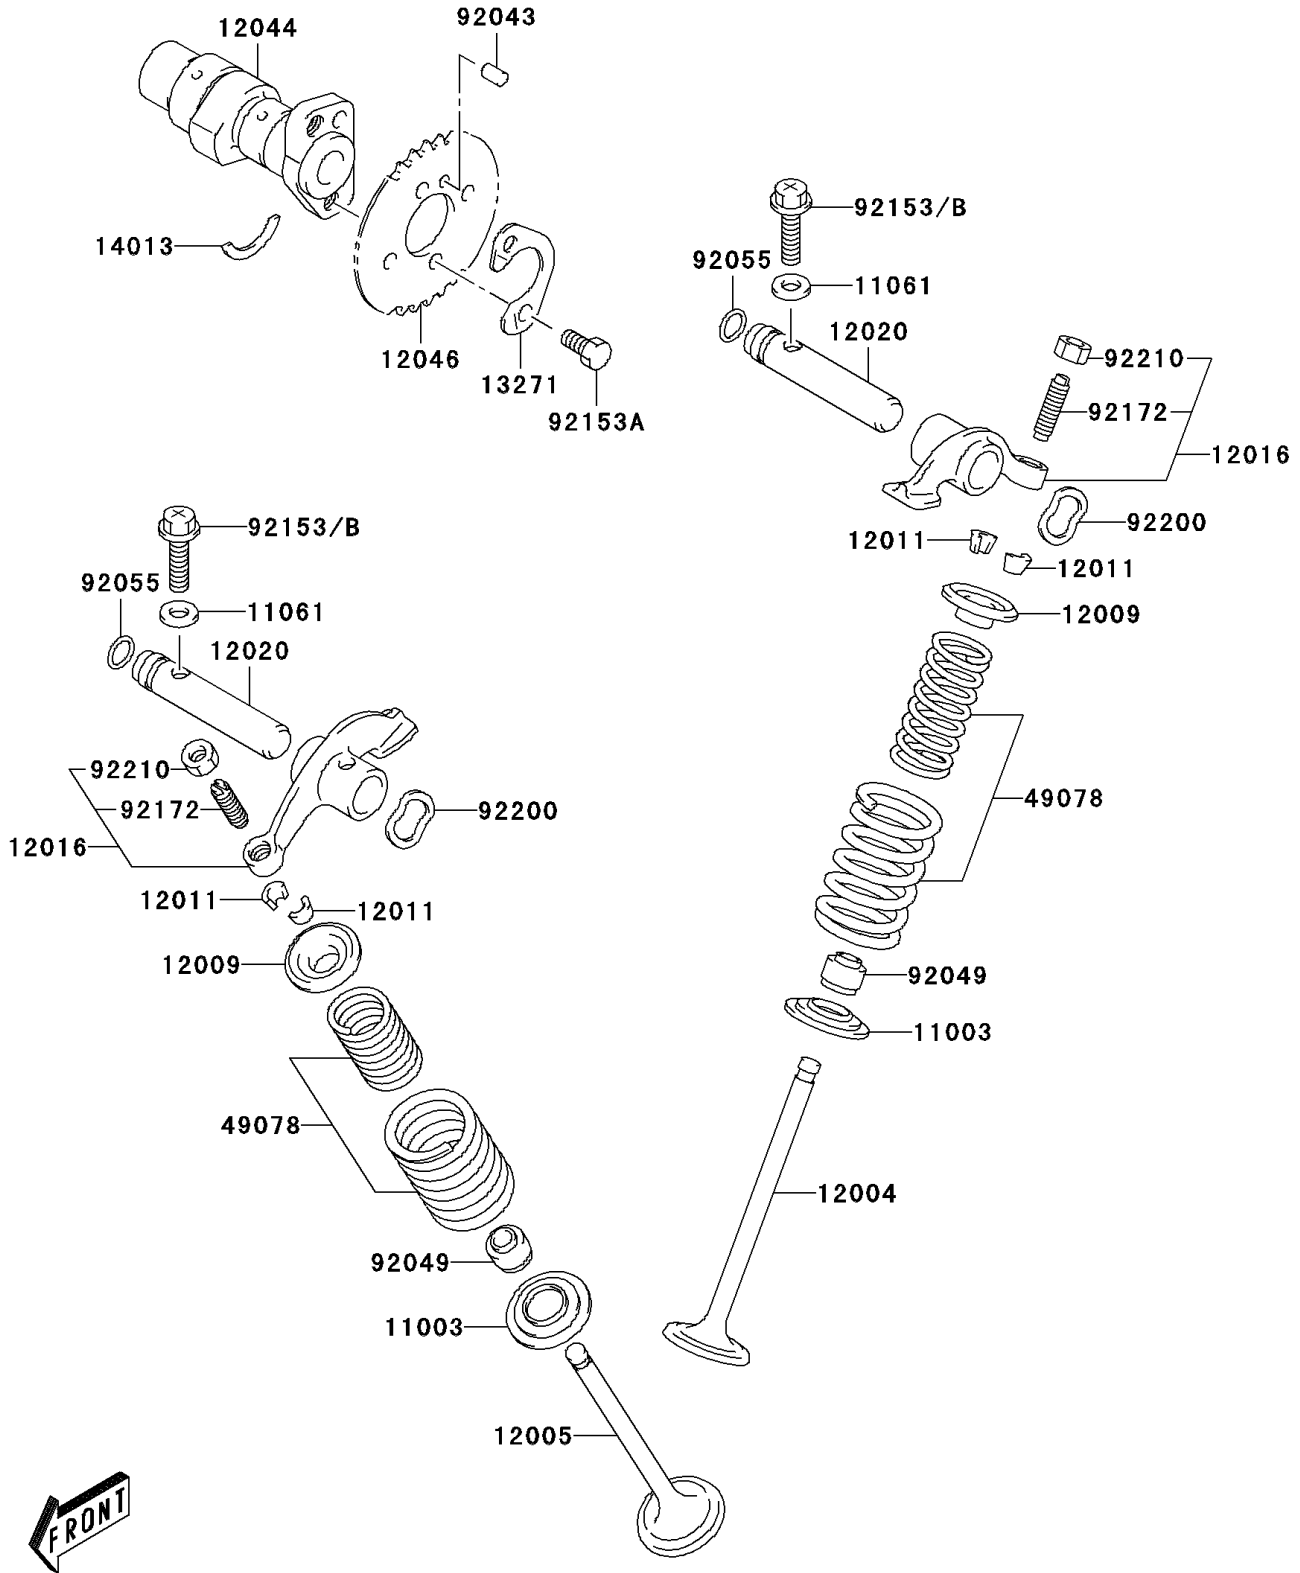

2003 KLX125L

PARTS DIAGRAM

Valve(s)/Camshaft(s)

E1211

2003 KLX125L

PARTS LIST

Valve(s)/Camshaft(s)

ITEM NAME

PART NUMBER

QUANTITY
