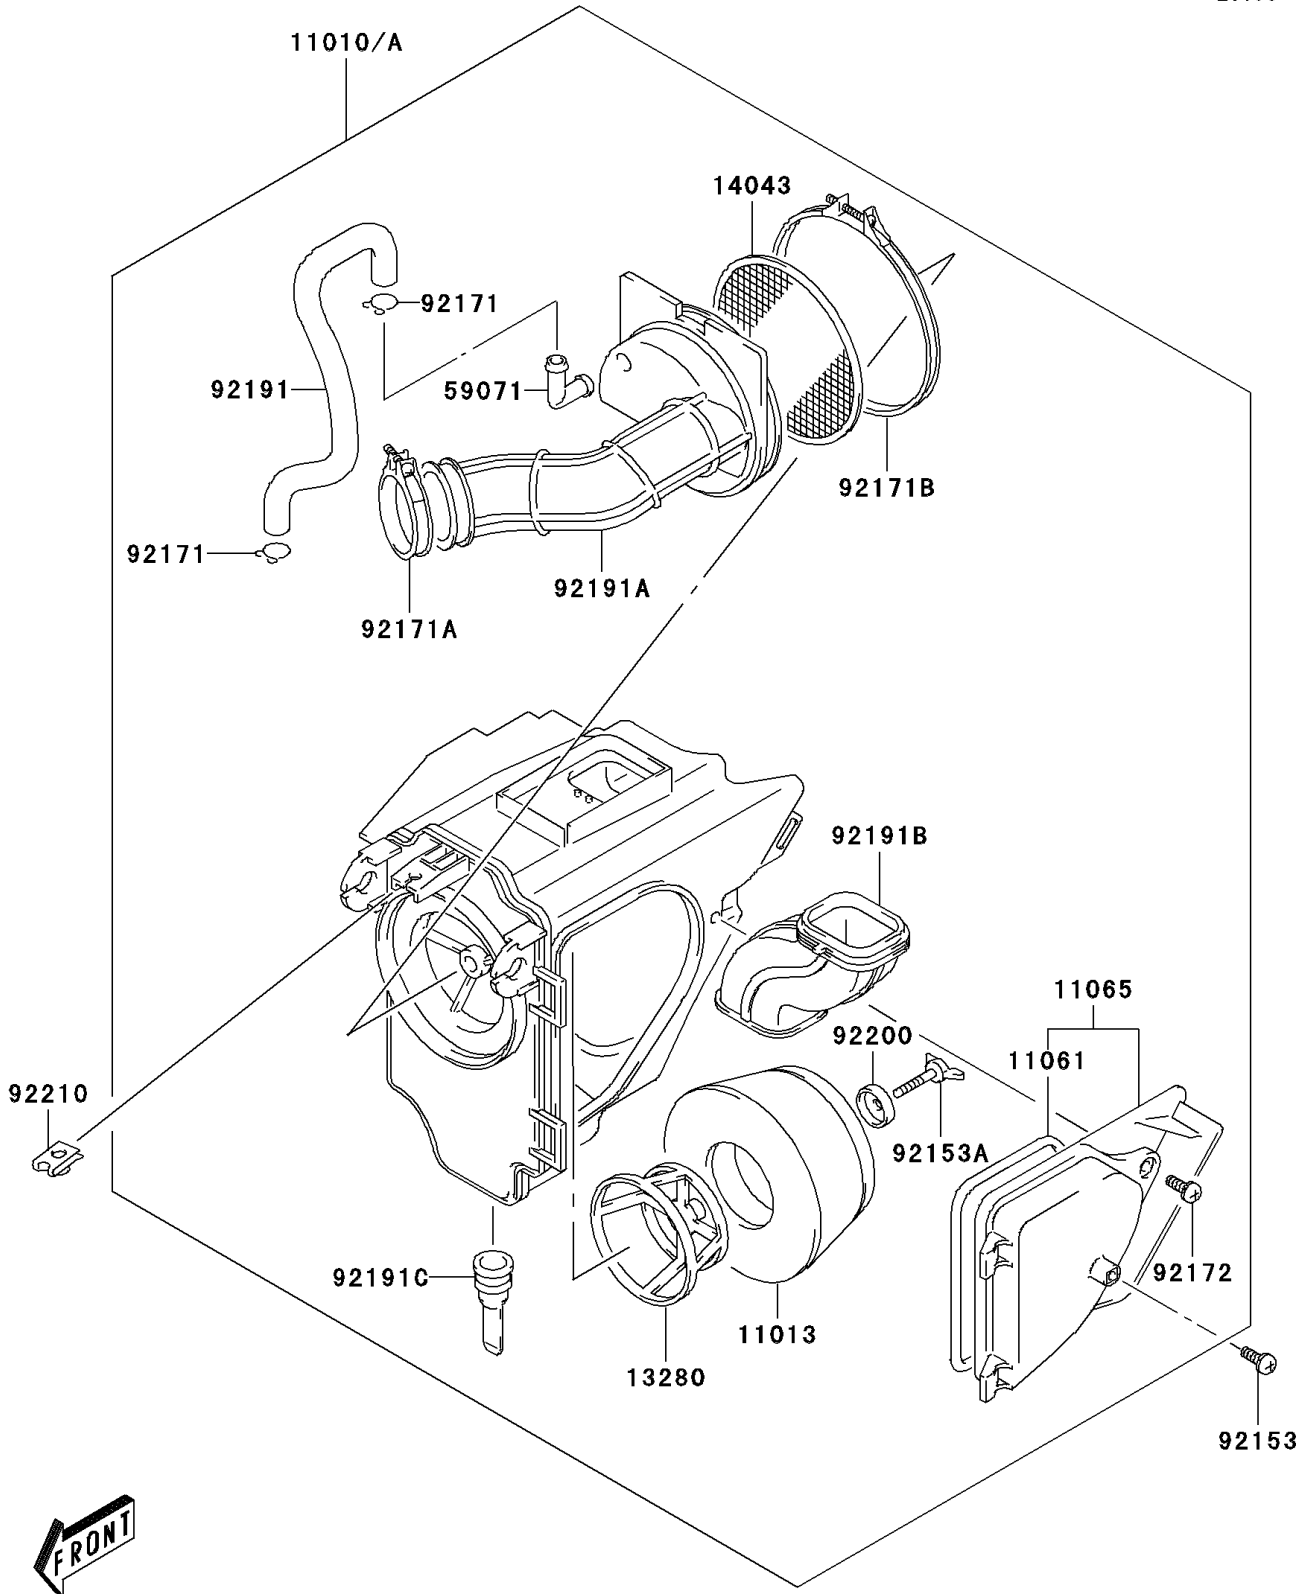

2003 KLX125L

PARTS DIAGRAM

Air Cleaner

E1130

2003 KLX125L

PARTS LIST

Air Cleaner

Kawasaki

Let the Good Times Roll®

ITEM NAME

PART NUMBER

QUANTITY
