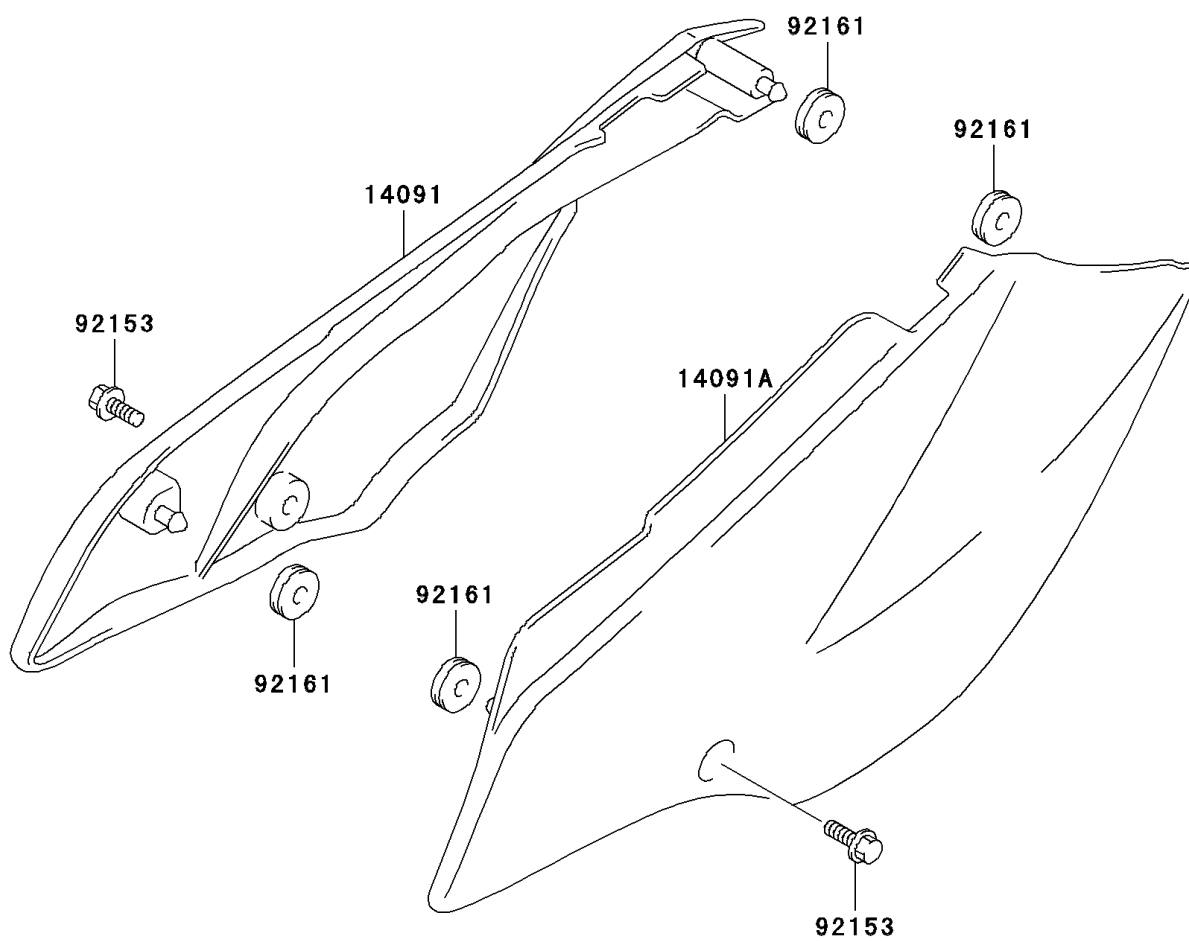

2004 KLX125

PARTS DIAGRAM

Side Covers

Kawasaki

Let the Good Times Roll®

F2611

2004 KLX125

PARTS LIST

Side Covers

ITEM NAME	PART NUMBER	QUANTITY
COVER,FRAME,RH,S.WHITE (Ref # 14091)	14091-S060-533	1
COVER,FRAME,LH,S.WHITE (Ref # 14091A)	14091-S061-533	1
BOLT (Ref # 92153)	92153-S161	2
DAMPER,FRAME COVER (Ref # 92161)	92161-S059	4