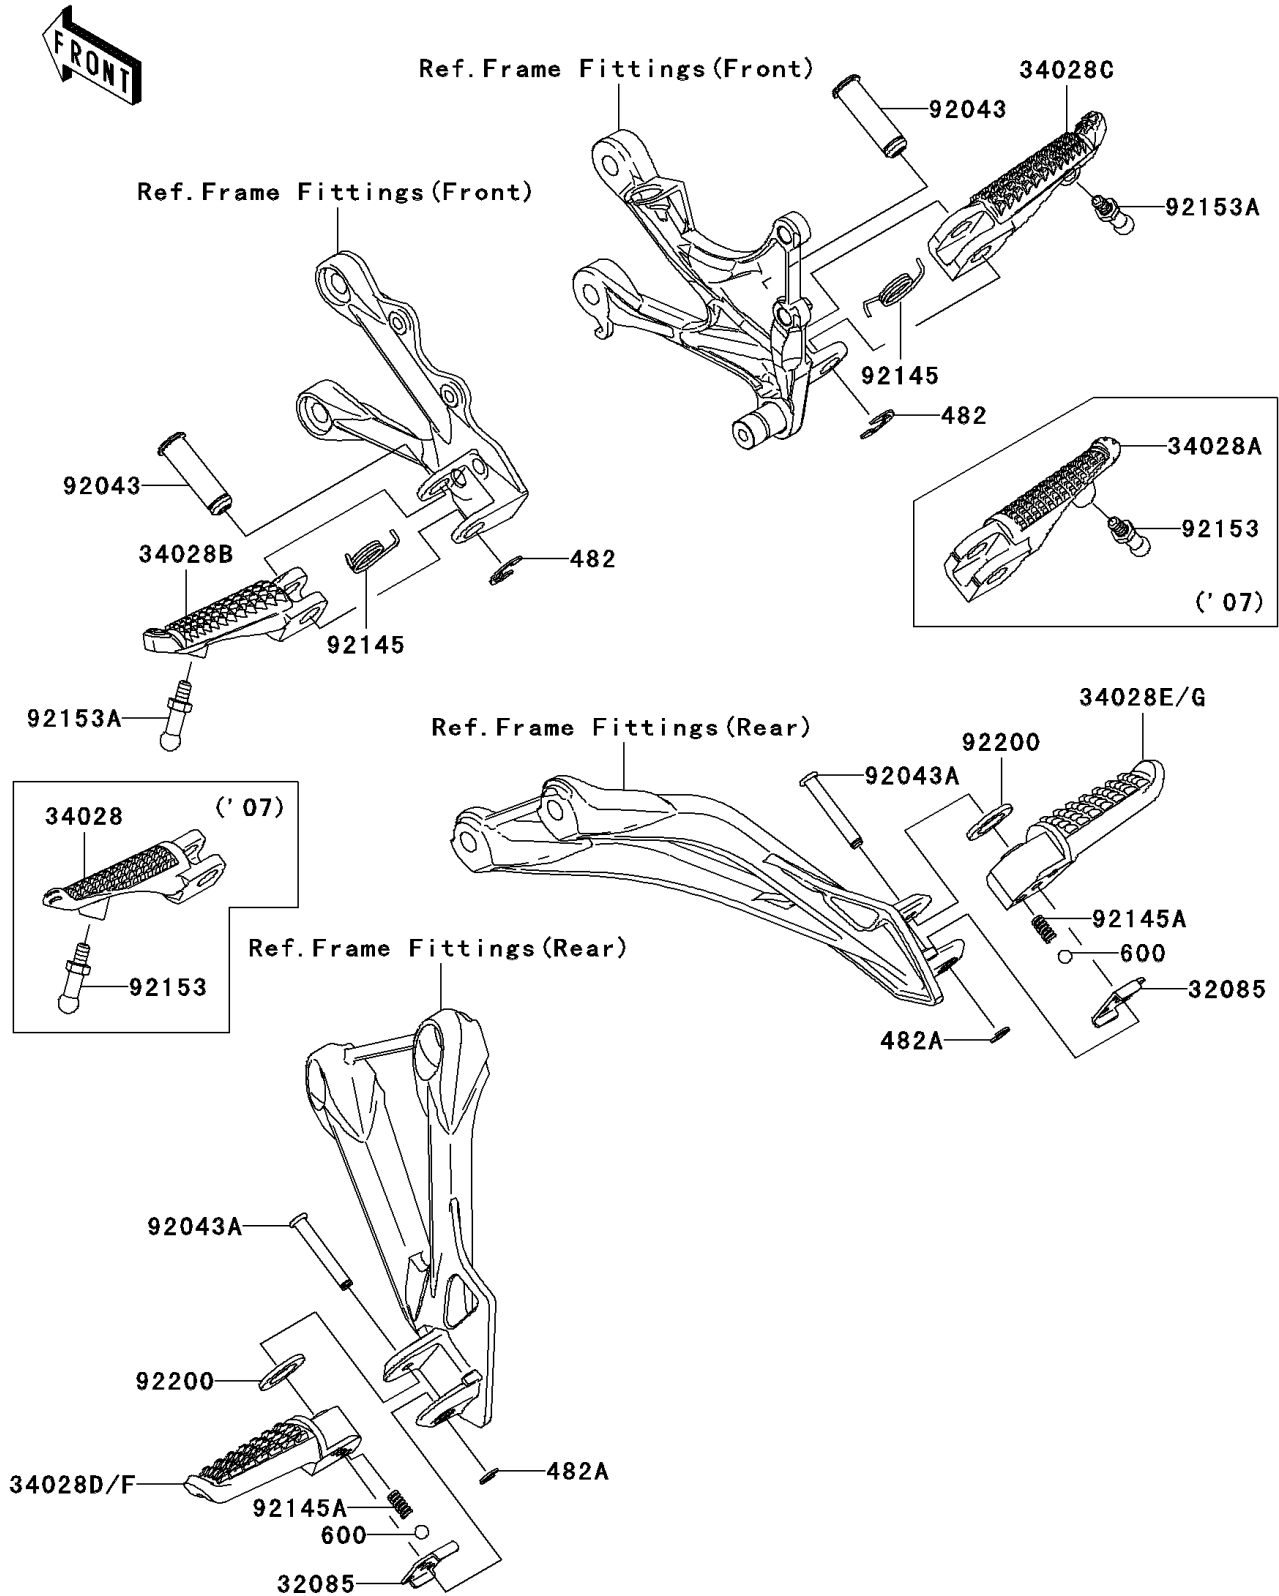

2008 Ninja[®] ZX[™]-6R

PARTS DIAGRAM

Footrests

F2160

2008 Ninja® ZX™-6R

PARTS LIST

Footrests

ITEM NAME

PART NUMBER

QUANTITY
