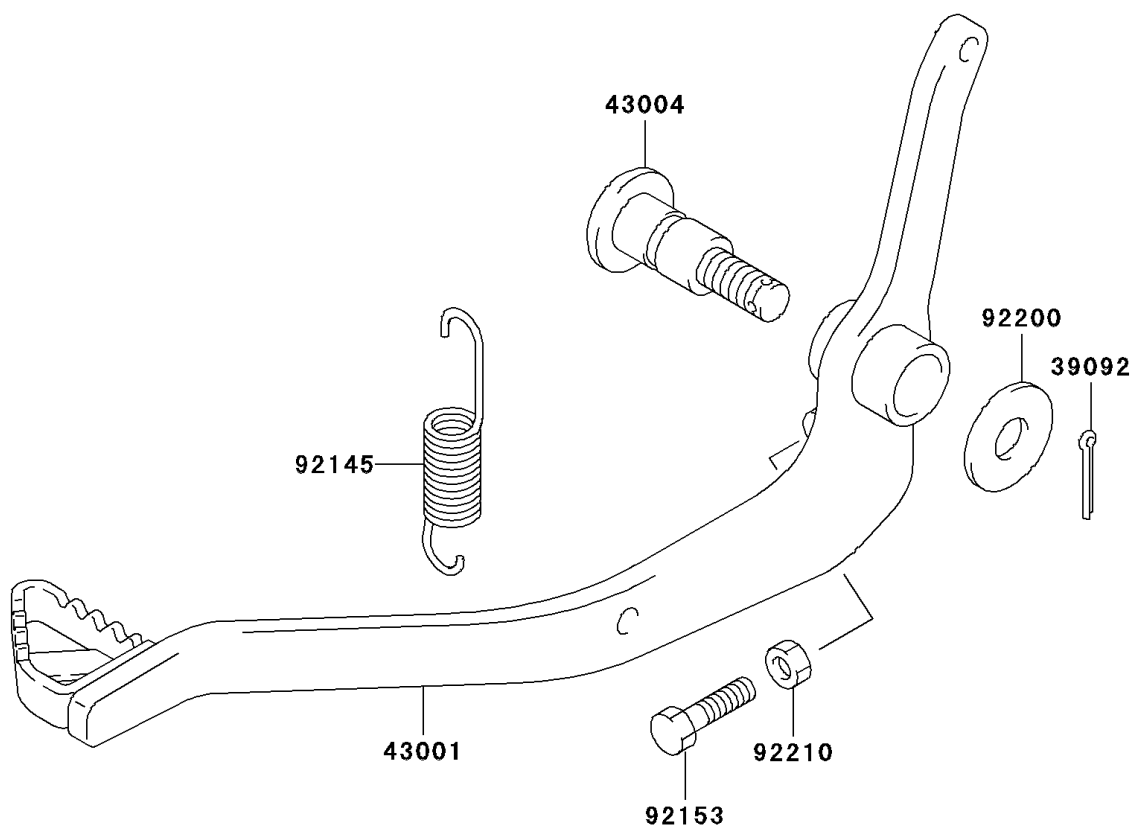

2004 KLX125

PARTS DIAGRAM

Brake Pedal

Kawasaki

Let the Good Times Roll®

F2260

2004 KLX125

PARTS LIST

Brake Pedal

ITEM NAME

PART NUMBER

QUANTITY
