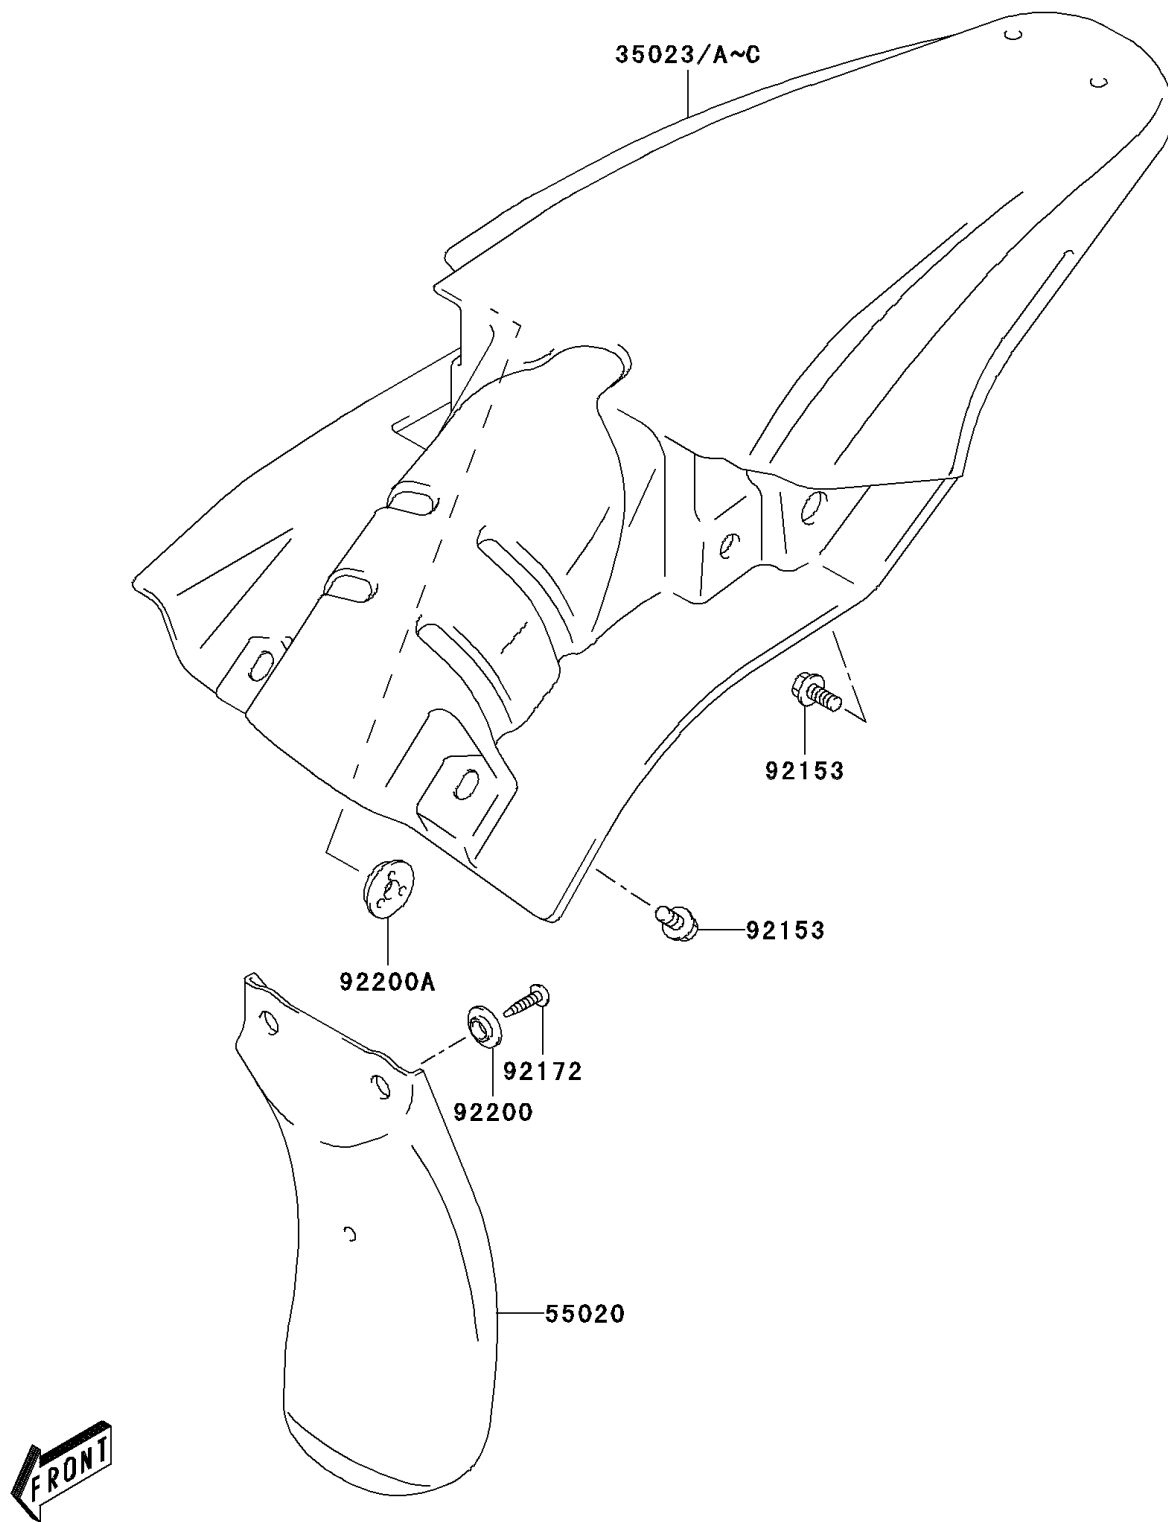

2004 KLX125

PARTS DIAGRAM

Rear Fender(s)

F2172

2004 KLX125

PARTS LIST

Rear Fender(s)

ITEM NAME	PART NUMBER	QUANTITY
GUARD,REAR FENDER,FR (Ref # 55020)	55020-S005	1
BOLT (Ref # 92153)	92153-S161	3
SCREW (Ref # 92172)	92172-S031	2
WASHER (Ref # 92200)	92200-S074	2
WASHER (Ref # 92200A)	92200-S075	1
FENDER-REAR,L.GREEN (Ref # 35023)	35023-S003-535	1
FENDER-REAR,L.GREEN (Ref # 35023B)	35023-S004-535	1