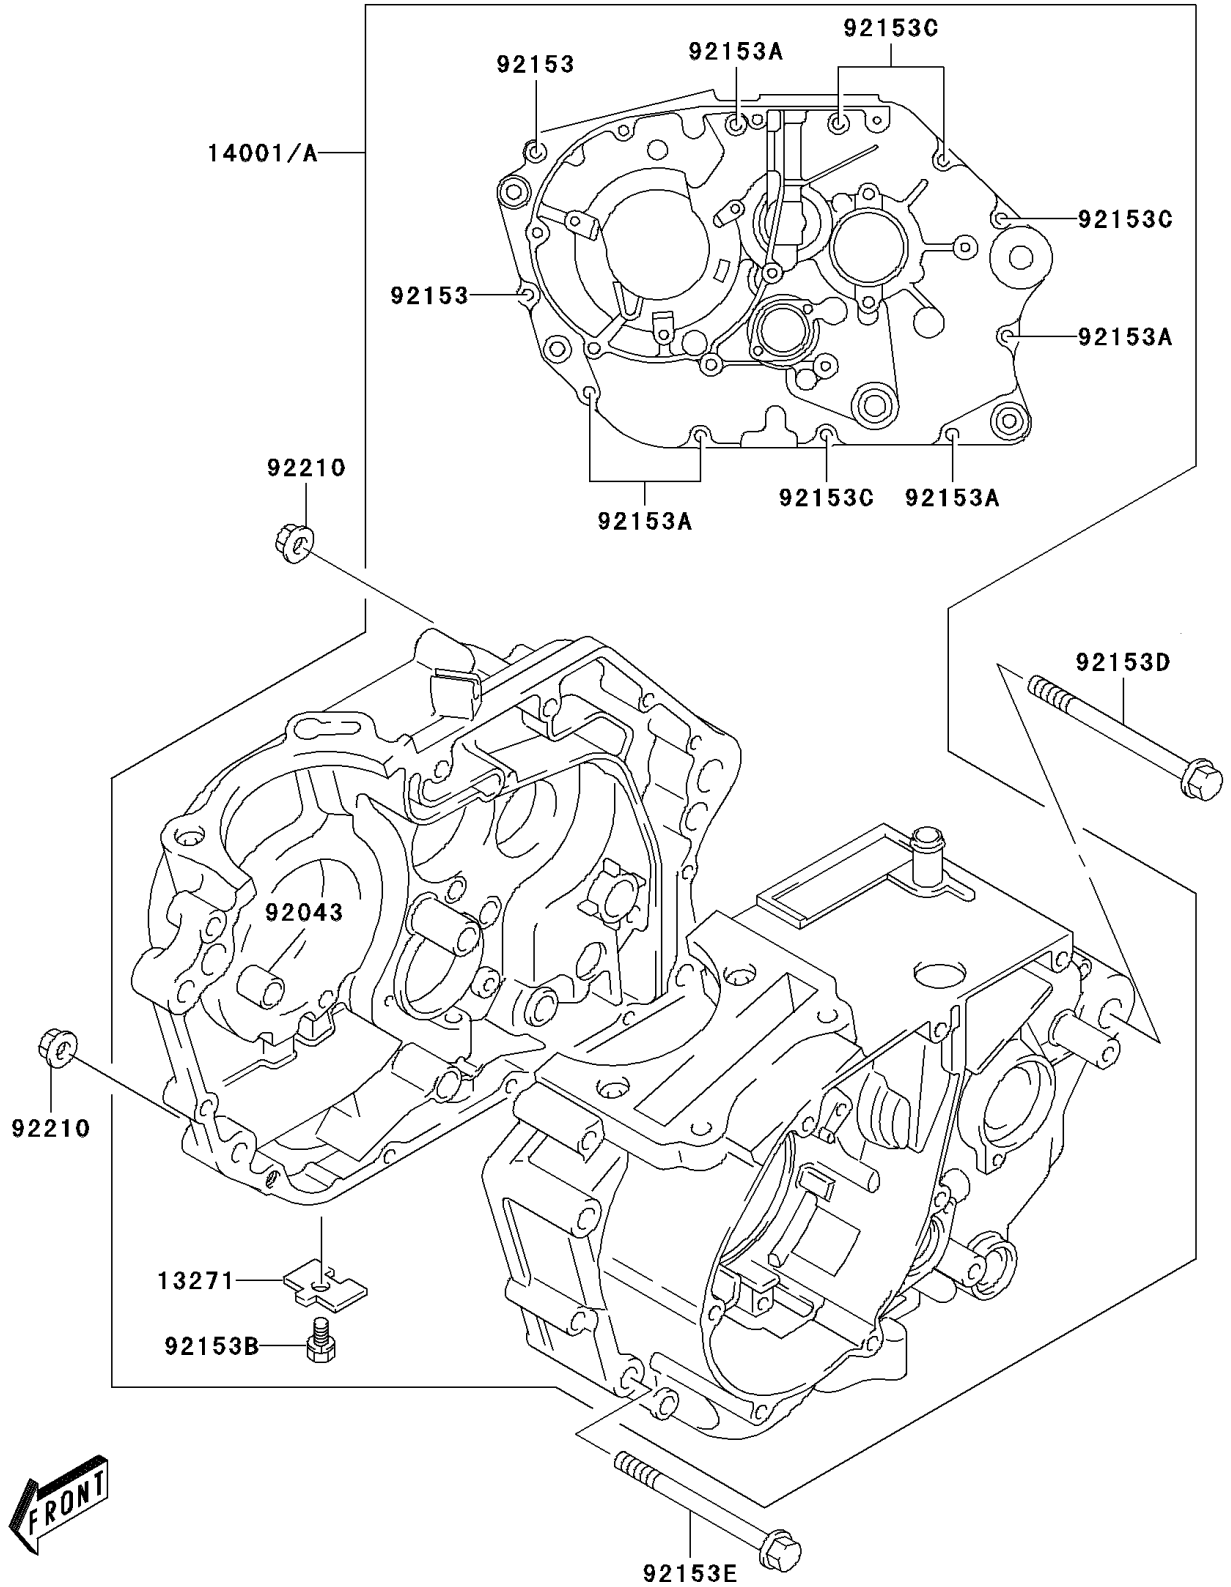

2005 KLX125

PARTS DIAGRAM

Crankcase

E1411

2005 KLX125

PARTS LIST

Crankcase

ITEM NAME

PART NUMBER

QUANTITY
