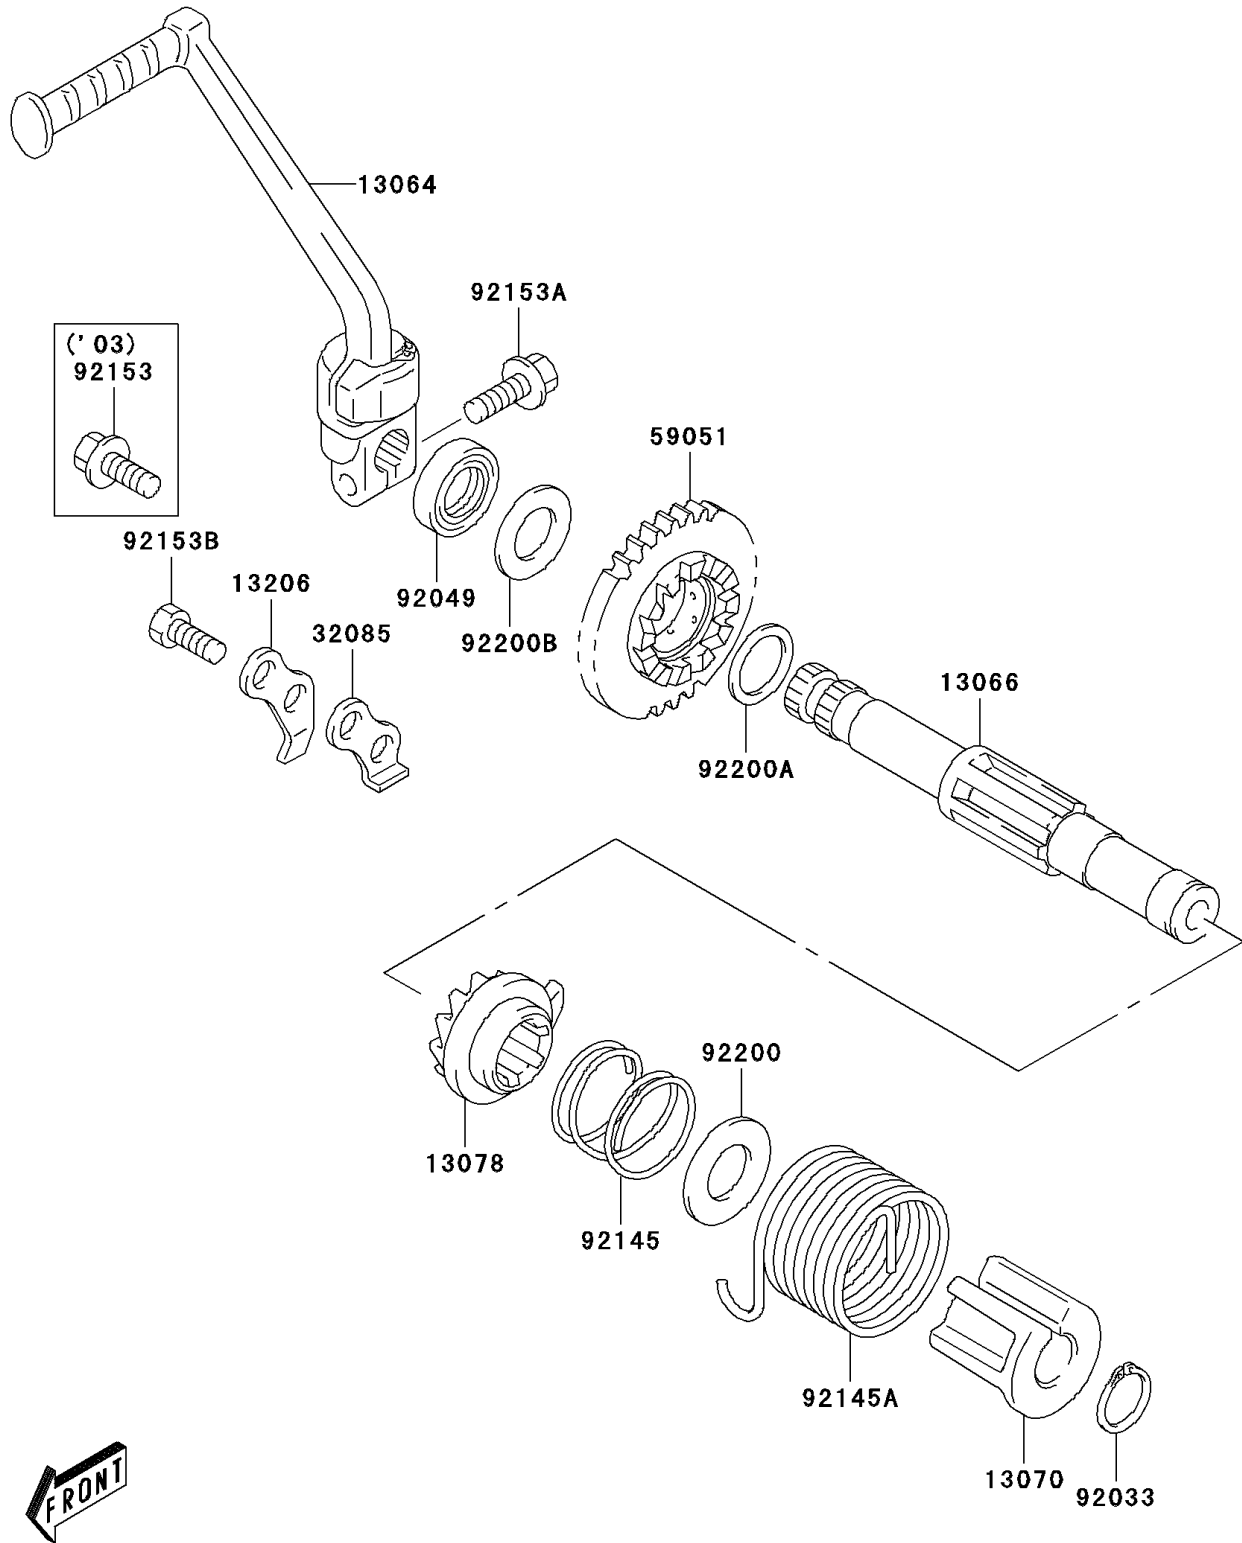

2004 KLX125

PARTS DIAGRAM

Kickstarter Mechanism

E1340

2004 KLX125

PARTS LIST

Kickstarter Mechanism

ITEM NAME

PART NUMBER

QUANTITY
