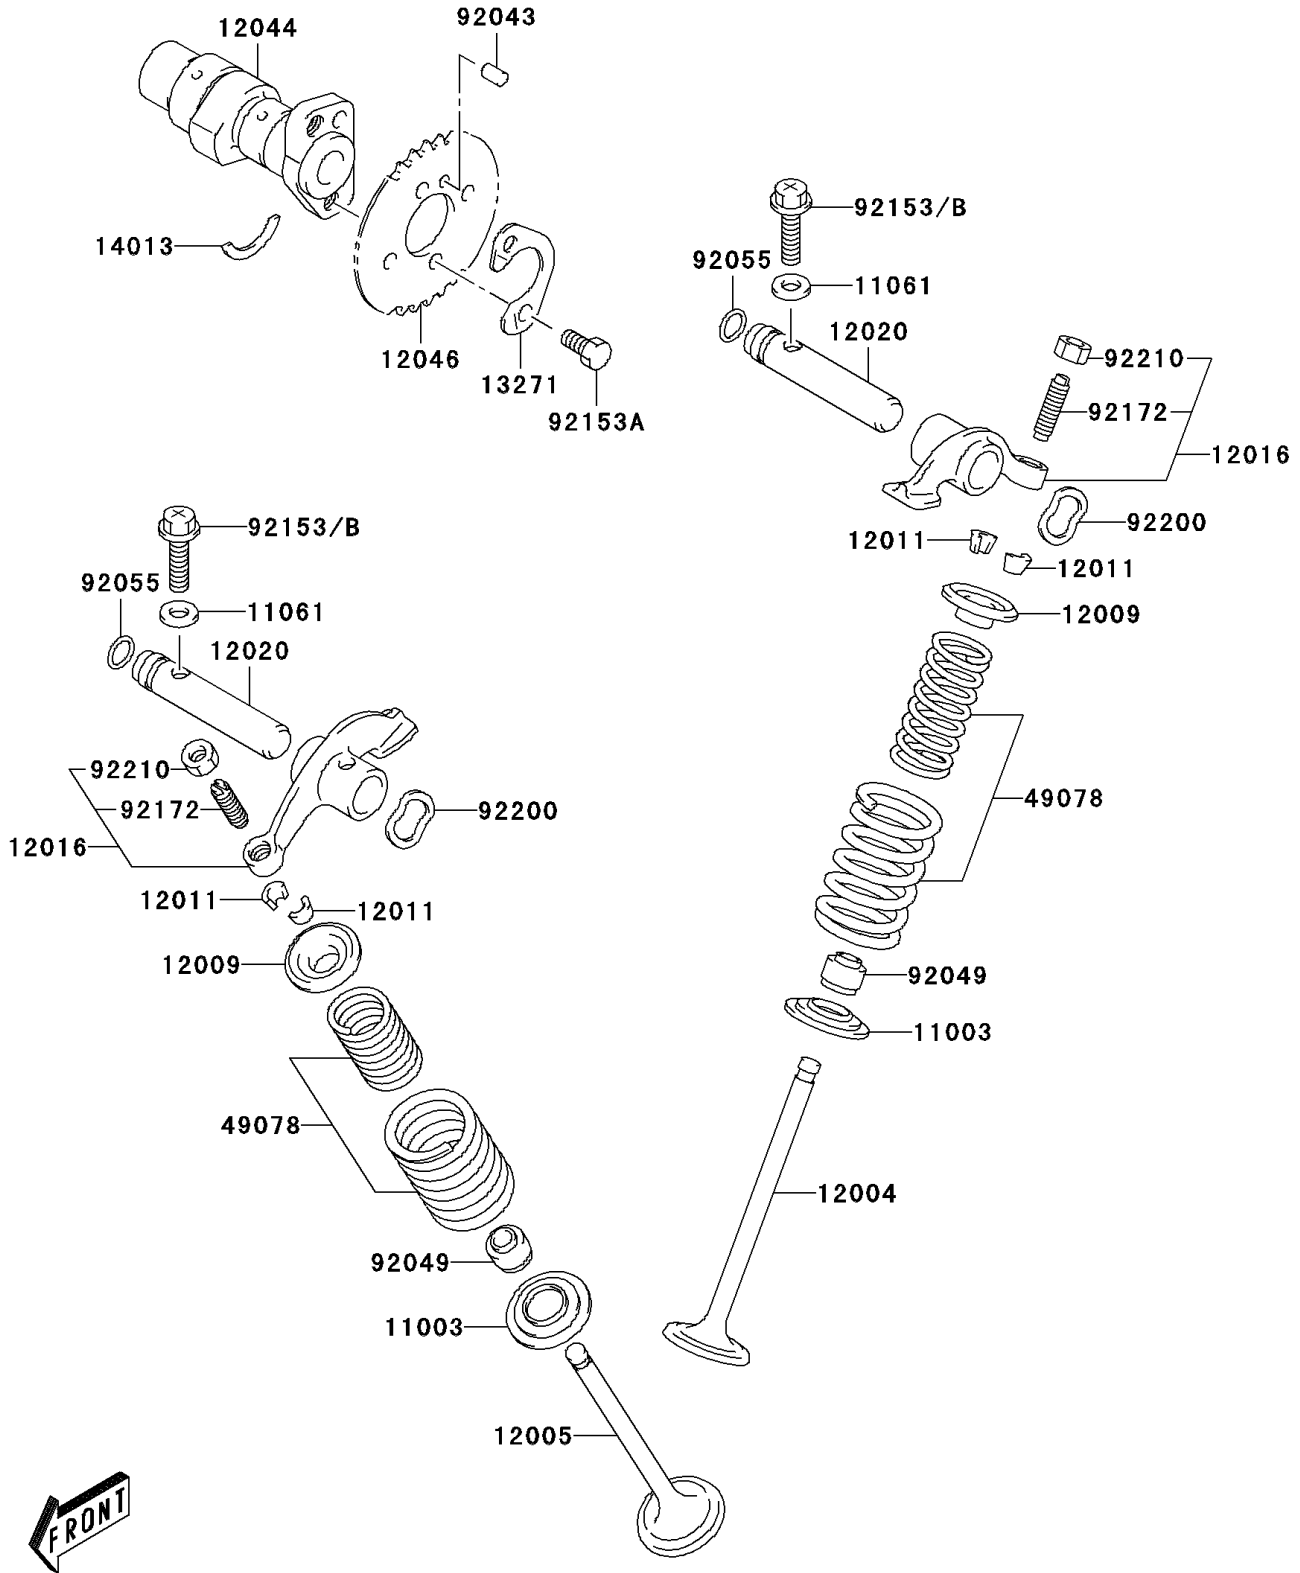

2005 KLX125

PARTS DIAGRAM

Valve(s)/Camshaft(s)

E1211

2005 KLX125

PARTS LIST

Valve(s)/Camshaft(s)

ITEM NAME

PART NUMBER

QUANTITY
