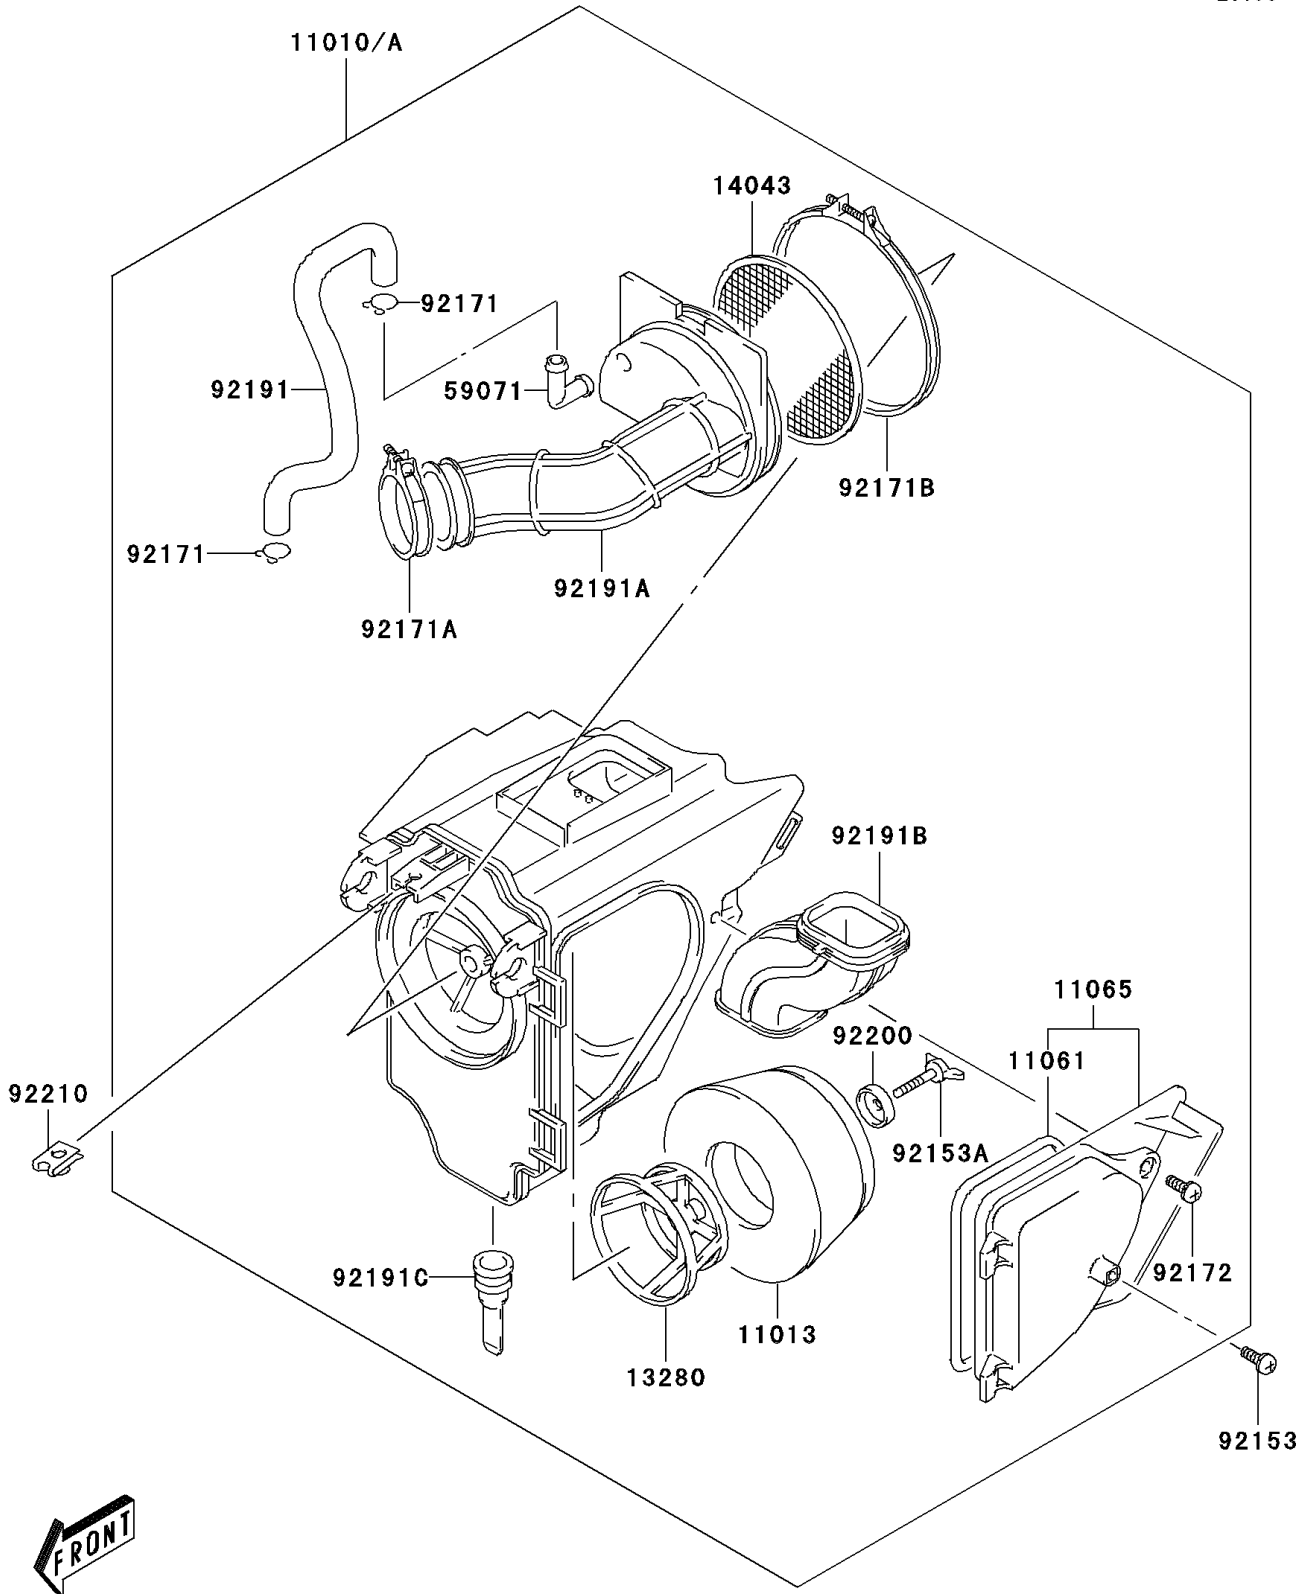

2005 KLX125

PARTS DIAGRAM

Air Cleaner

E1130

2005 KLX125

PARTS LIST

Air Cleaner

Kawasaki

Let the Good Times Roll®

ITEM NAME

PART NUMBER

QUANTITY
