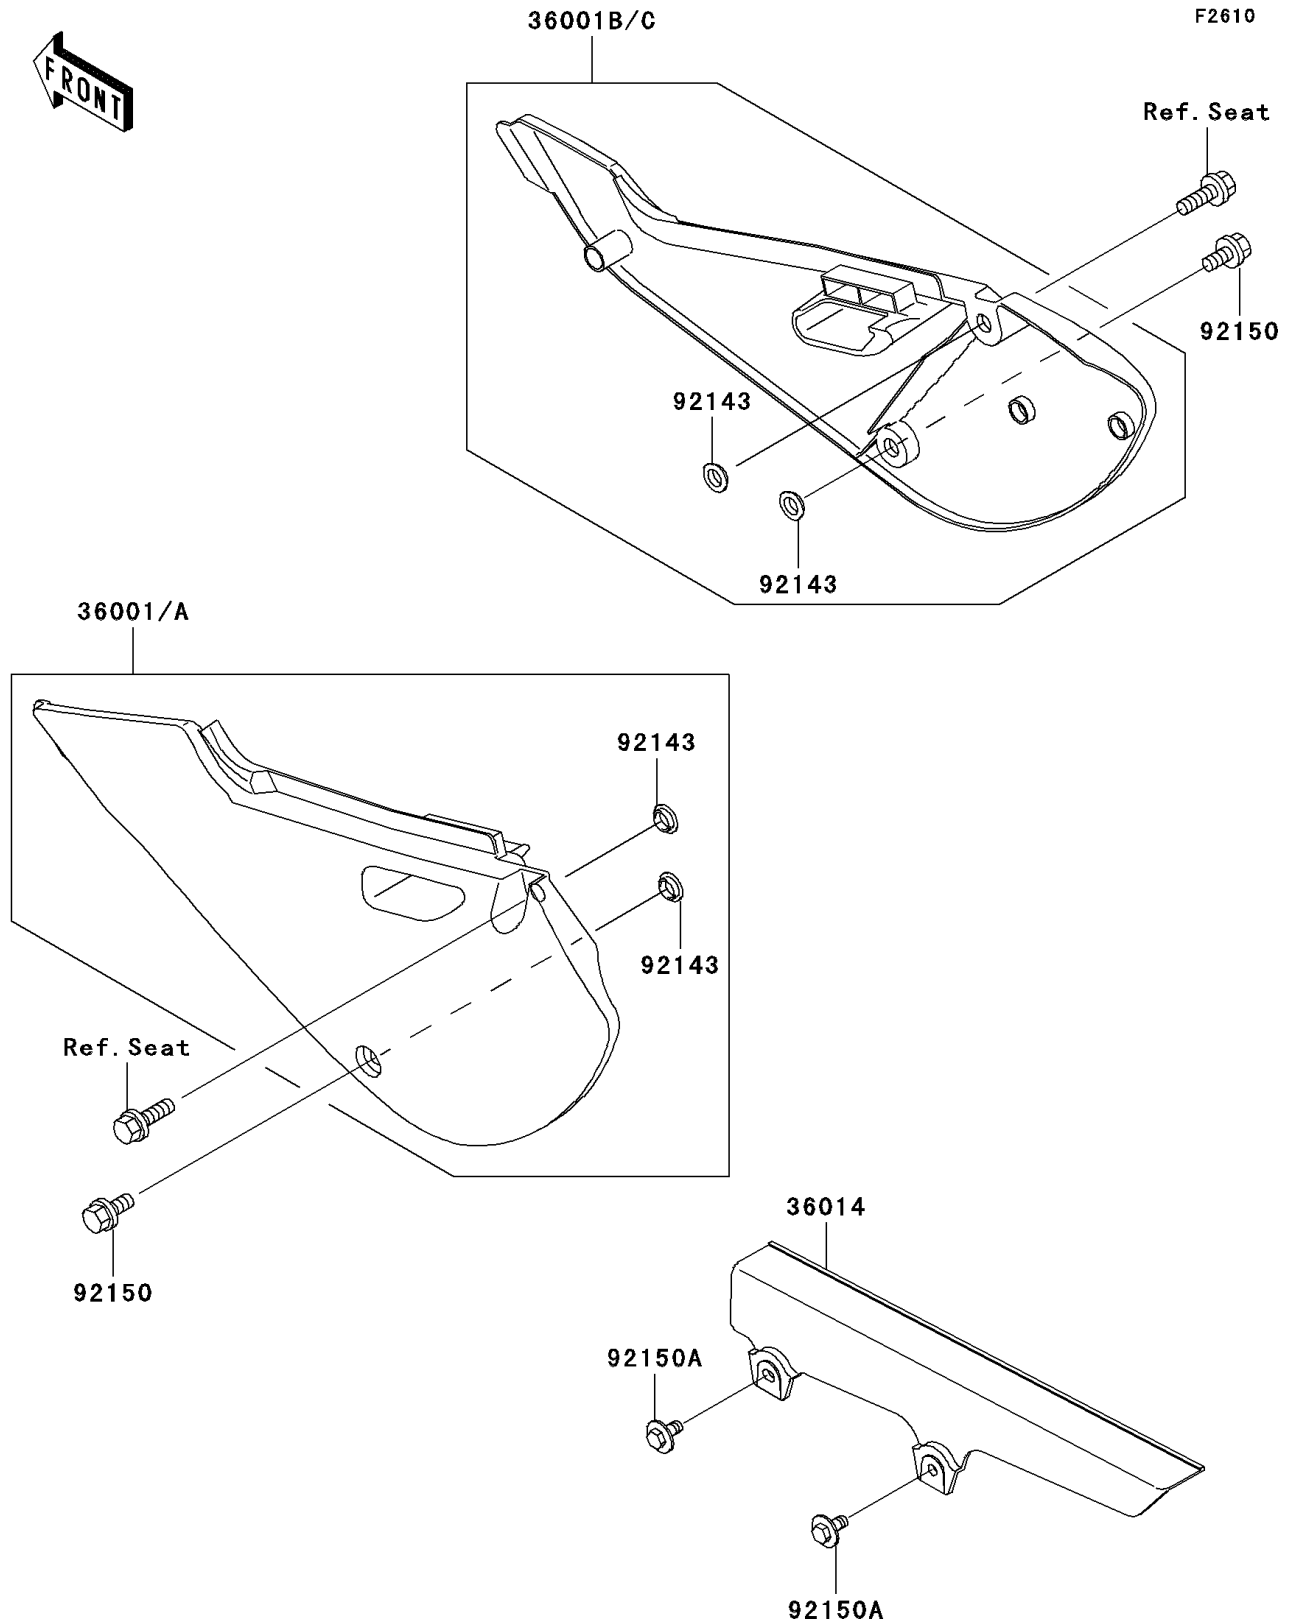

2005 KLX110

PARTS DIAGRAM

Side Covers/Chain Cover

2005 KLX110

PARTS LIST

Side Covers/Chain Cover

ITEM NAME	PART NUMBER	QUANTITY
COVER-SIDE,LH,S.WHITE (Ref # 36001)	36001-1639-266	1
COVER-SIDE,RH,S.WHITE (Ref # 36001B)	36001-1667-266	1
CASE-CHAIN (Ref # 36014)	36014-1258	1
COLLAR (Ref # 92143)	92143-1196	4
BOLT,6X14 (Ref # 92150)	92150-1340	2
BOLT,FLANGED,6X14 (Ref # 92150A)	92150-1689	2