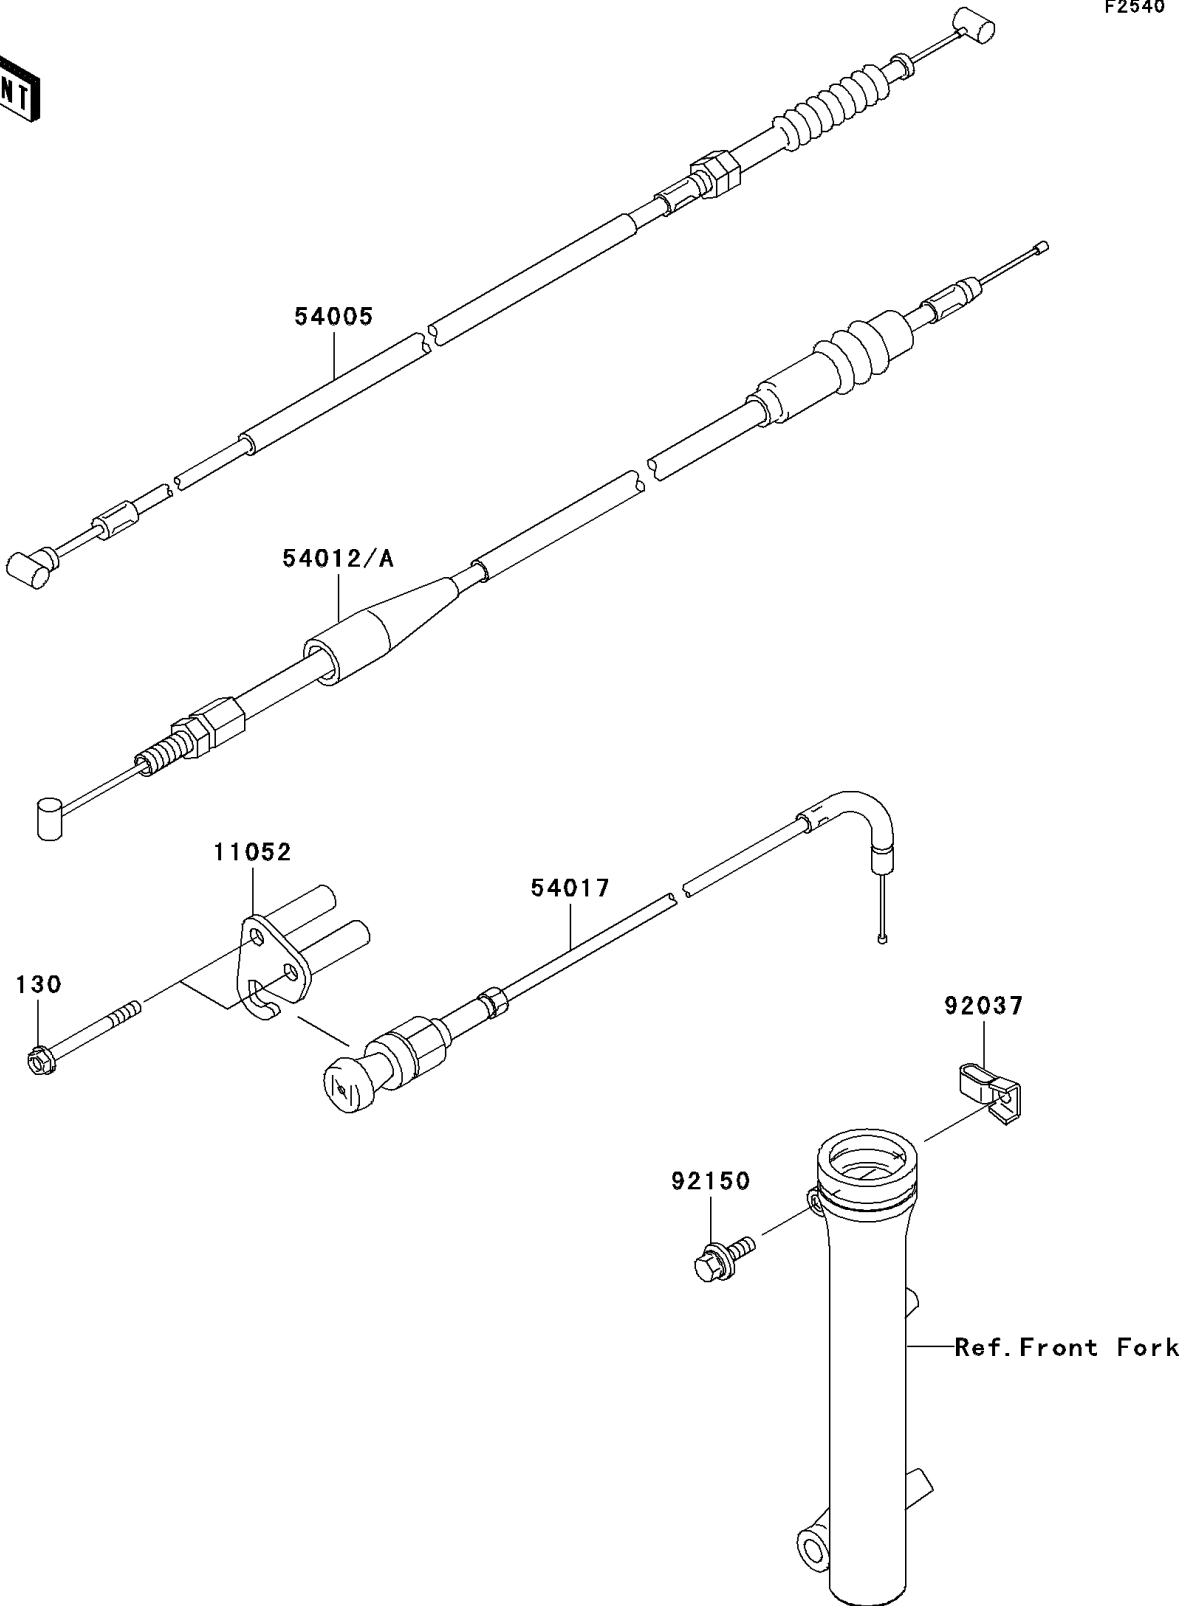

2005 KLX110

PARTS DIAGRAM

Cables

F2540

2005 KLX110

PARTS LIST

Cables

ITEM NAME	PART NUMBER	QUANTITY
BOLT-FLANGED (Ref # 130)	130B0550	2
BRACKET,STARTER (Ref # 11052)	11052-1625	1
CABLE-BRAKE (Ref # 54005)	54005-1214	1
CABLE-THROTTLE (Ref # 54012)	54012-0100	1
CABLE-STARTER (Ref # 54017)	54017-1218	1
CLAMP,BRAKE CABLE (Ref # 92037)	92037-1353	1
BOLT,FLANGED,6X16 (Ref # 92150)	92150-1506	1