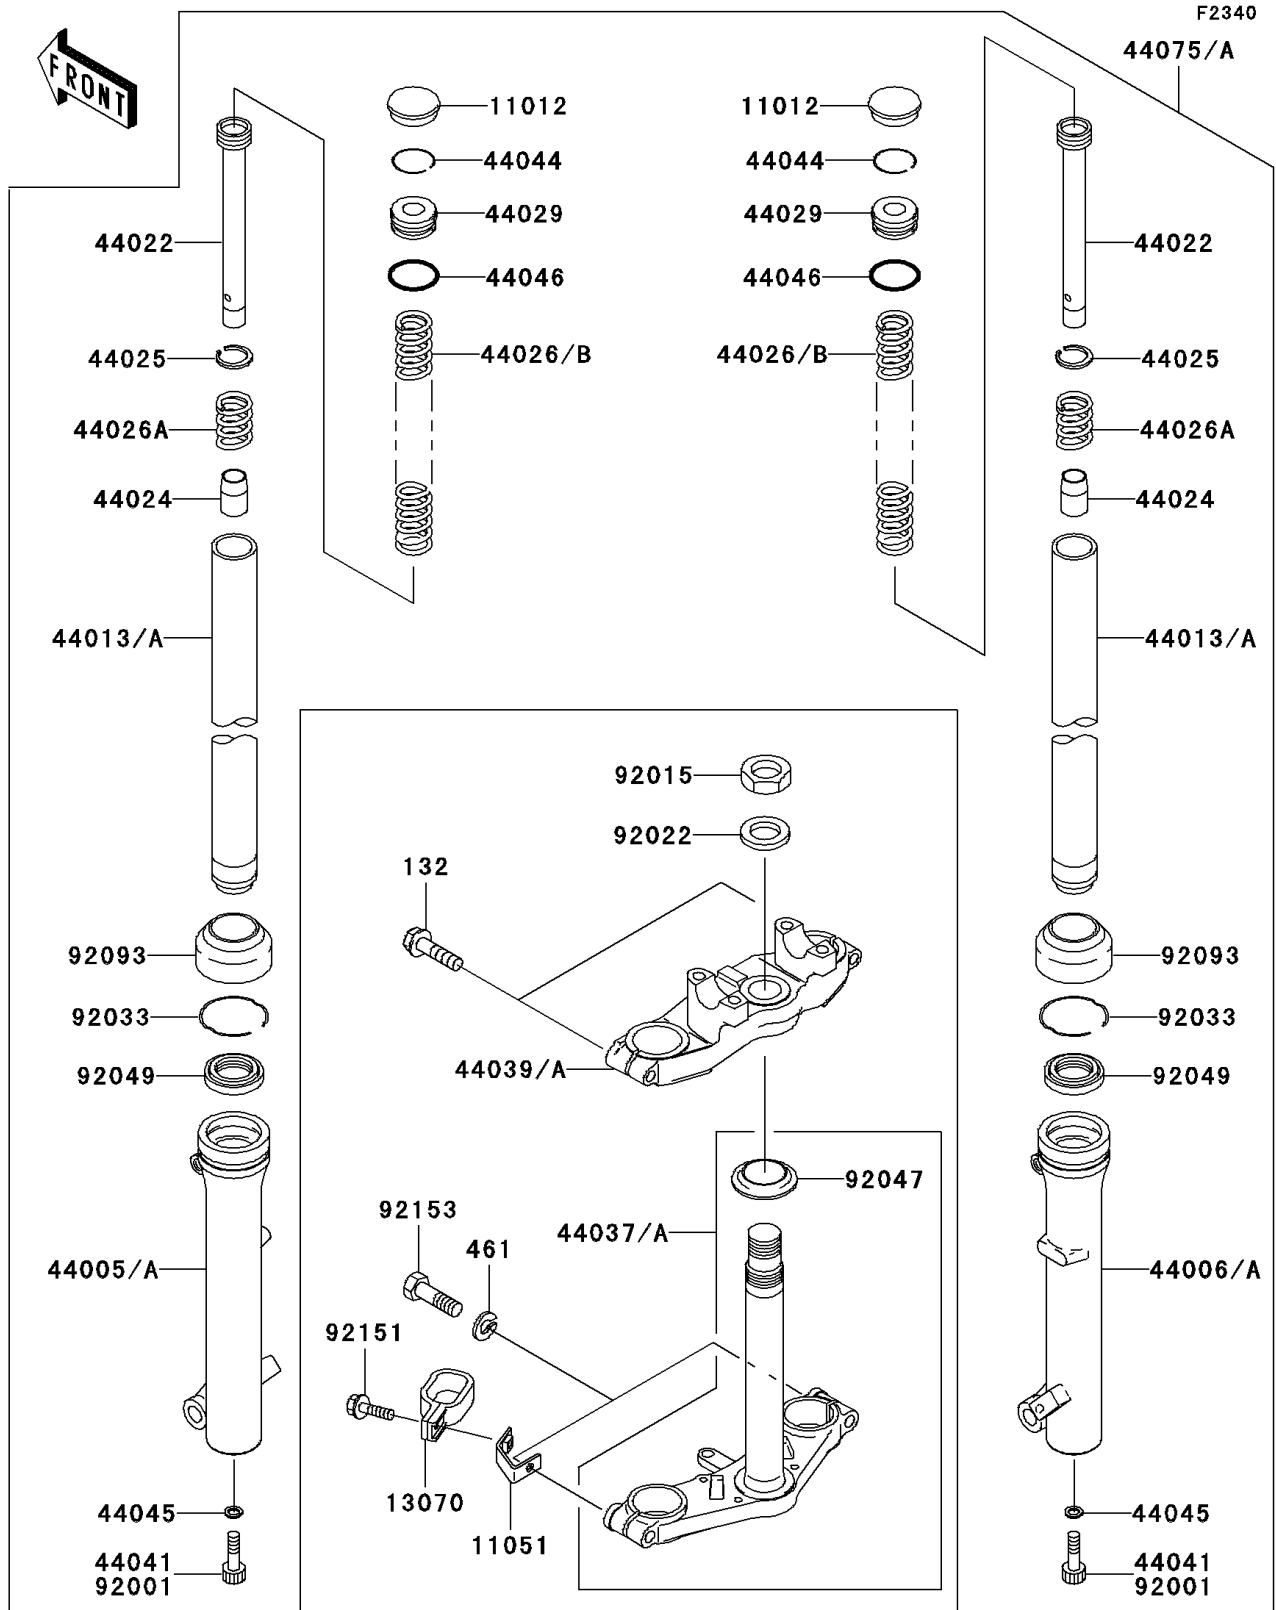

2005 KLX110

PARTS DIAGRAM

Front Fork

2005 KLX110

PARTS LIST

Front Fork

ITEM NAME	PART NUMBER	QUANTITY
BOLT-FLANGED-SMALL (Ref # 132)	132G0835	2
WASHER-SPRING,10MM (Ref # 461)	461F1000	2
CAP,RUBBER,FORK TOP (Ref # 11012)	11012-1067	2
BRACKET,BRAKE HOSE GUIDE (Ref # 11051)	11051-1892	1
GUIDE,BRAKE HOSE (Ref # 13070)	13070-1349	1
PIPE-LEFT FORK OUTER (Ref # 44005)	44005-0018	1
PIPE-RIGHT FORK OUTER (Ref # 44006)	44006-0018	1
PIPE-FORK INNER (Ref # 44013)	44013-0018	2
CYLINDER-FORK (Ref # 44022)	44022-1346	2
CAP-OIL-LOCK (Ref # 44024)	44024-1071	2
RING-FORK PISTON (Ref # 44025)	44025-1061	2
SPRING-FRONT FORK (Ref # 44026)	44026-0034	2
SPRING-FRONT FORK,REBOUND (Ref # 44026A)	44026-060	2
SEAT-FORK SPRING (Ref # 44029)	44029-022	2
HOLDER-FORK UNDER (Ref # 44037)	44037-0016	1
HOLDER-FORK UPPER (Ref # 44039)	44039-0013	1
RING-SNAP (Ref # 44044)	44044-023	2
GASKET,FORK CYLINDER BOLT (Ref # 44045)	44045-051	2
RING-O (Ref # 44046)	44046-025	2
DAMPER-SET-FORK (Ref # 44075)	44075-0028	1
BOLT,FORK CYLINDER (Ref # 92001)	92001-1464	2
NUT,STEERING STEM,22MM (Ref # 92015)	92015-1653	1
WASHER,STEERING STEM (Ref # 92022)	92022-1873	1
RING-SNAP,FORK OUTER TUBE (Ref # 92033)	92033-1028	2
RACE,STEERING STEM BEARING (Ref # 92047)	92047-013	1
SEAL-OIL,FORK OUTER TUBE (Ref # 92049)	92049-1069	2
DUST SHIELD,FORK (Ref # 92093)	92093-1054	2
BOLT,FLANGED,5X16 (Ref # 92151)	92151-1637	1
BOLT,10X35 (Ref # 92153)	92153-1199	2