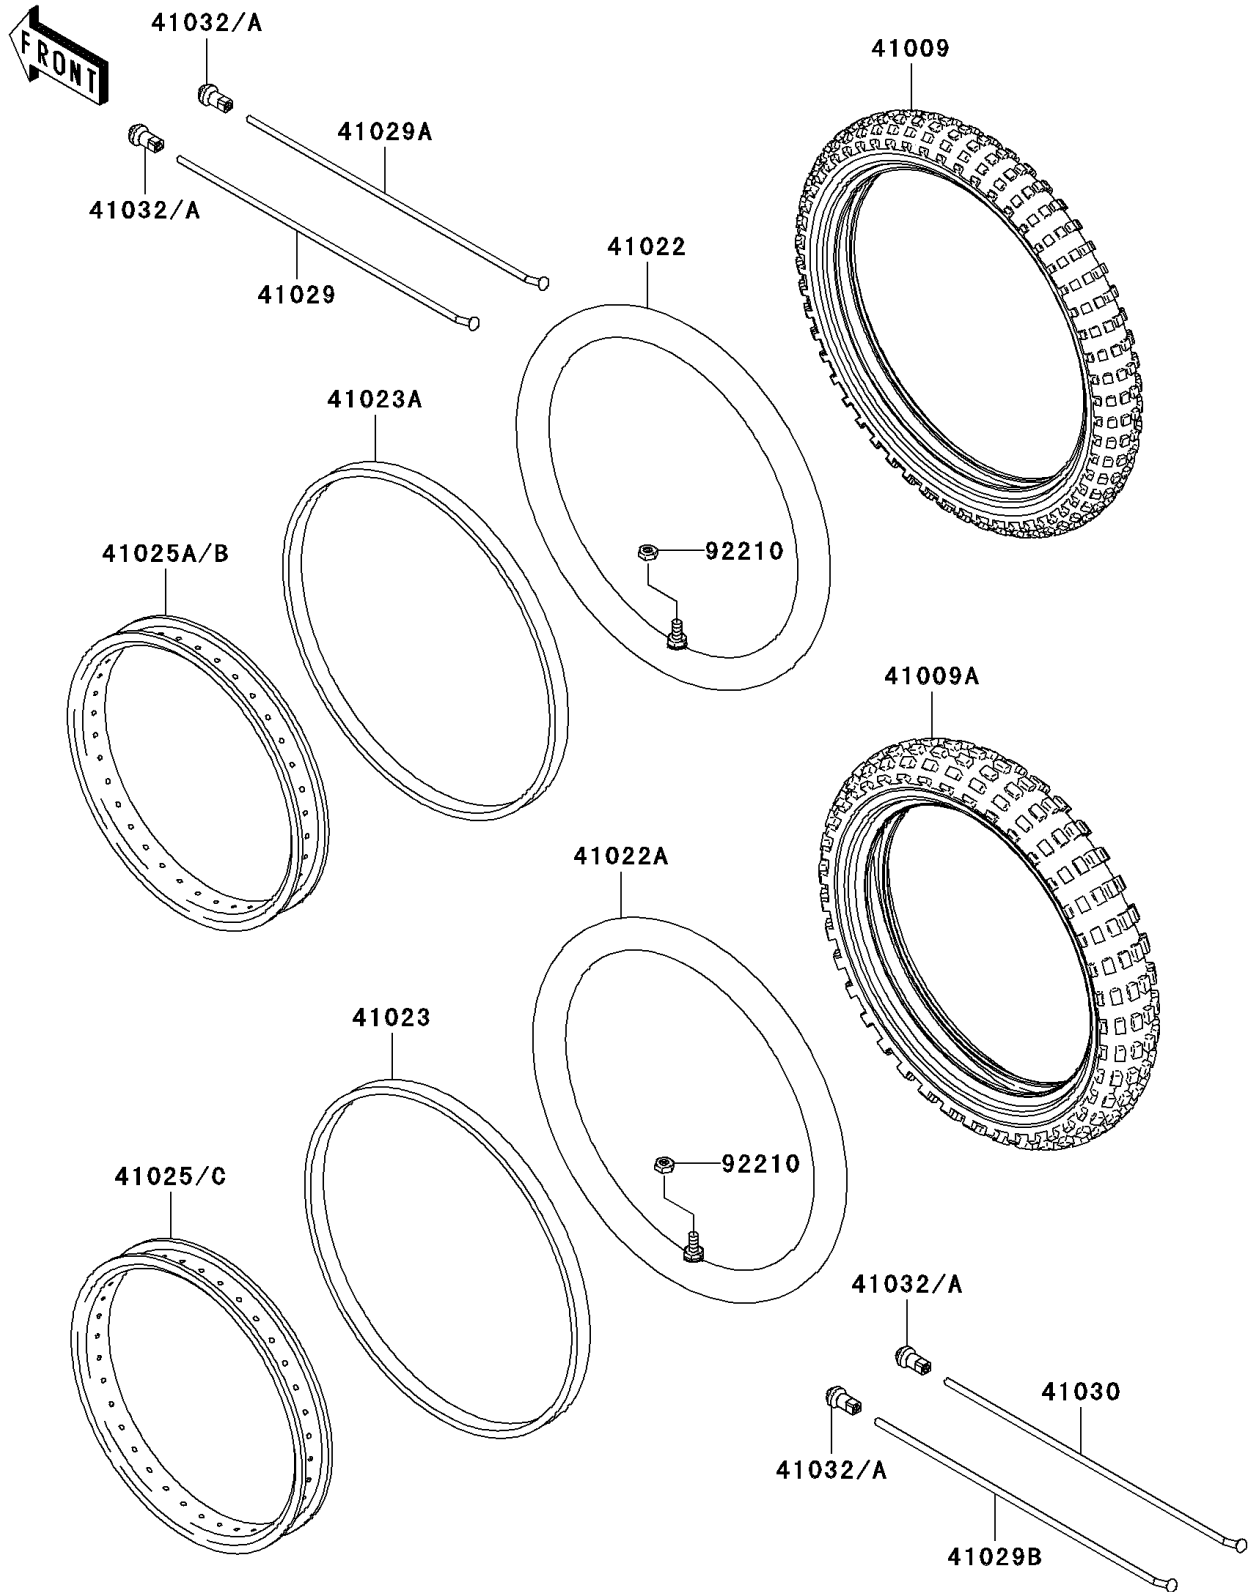

2002 KLX110

PARTS DIAGRAM

Wheels/Tires

F2210

2002 KLX110

PARTS LIST

Wheels/Tires

ITEM NAME	PART NUMBER	QUANTITY
TIRE,FR,2.50-14 4PR,C-803(CHEN (Ref # 41009)	41009-1404	1
TIRE,RR,3.00-12 4PR,C-803(CHEN (Ref # 41009A)	41009-1405	1
TUBE-TIRE,2.50-14(CHENG SHIN) (Ref # 41022)	41022-1239	1
TUBE-TIRE,3.00-12(CHENG SHIN) (Ref # 41022A)	41022-1240	1
BAND-RIM,80/100-12(D) (Ref # 41023)	41023-1066	1
BAND-RIM,80/100-14(D) (Ref # 41023A)	41023-1068	1
RIM,FR,1.40X14 (Ref # 41025B)	41025-1070	1
RIM,RR,1.60X12 (Ref # 41025C)	41025-1434	1
SPOKE-INNER,FR,144MMX118D (Ref # 41029)	41029-1067	16
SPOKE-INNER,FR,133.5MMX97D (Ref # 41029A)	41029-1068	16
SPOKE-INNER,RR,98MMX105.5D (Ref # 41029B)	41029-1329	18
SPOKE-OUTER,RR,98MMX77.5D (Ref # 41030)	41030-1182	18
NIPPLE-SPOKE (Ref # 41032A)	41032-1055	68
NUT (Ref # 92210)	92210-1371	2