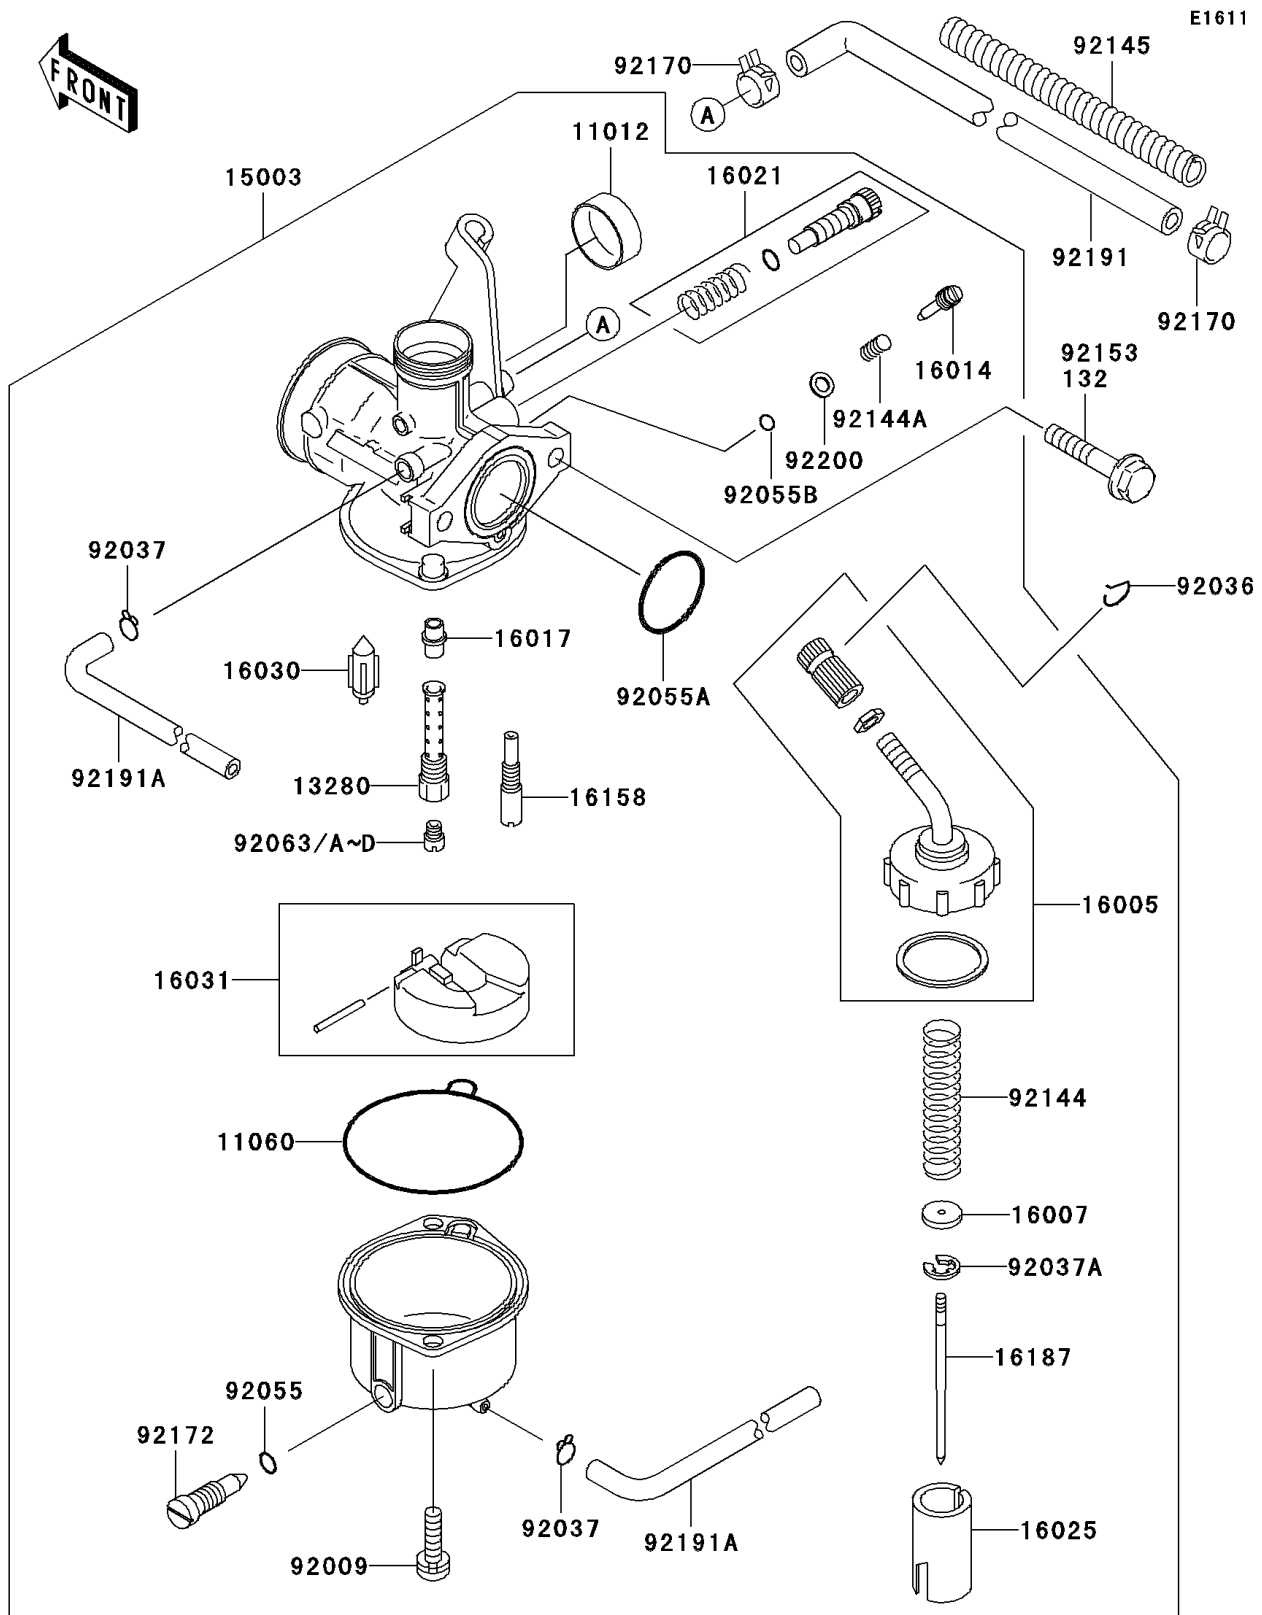

2005 KLX110

PARTS DIAGRAM

Carburetor