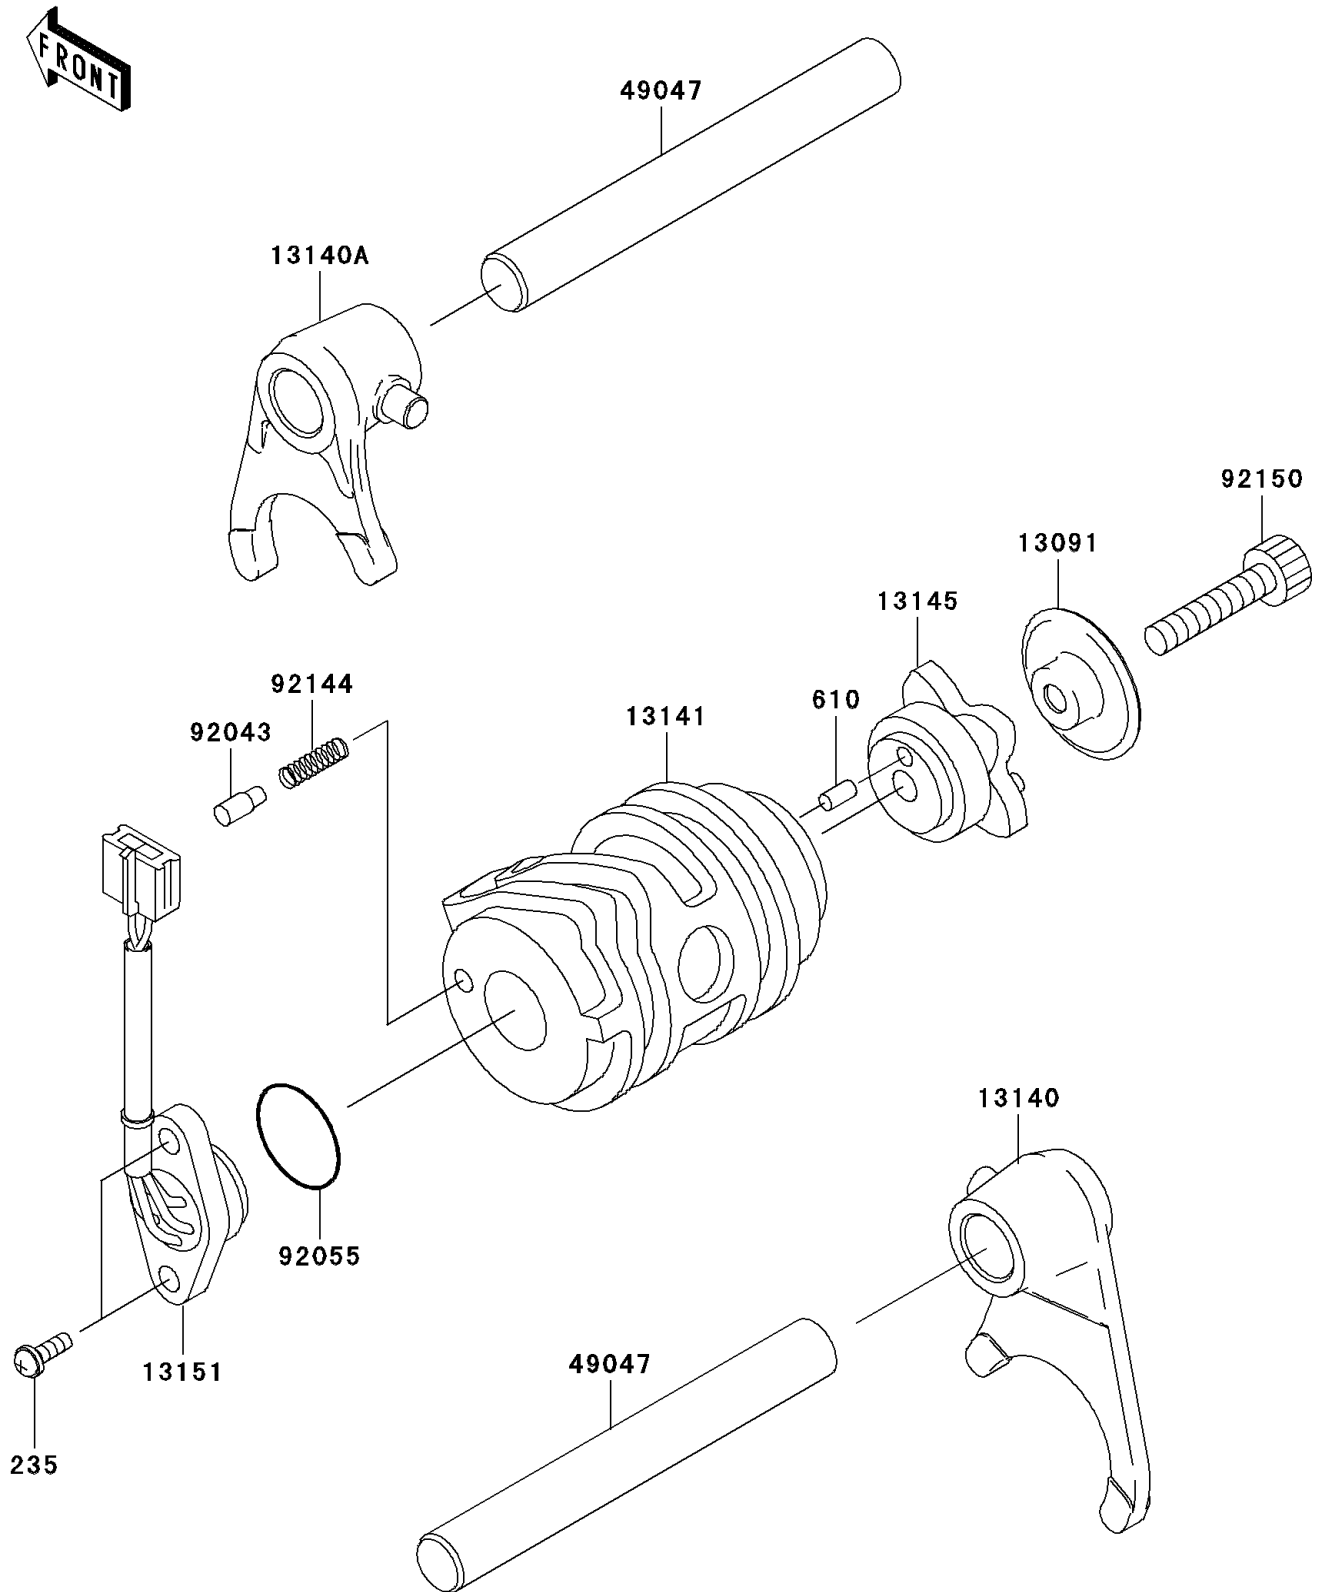

2002 KLX110

PARTS DIAGRAM

Gear Change Drum/Shift Fork(s)(A1)

E1362