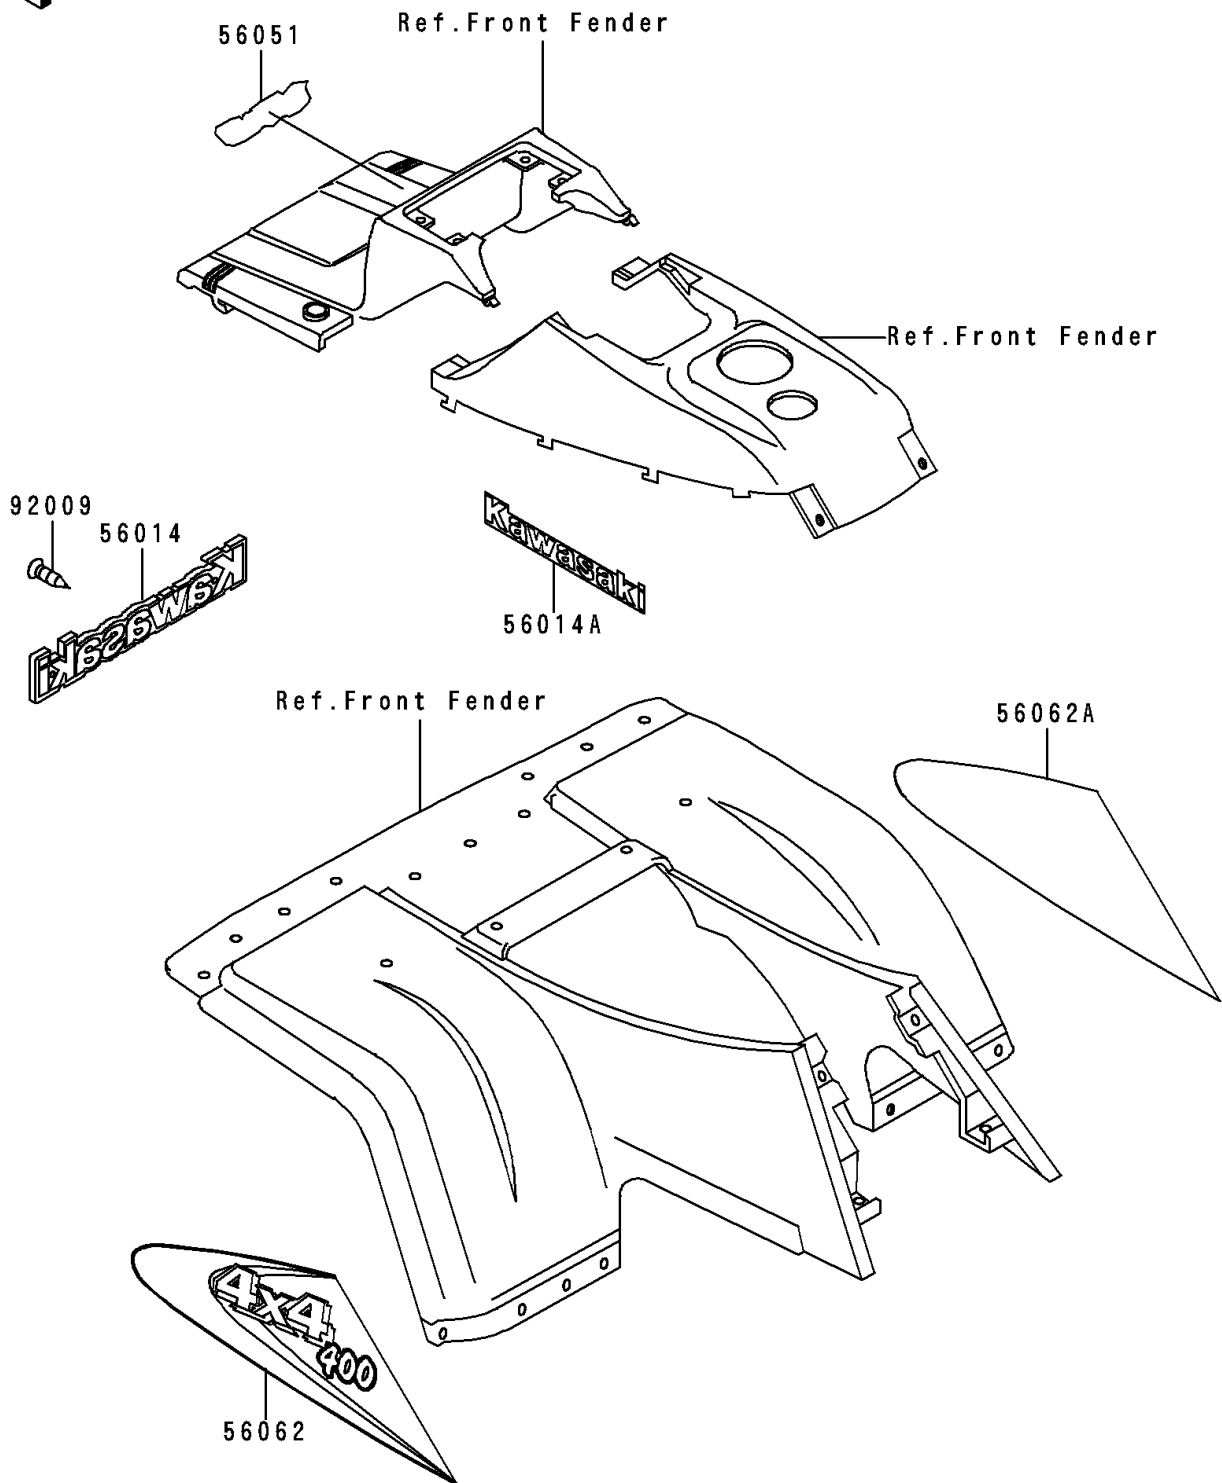

1998 Bayou 400 4X4

PARTS DIAGRAM

Decals(Green)(KLF400-B6)

F2861D

1998 Bayou 400 4X4

PARTS LIST

Decals(Green)(KLF400-B6)

ITEM NAME

PART NUMBER

QUANTITY
