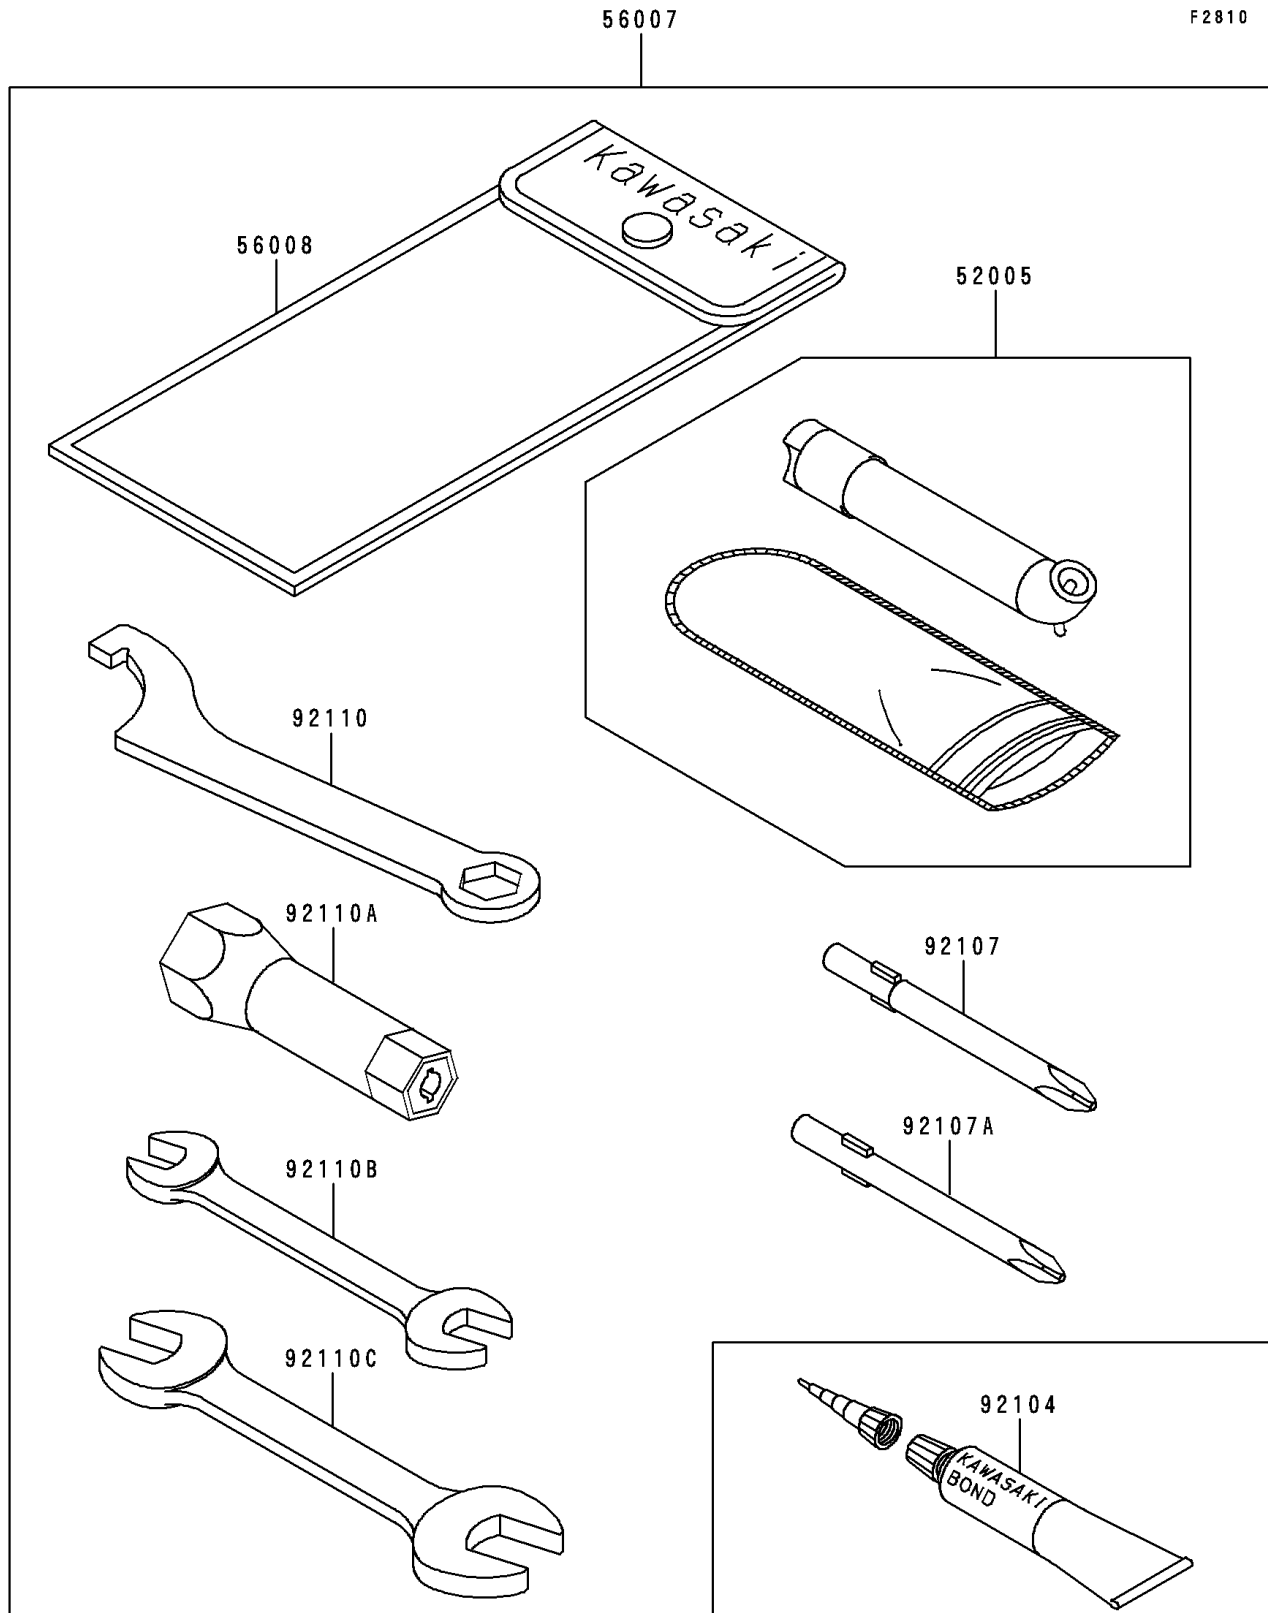

1998 Bayou 400 4X4

PARTS DIAGRAM

Owner's Tools

1998 Bayou 400 4X4

PARTS LIST

Owner's Tools

ITEM NAME

PART NUMBER

QUANTITY
