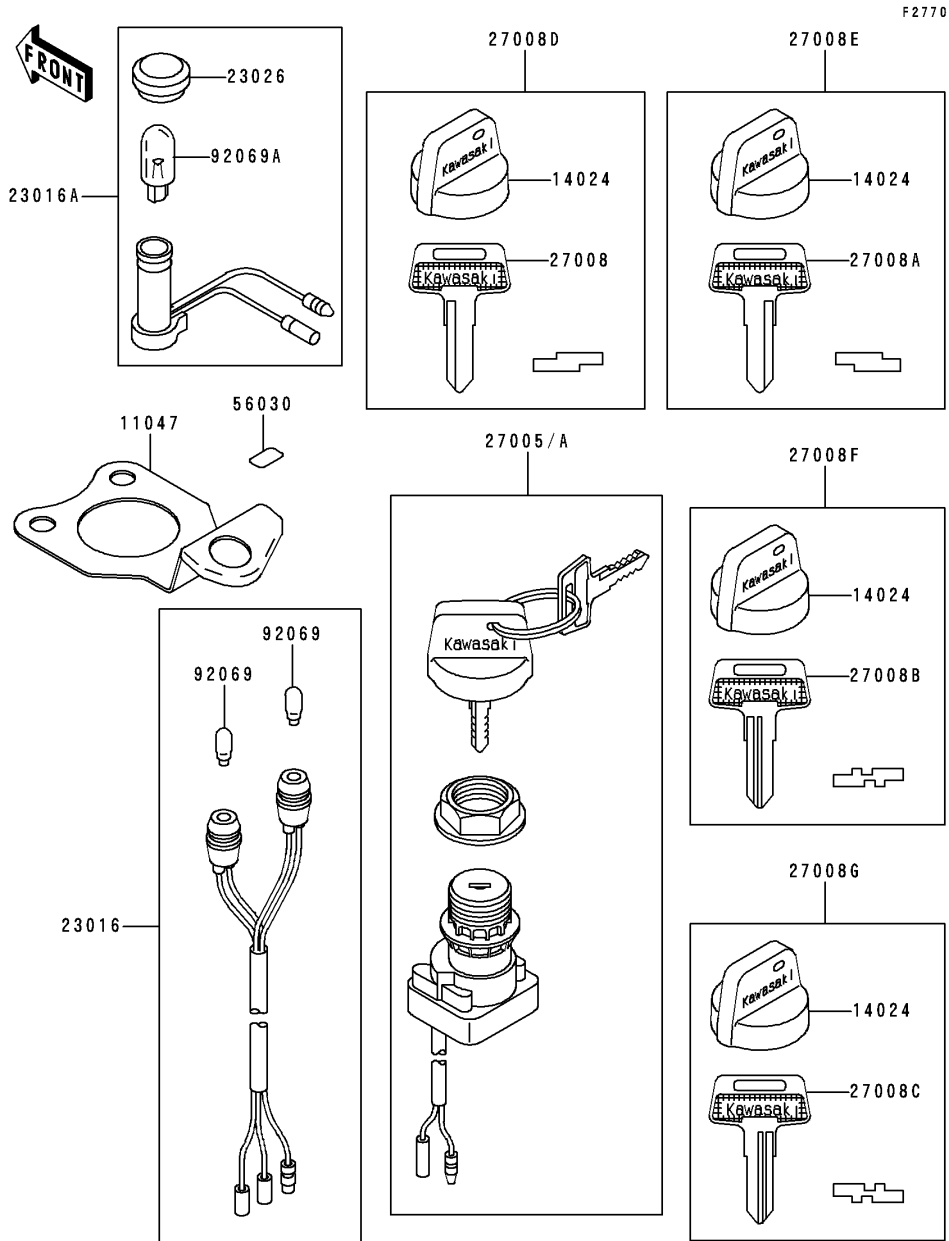

1996 Bayou 400 4X4

PARTS DIAGRAM

Ignition Switch

1996 Bayou 400 4X4

PARTS LIST

Ignition Switch

ITEM NAME

PART NUMBER

QUANTITY
