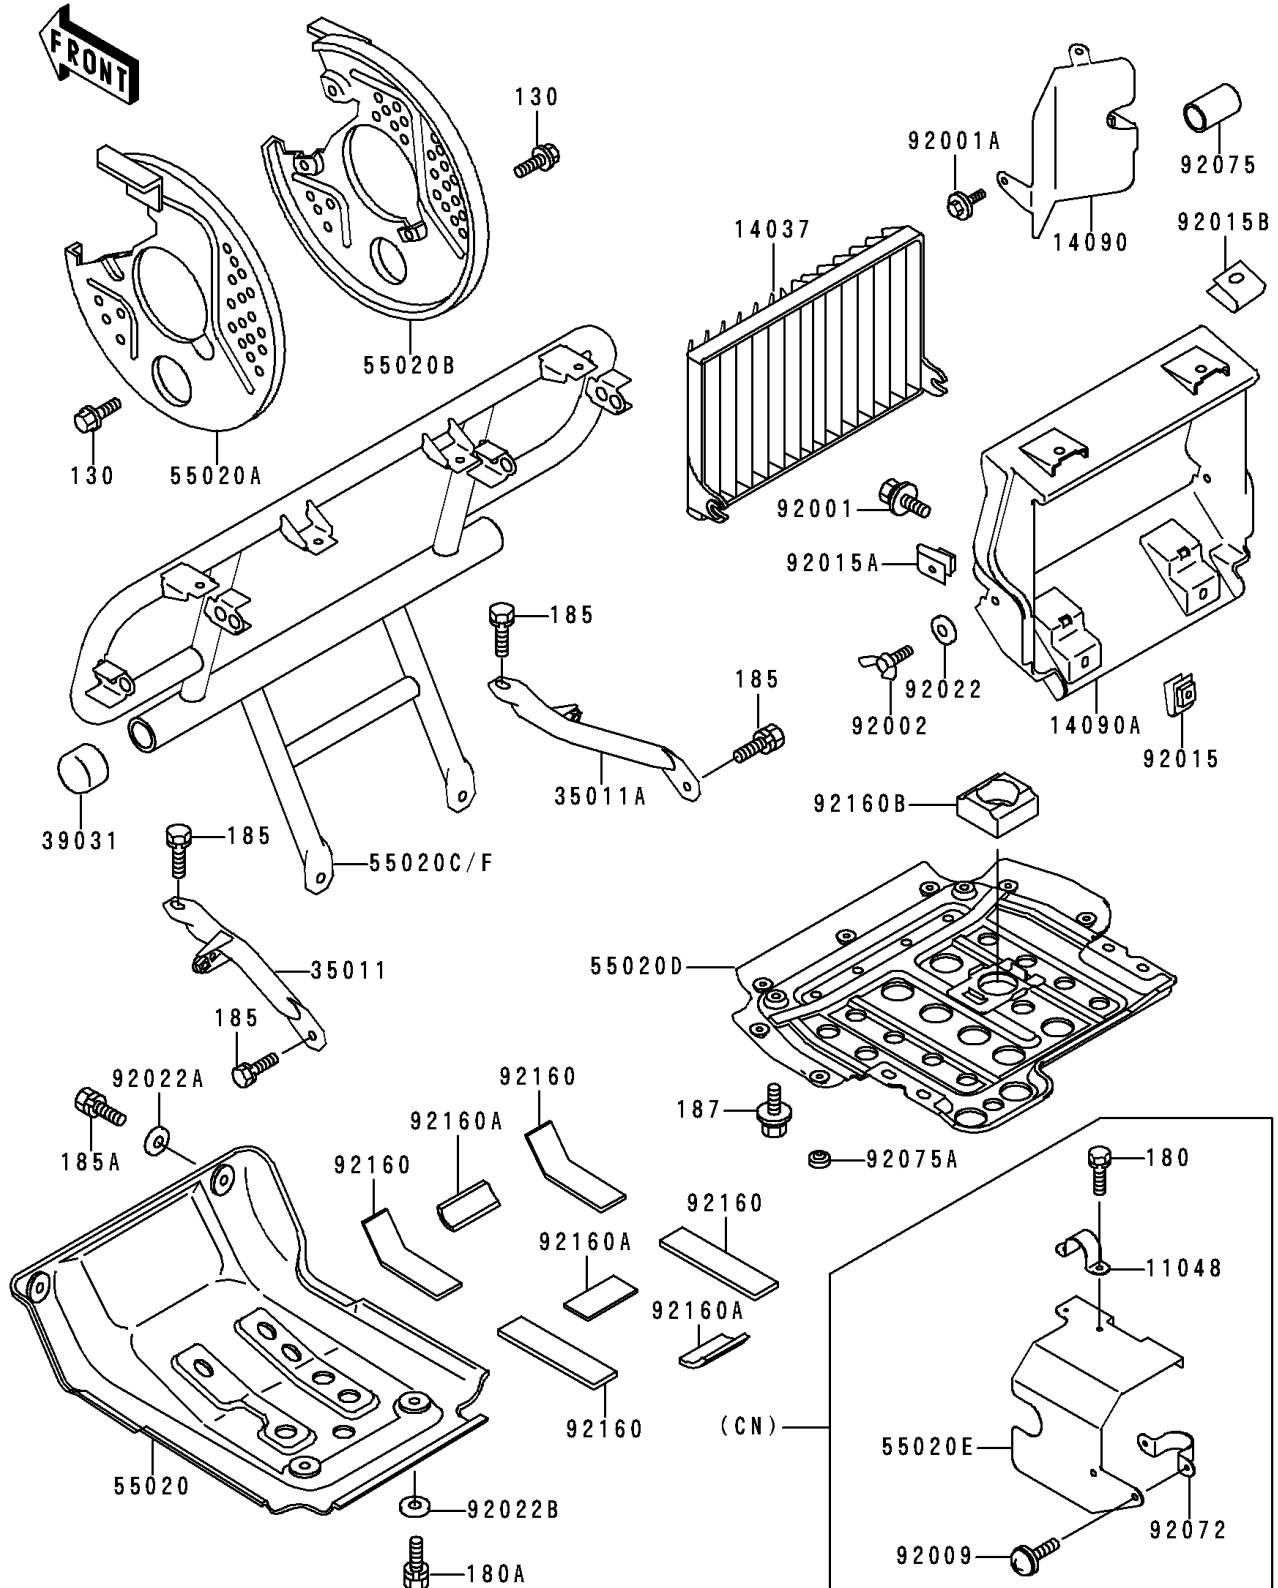

1999 Bayou 400 4X4

PARTS DIAGRAM

Guard(s)

Kawasaki

Let the Good Times Roll®

F2680

1999 Bayou 400 4X4

PARTS LIST

Guard(s)

ITEM NAME	PART NUMBER	QUANTITY
BOLT-FLANGED,6X10 (Ref # 130)	130B0610	6
BOLT-UPSET-WS,6X16 (Ref # 180A)	180J0616	2
BOLT-UPSET-WSP-SMALL,8X20 (Ref # 185)	185J0820	4
SCREEN (Ref # 14037)	14037-1154	1
COVER,RADIATOR (Ref # 14090)	14090-1225	1
COVER,RADIATOR (Ref # 14090A)	14090-1490	1
STAY,FRONT GUARD,LH (Ref # 35011)	35011-1595	1
STAY,FRONT GUARD,RH (Ref # 35011A)	35011-1596	1
CAP-END,BUMPER PIPE (Ref # 39031)	39031-1059	2
GUARD,FRONT DIFF (Ref # 55020)	55020-1303	1
GUARD,FRONT DISC,LH (Ref # 55020A)	55020-1304	1
GUARD,FRONT DISC,RH (Ref # 55020B)	55020-1305	1
GUARD,ENGINE (Ref # 55020D)	55020-1468	1
GUARD,FR,S.GRAY (Ref # 55020F)	55020-1586-1U	1
BOLT,6X16 (Ref # 92001)	92001-1851	2
BOLT,6X18 (Ref # 92001A)	92001-1944	3
BOLT,WING (Ref # 92002)	92002-1599	2
NUT (Ref # 92015)	92015-1487	2
NUT,6MM (Ref # 92015A)	92015-1602	2
NUT,CLIP,8MM (Ref # 92015B)	92015-1691	2
WASHER,7.2X21 (Ref # 92022)	92022-1258	2
WASHER,8.5X20X1.6,BLACK (Ref # 92022A)	92022-1317	2
WASHER,6.5X20X1.6,BLACK (Ref # 92022B)	92022-1346	2
DAMPER,FUEL TANK,FR,UNDER (Ref # 92075)	92075-1369	1
DAMPER,INTAKE COVER (Ref # 92075A)	92075-1573	3
DAMPER (Ref # 92160)	92160-1101	4
DAMPER (Ref # 92160A)	92160-1102	3
DAMPER (Ref # 92160B)	92160-1658	1
BOLT-UPSET-WSP-SMALL,8X25 (Ref # 185A)	185J0825	2

1999 Bayou 400 4X4

PARTS LIST

Guard(s)

ITEM NAME	PART NUMBER	QUANTITY
BOLT-UPSET-WSP (Ref # 187)	187J0616	2
BOLT-UPSET-WS,5X10,BLACK (Ref # 180)	180C0510	2
BRACKET,SNOW GUARD (Ref # 11048)	11048-1228	1
GUARD,SNOW (Ref # 55020E)	55020-1486	1
SCREW,6X12 (Ref # 92009)	92009-1480	2
BAND (Ref # 92072)	92072-1252	1