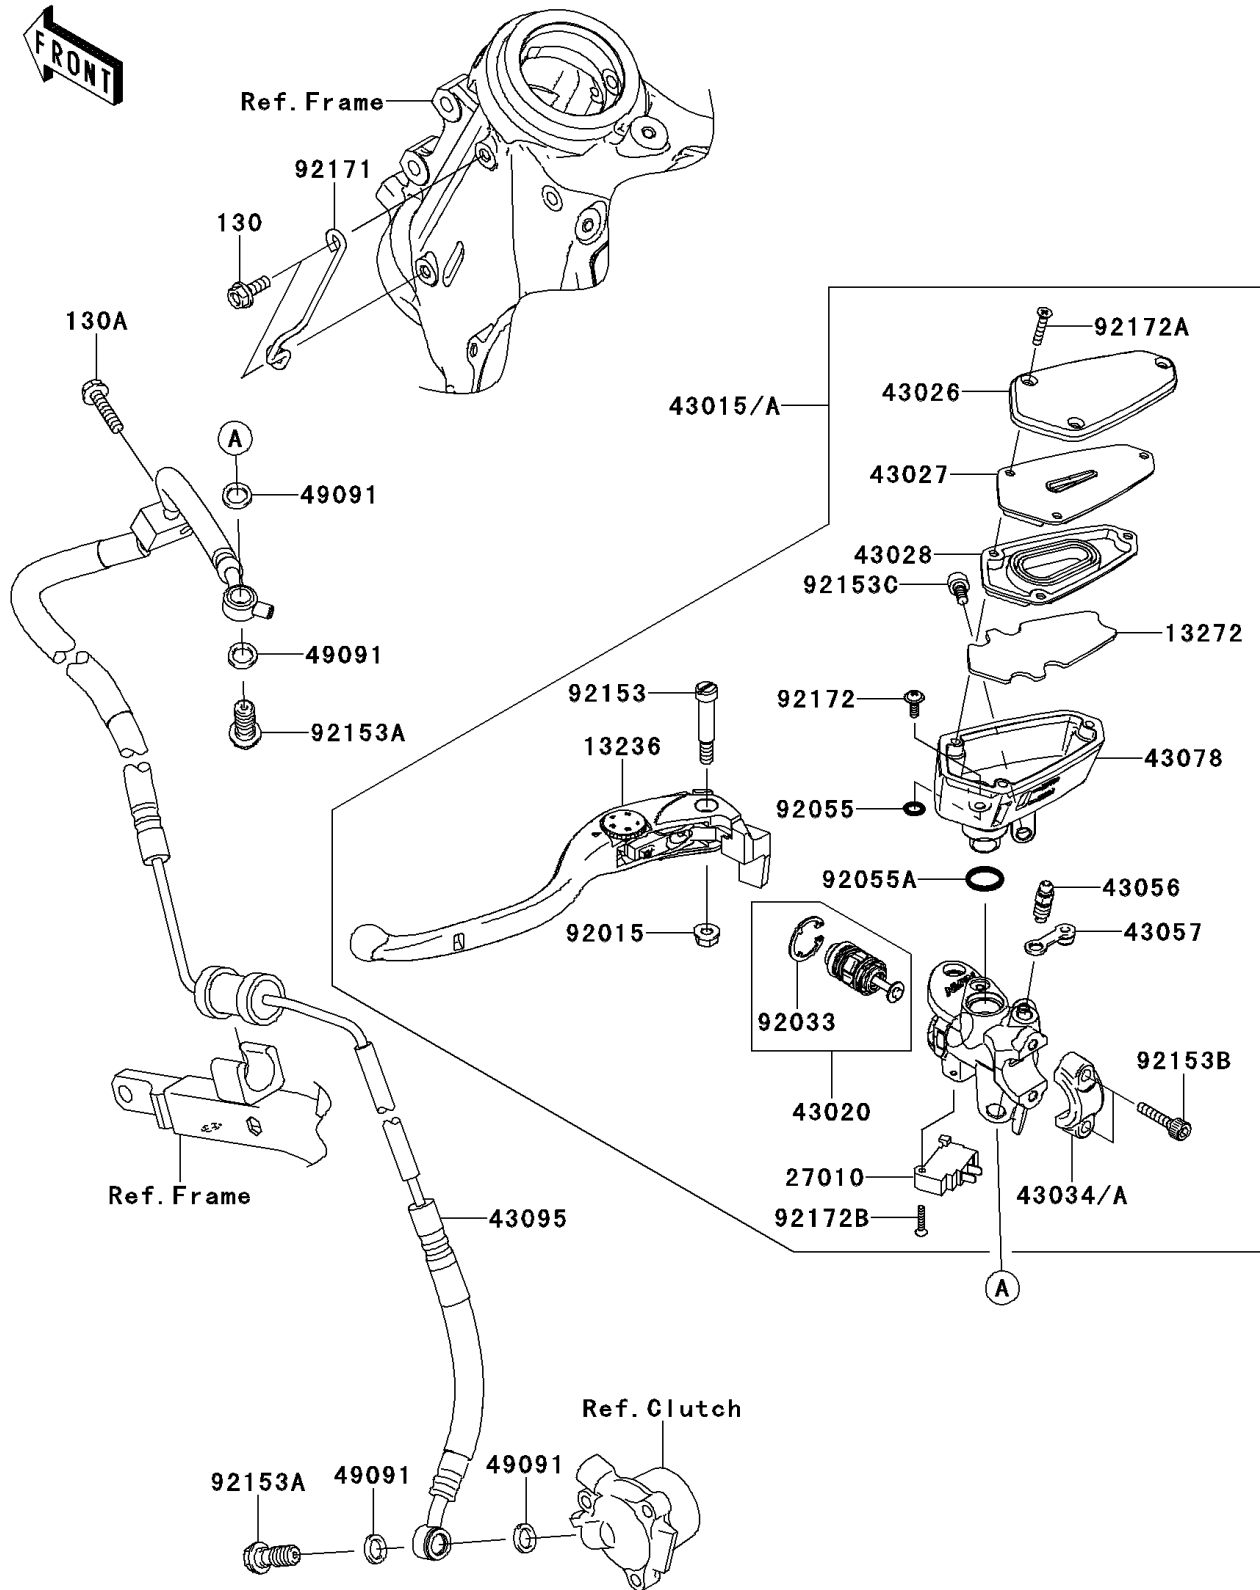

## PARTS DIAGRAM

### Clutch Master Cylinder

F2380

## PARTS LIST

### Clutch Master Cylinder

**ITEM NAME**

**PART NUMBER**

**QUANTITY**

---