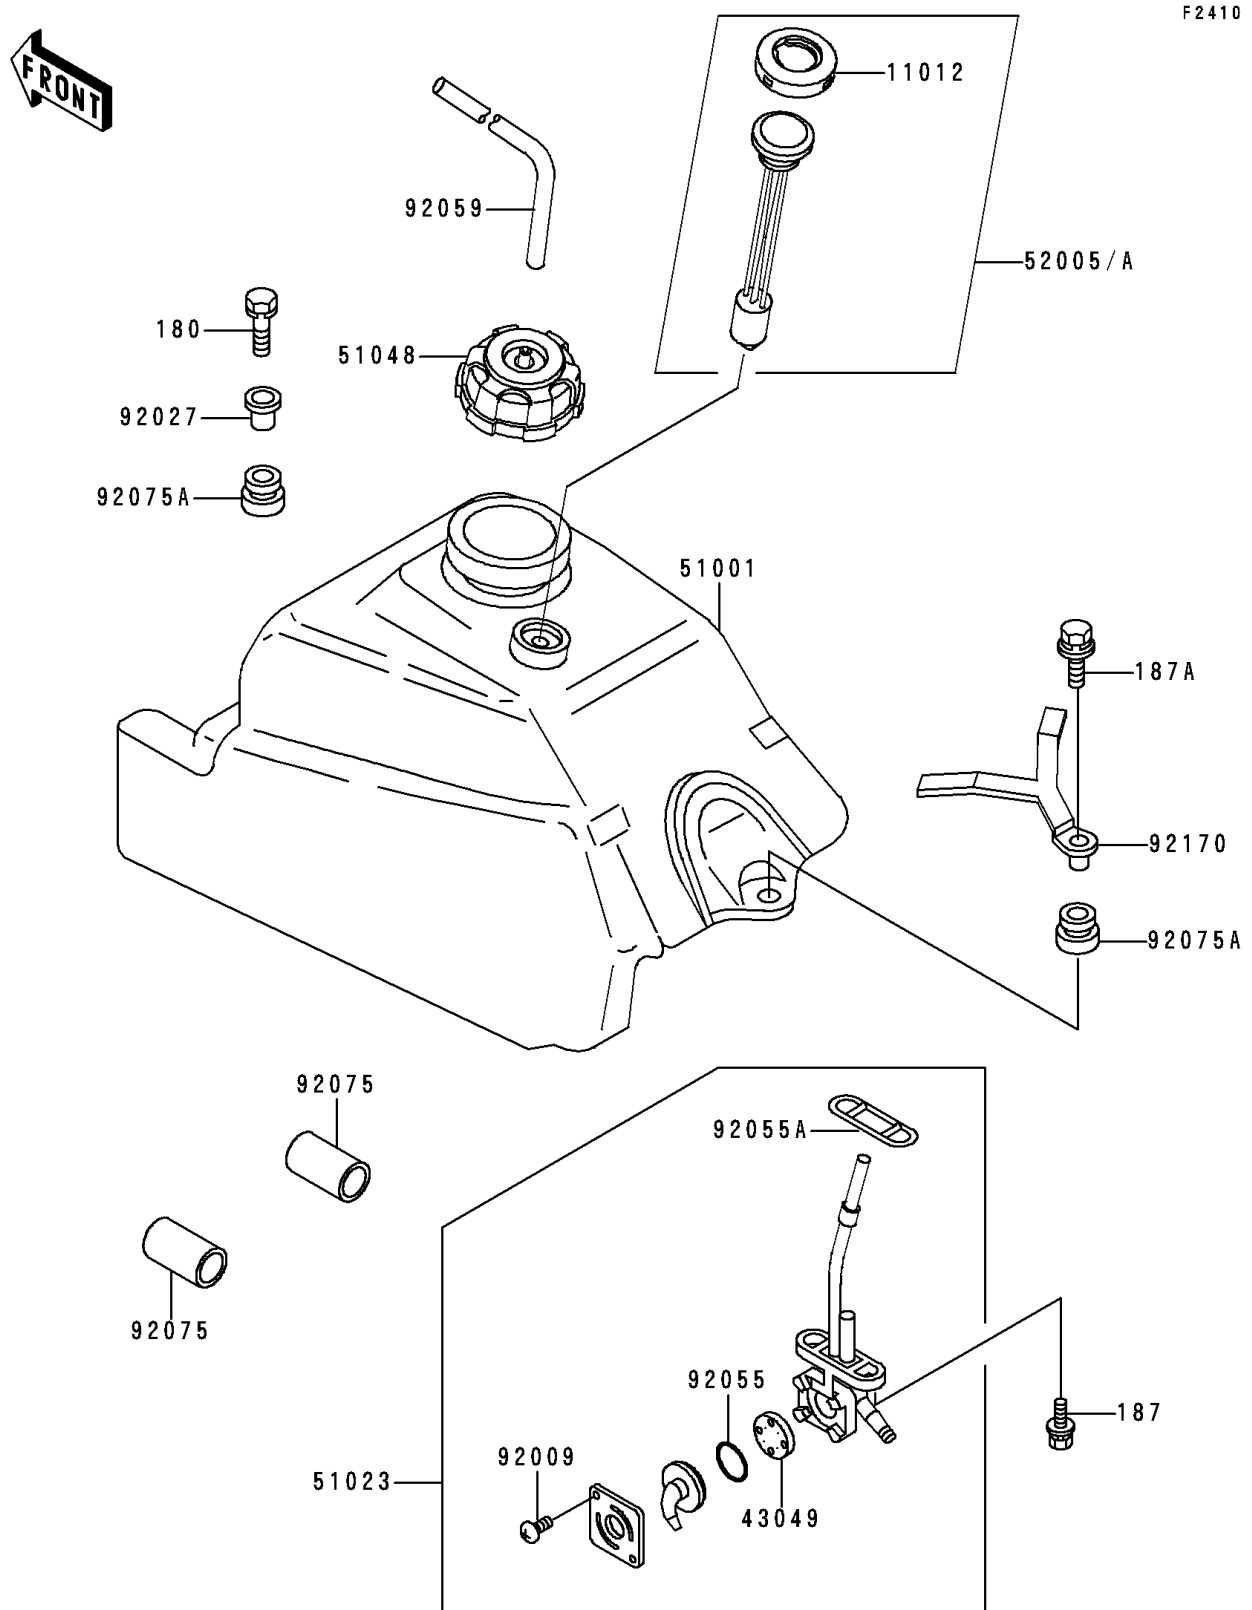

1996 Bayou 400 4X4

PARTS DIAGRAM

Fuel Tank

1996 Bayou 400 4X4

PARTS LIST

Fuel Tank

ITEM NAME	PART NUMBER	QUANTITY
BOLT-UPSET-WS,6X25 (Ref # 180)	180D0625	2
BOLT-UPSET-WSP (Ref # 187)	187B0614	2
BOLT-UPSET-WSP (Ref # 187A)	187D0630	1
CAP,FUEL GAUGE (Ref # 11012)	11012-1627	1
PACKING,FUEL TAP LEVER (Ref # 43049)	43049-1017	1
TANK-COMP-FUEL (Ref # 51001)	51001-1362	1
TAP-ASSY,FUEL (Ref # 51023)	51023-1159	1
CAP-ASSY-TANK,FUEL (Ref # 51048)	51048-1090	1
GAUGE,FUEL (Ref # 52005)	52005-1086	1
SCREW,3X5 (Ref # 92009)	92009-1123	2
COLLAR,L=16.1 (Ref # 92027)	92027-1847	2
RING-O,FUEL TAP LEVER (Ref # 92055)	92055-1111	1
RING-O,FUEL TAP PACKING (Ref # 92055A)	92055-1348	1
TUBE,5X9.4X300 (Ref # 92059)	92059-1982	1
DAMPER,FUEL TANK,FR,UNDER (Ref # 92075)	92075-1369	2
DAMPER (Ref # 92075A)	92075-1787	3
CLAMP,HOSE (Ref # 92170)	92170-1070	1