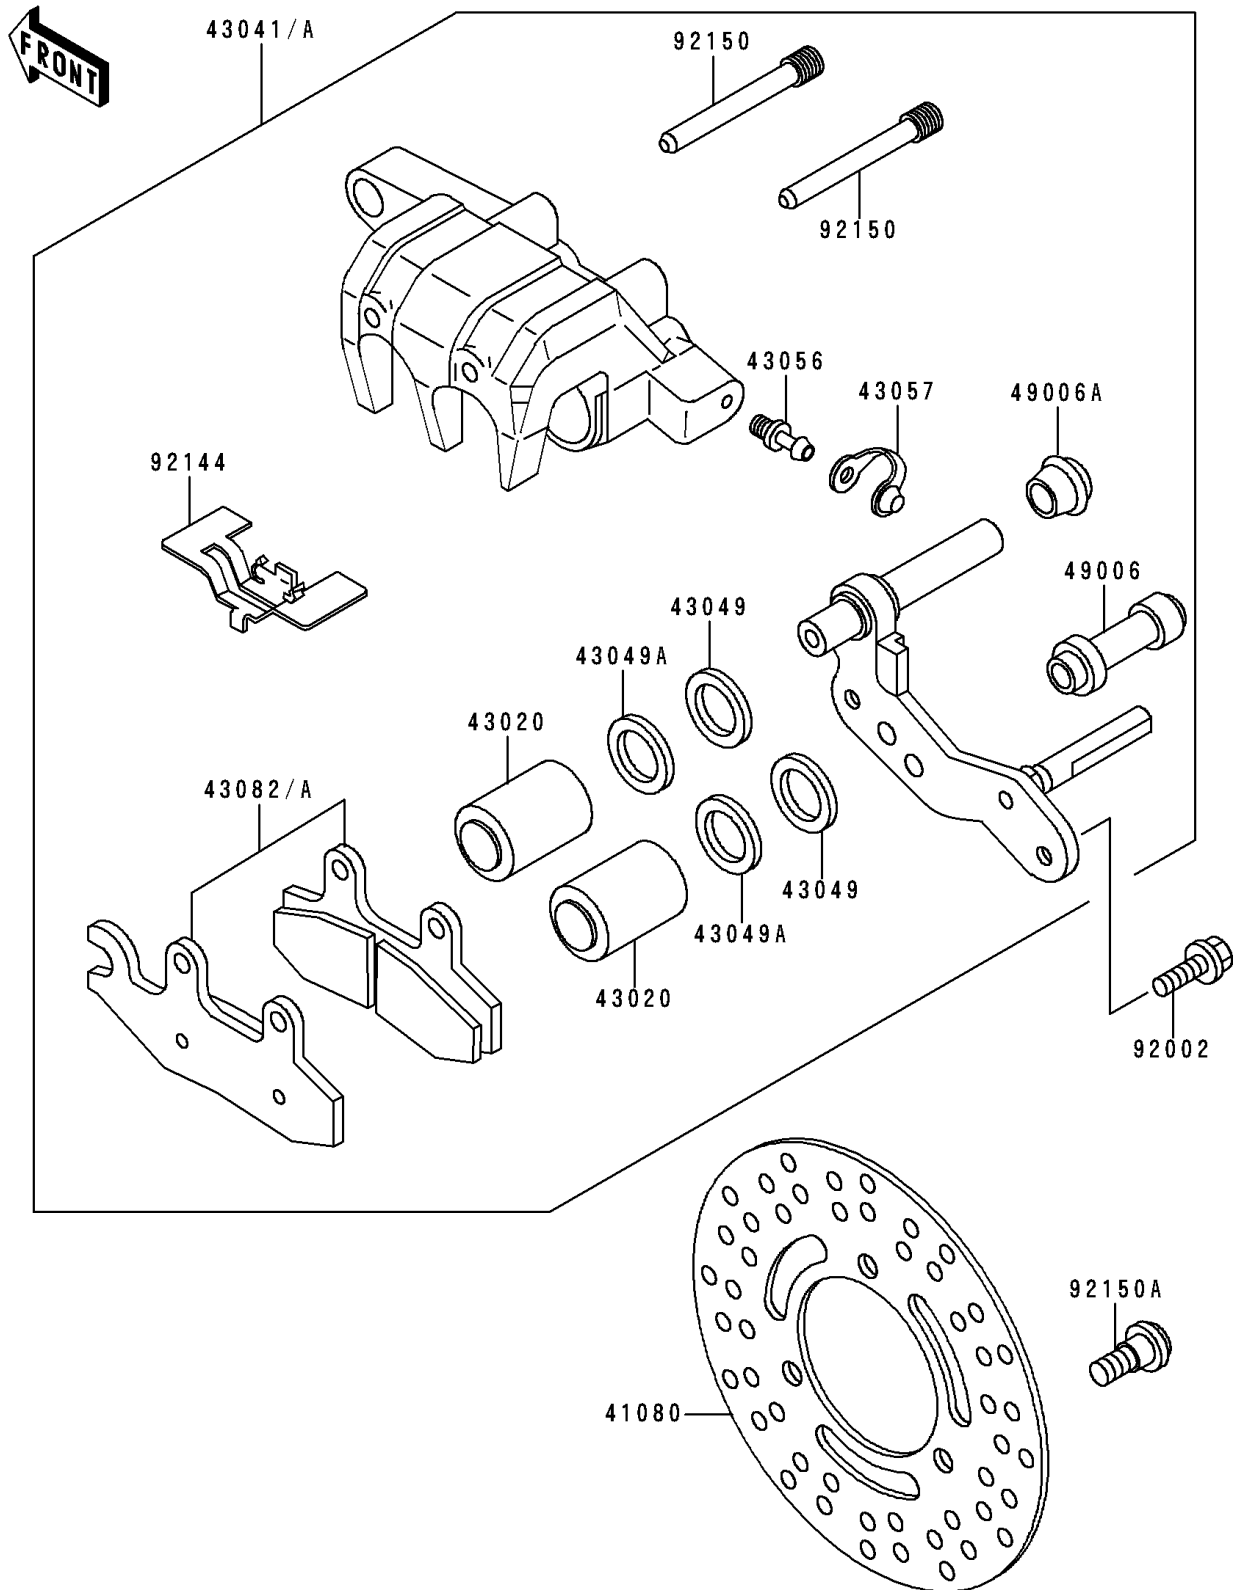

1999 Bayou 400 4X4

PARTS DIAGRAM

Front Brake

F2292

1999 Bayou 400 4X4

PARTS LIST

Front Brake

ITEM NAME

PART NUMBER

QUANTITY
