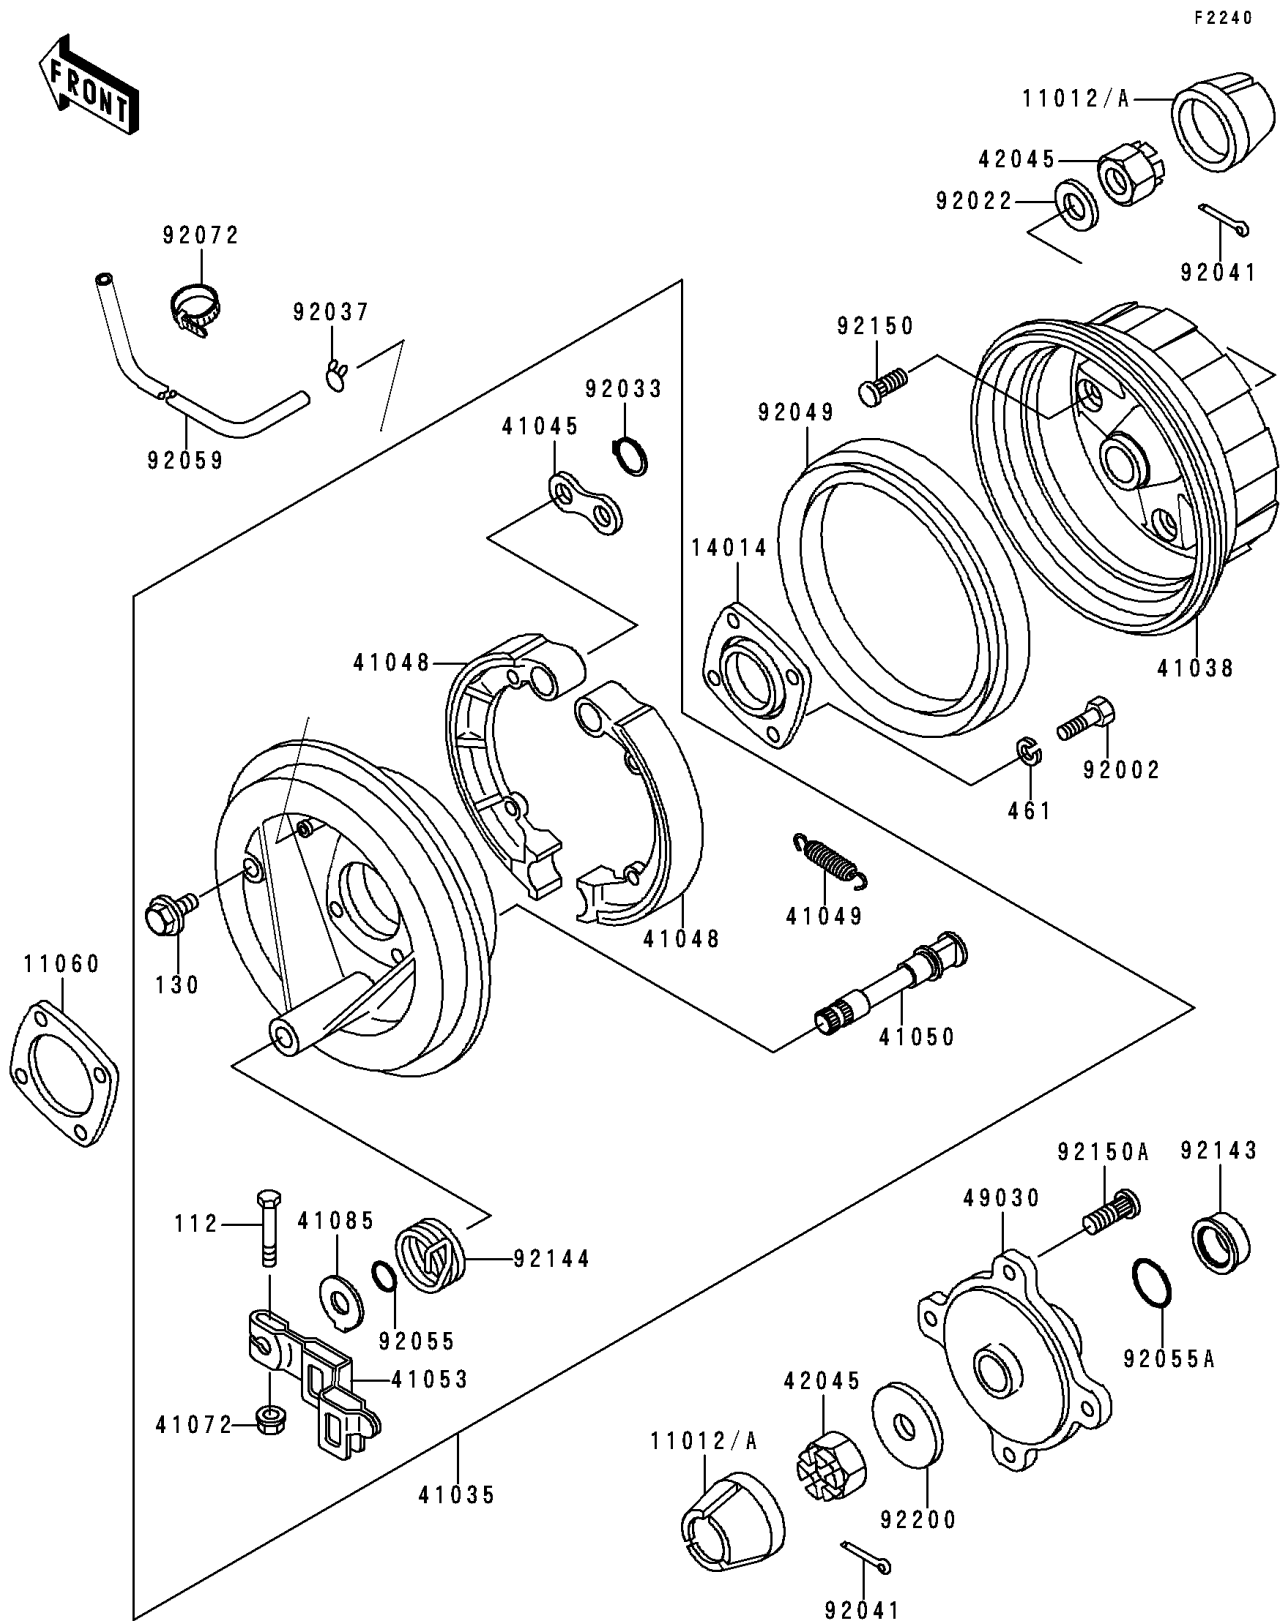

1996 Bayou 400 4X4

PARTS DIAGRAM

Rear Hub

1996 Bayou 400 4X4

PARTS LIST

Rear Hub

ITEM NAME

PART NUMBER

QUANTITY
