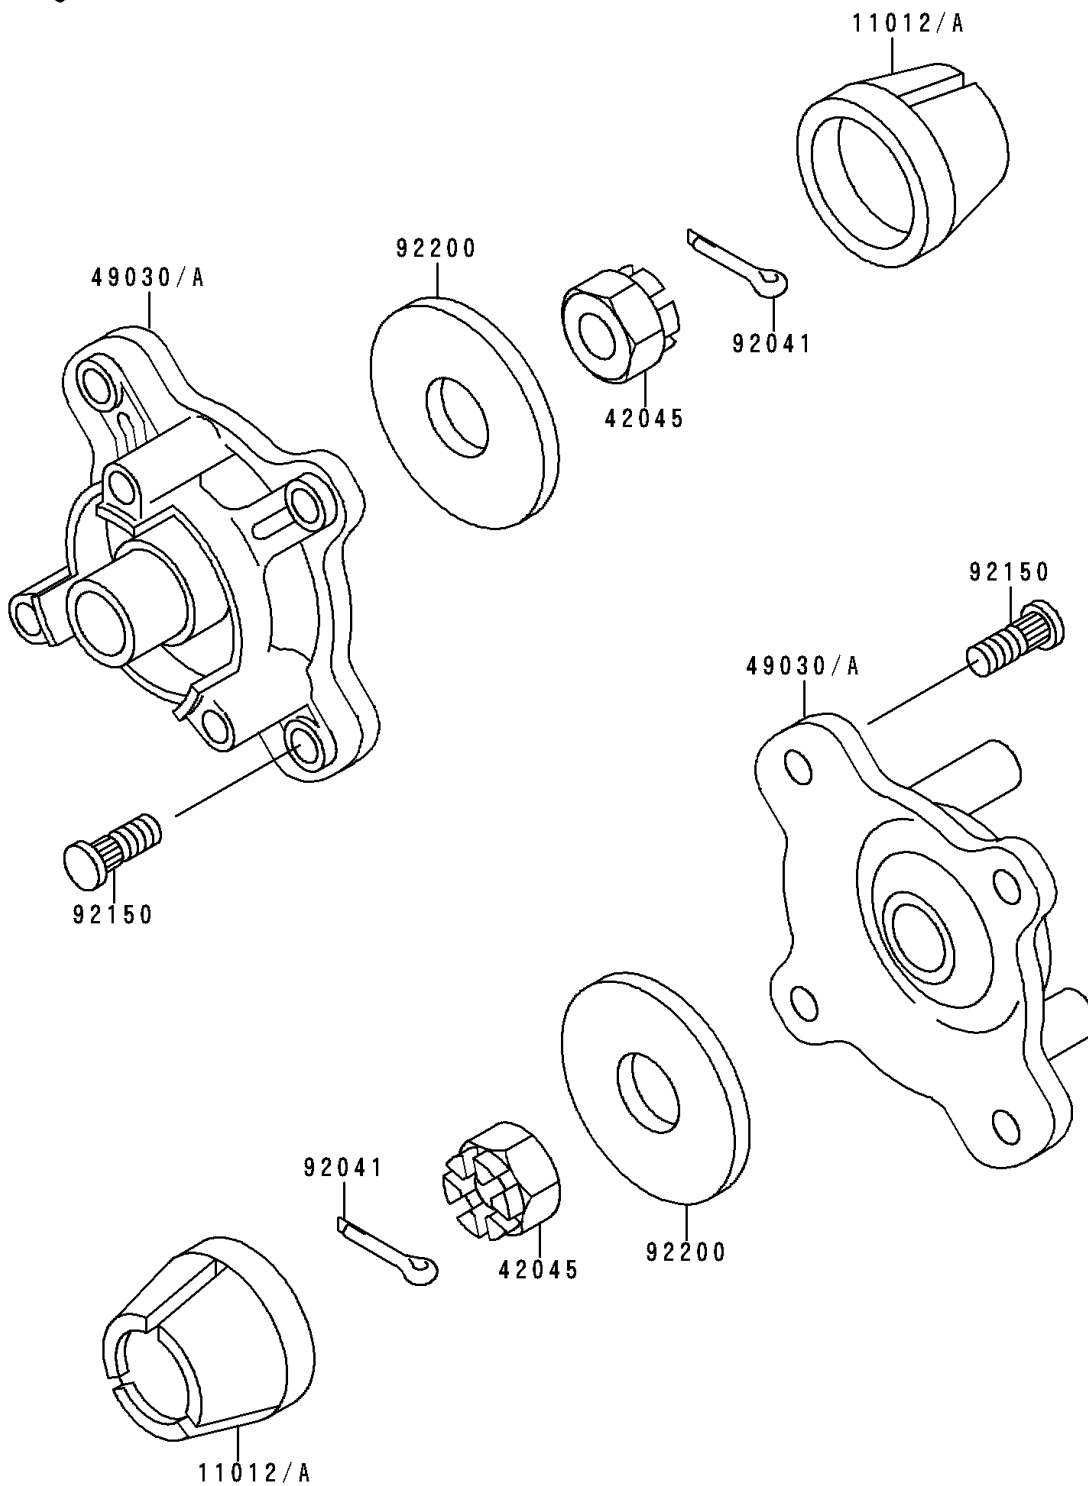

1997 Bayou 400 4X4 (Canada Only)

PARTS DIAGRAM

Front Hub

F2230

1997 Bayou 400 4X4 (Canada Only)

Kawasaki
Let the Good Times Roll®

PARTS LIST

Front Hub

ITEM NAME	PART NUMBER	QUANTITY
-----------	-------------	----------
