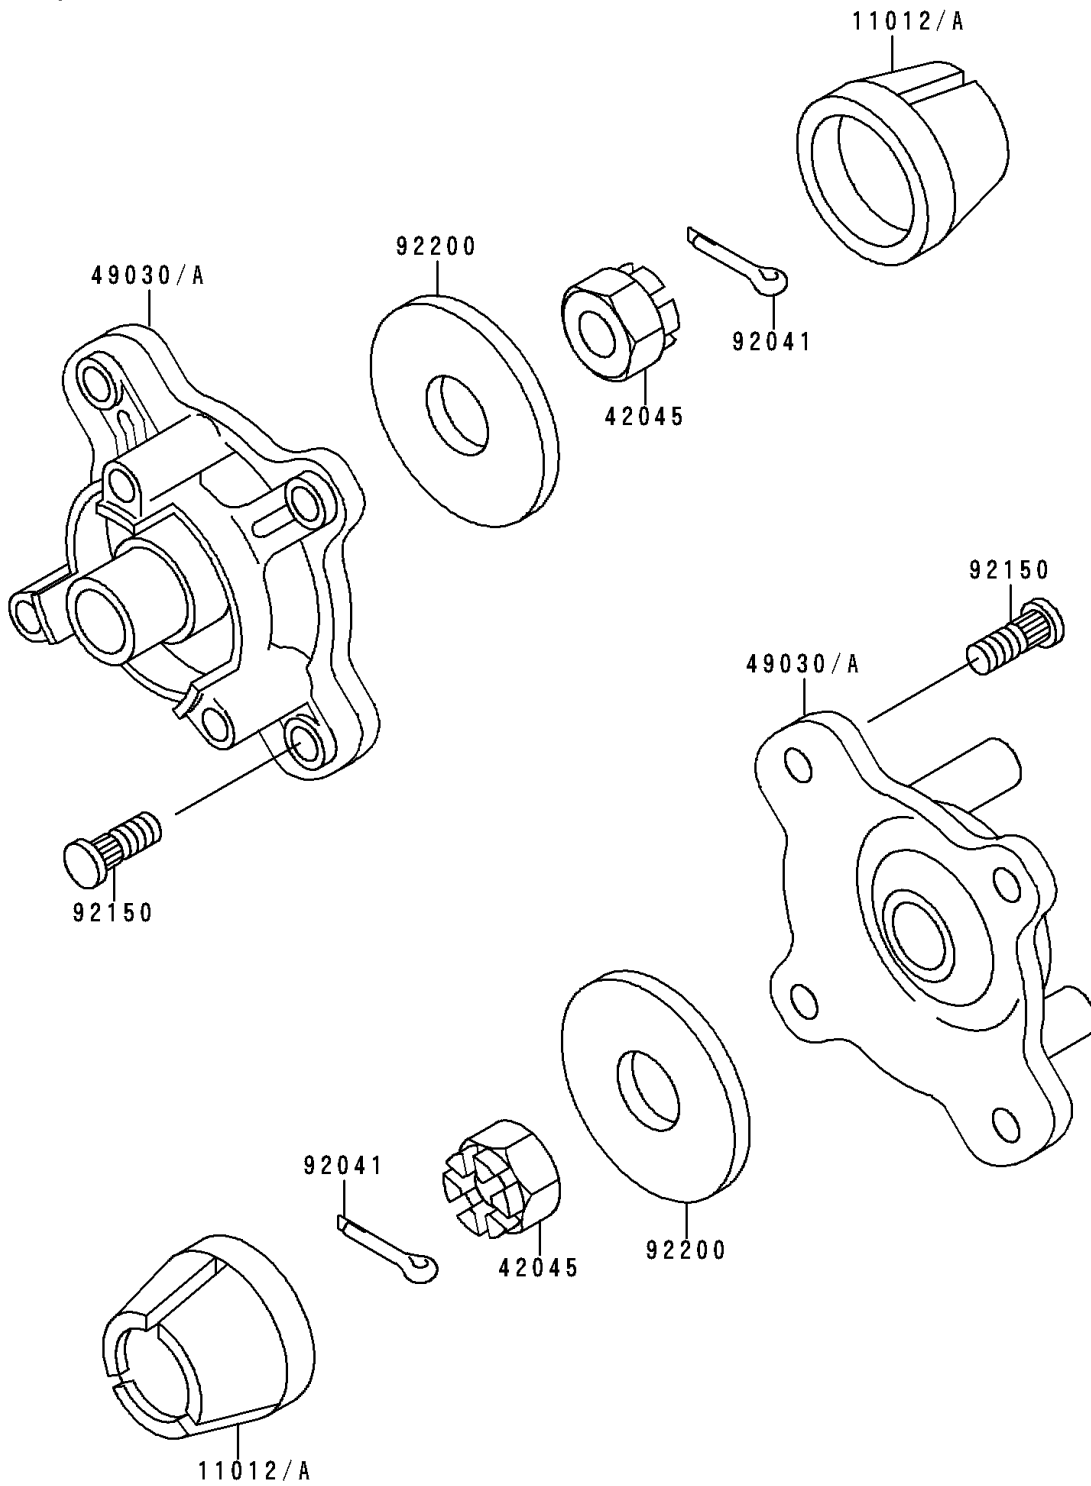

1996 Bayou 400 4X4

PARTS DIAGRAM

Front Hub

F2230

1996 Bayou 400 4X4

PARTS LIST

Front Hub

ITEM NAME

PART NUMBER

QUANTITY
