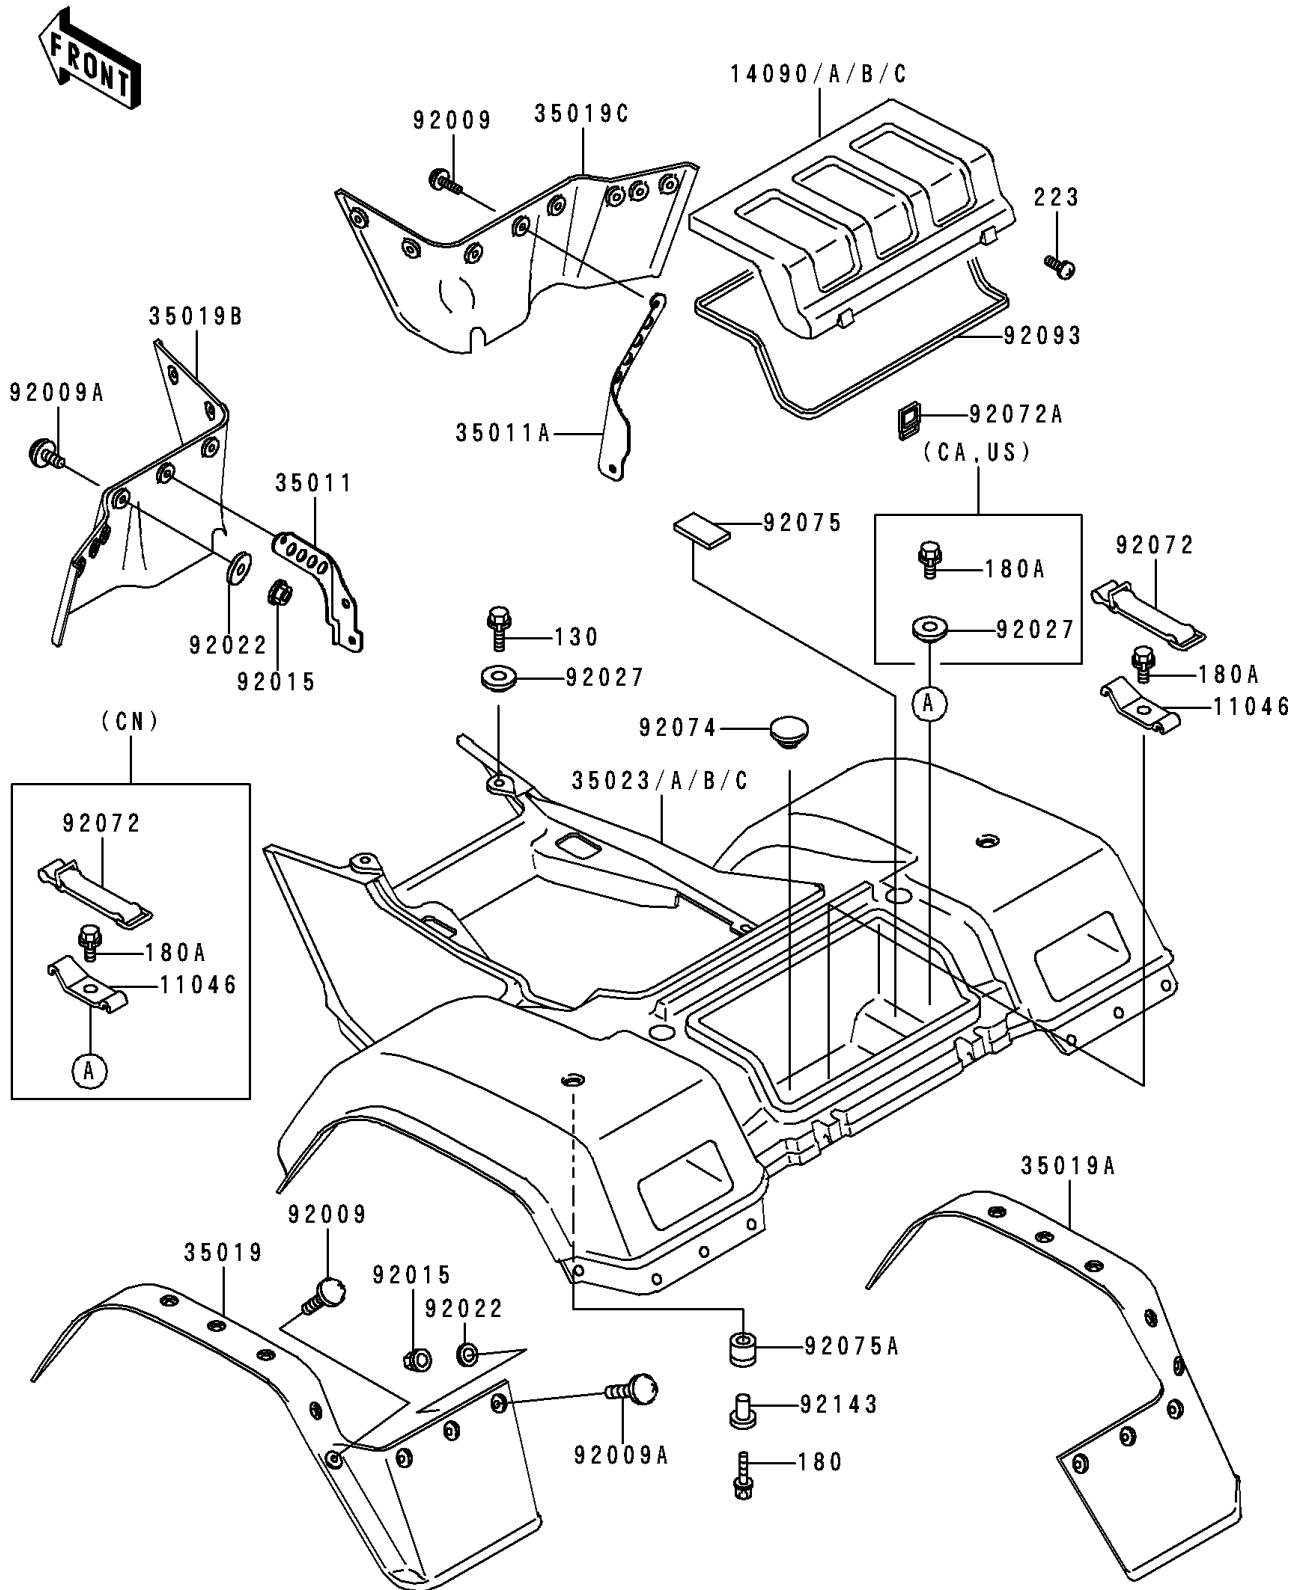

# 1998 Bayou 400 4X4

## PARTS DIAGRAM

### Rear Fender(s)

F2172

## PARTS LIST

Rear Fender(s)

**ITEM NAME**

**PART NUMBER**

**QUANTITY**

---