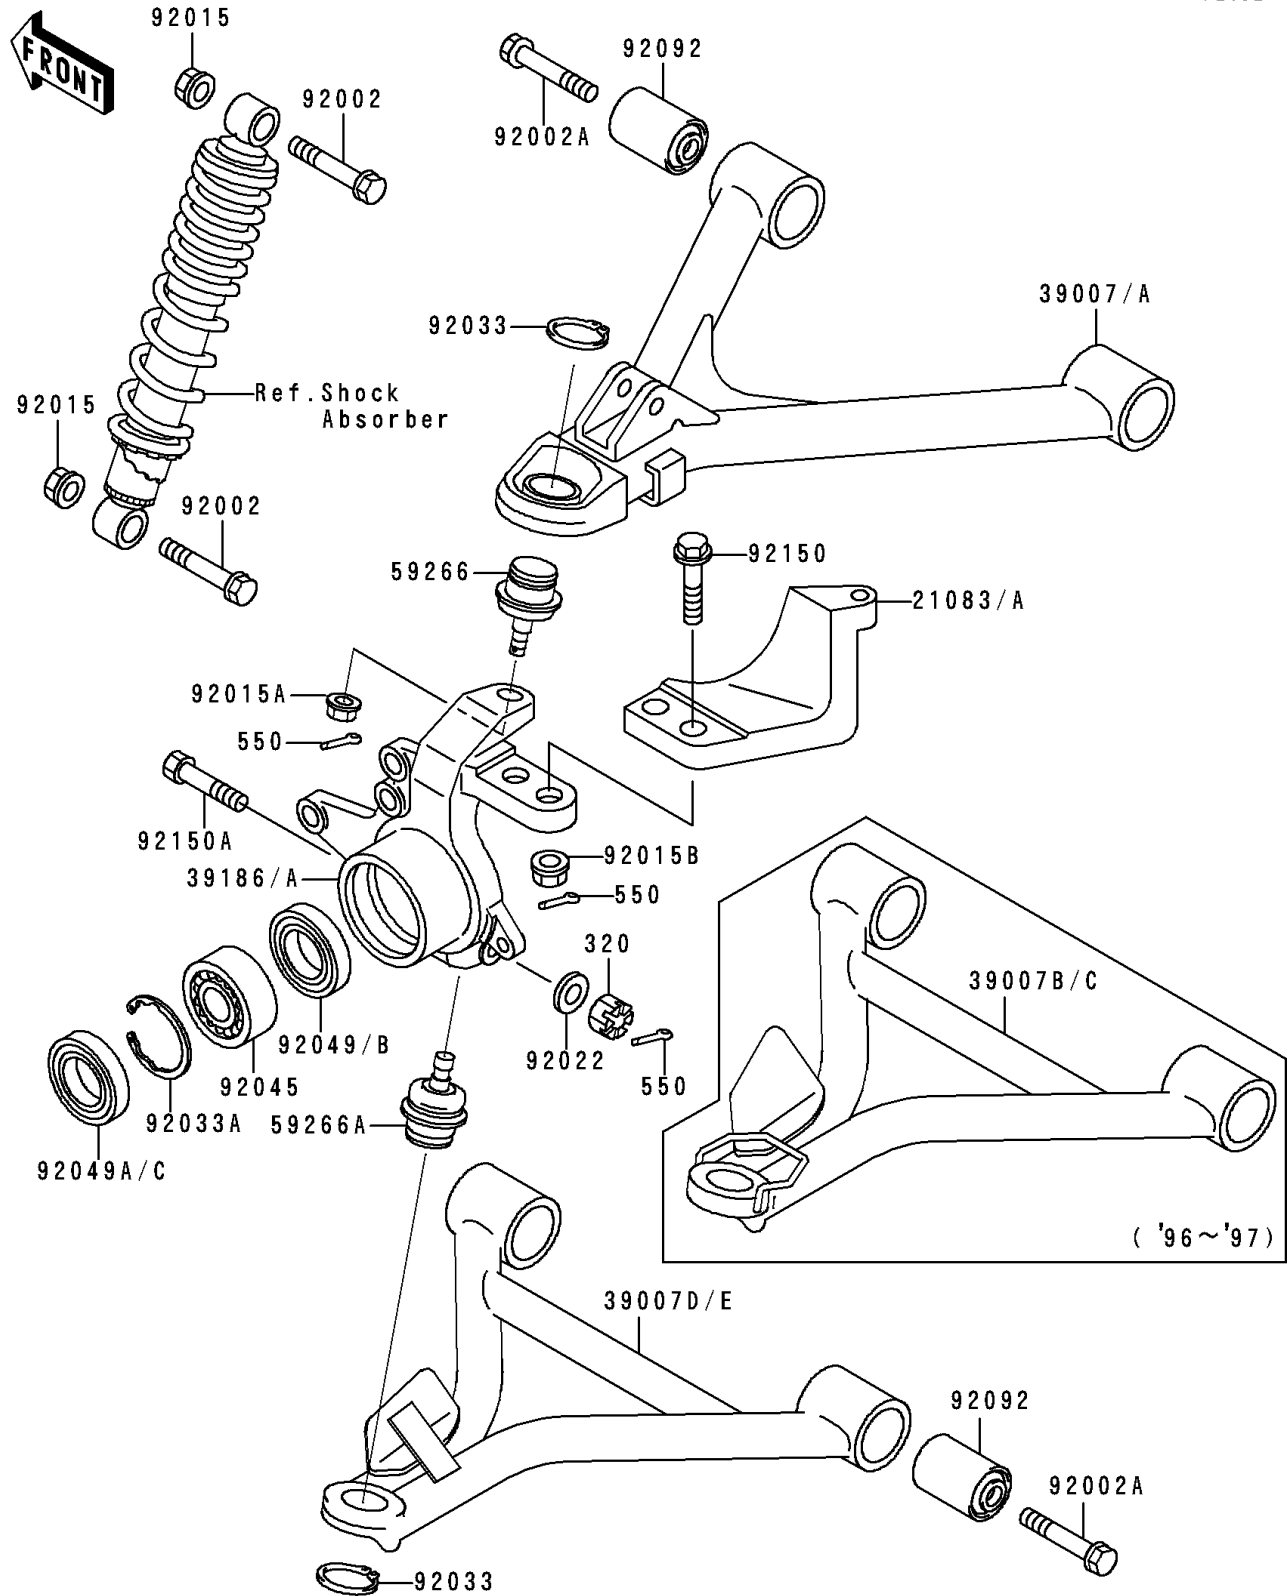

1998 Bayou 400 4X4

PARTS DIAGRAM

Front Suspension

F2152