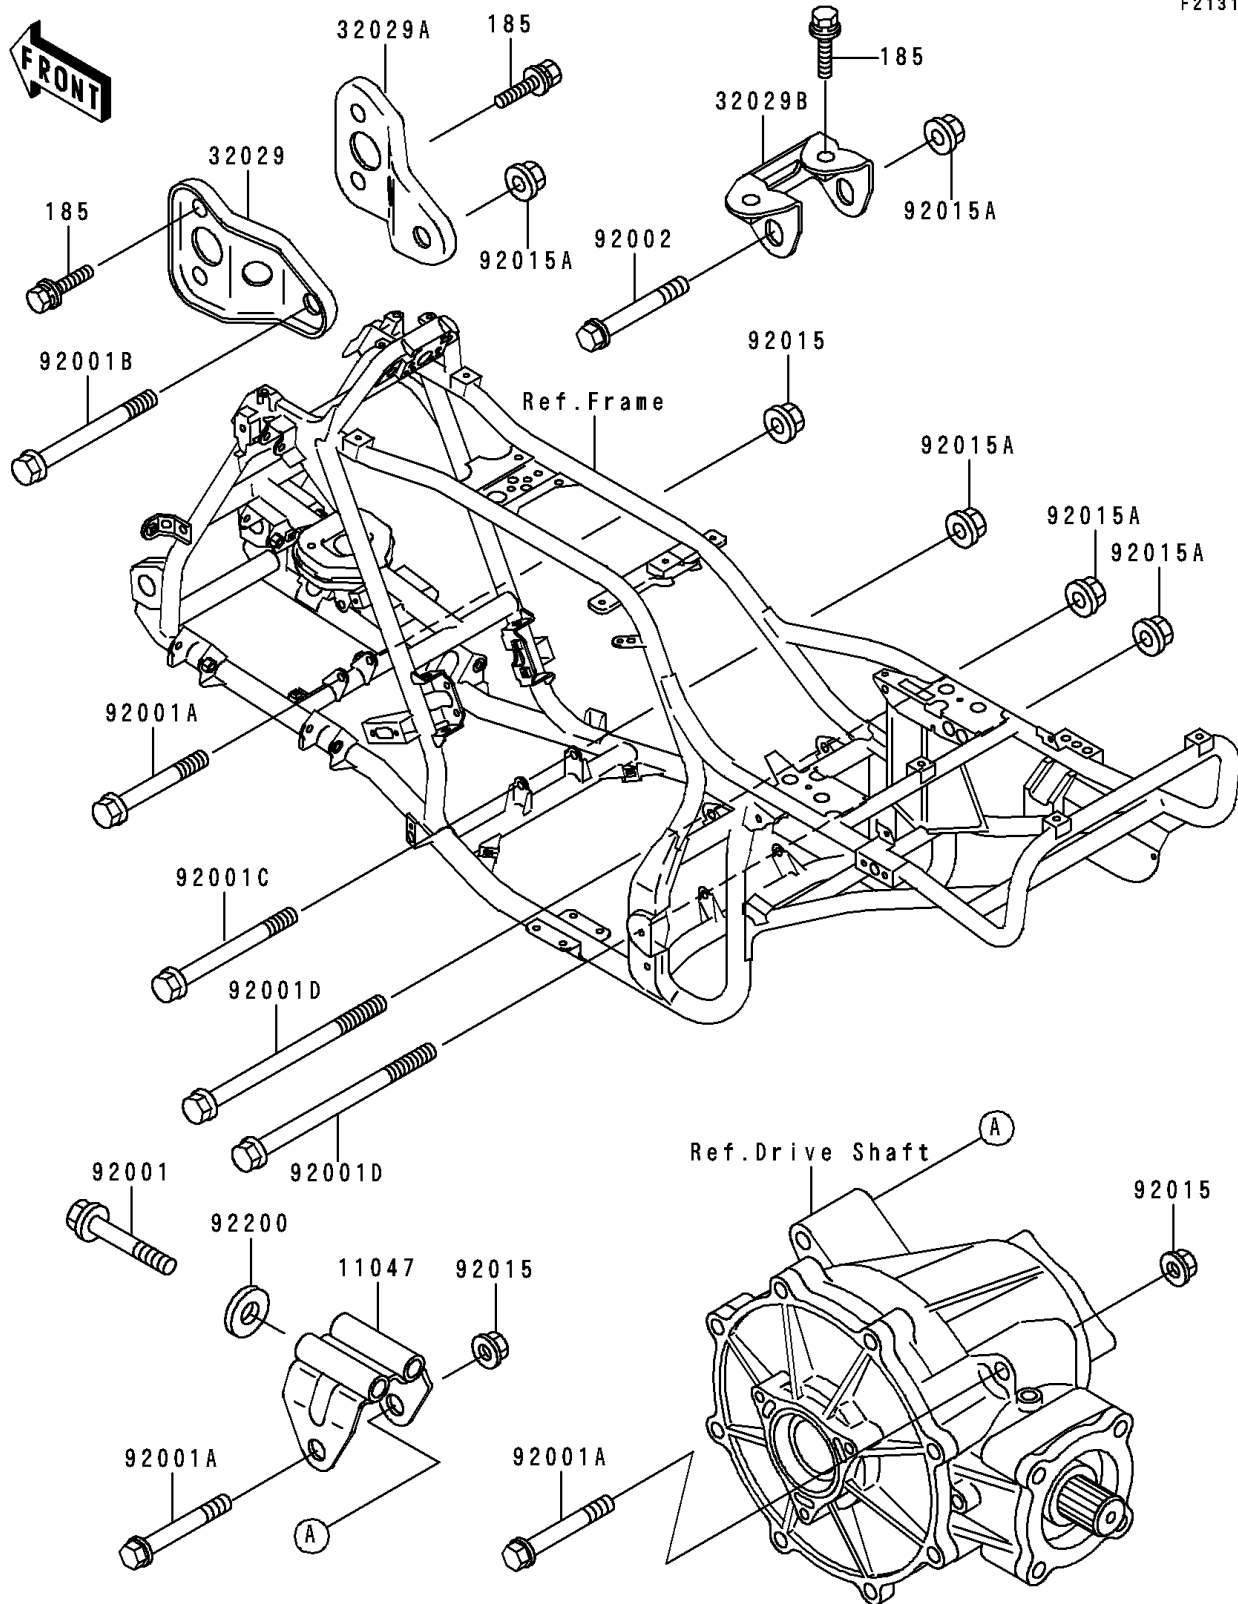

1997 Bayou 400 4X4 (Canada Only)

PARTS DIAGRAM

Frame Fittings

F2131

1997 Bayou 400 4X4 (Canada Only)

PARTS LIST

Frame Fittings

ITEM NAME	PART NUMBER	QUANTITY
-----------	-------------	----------
