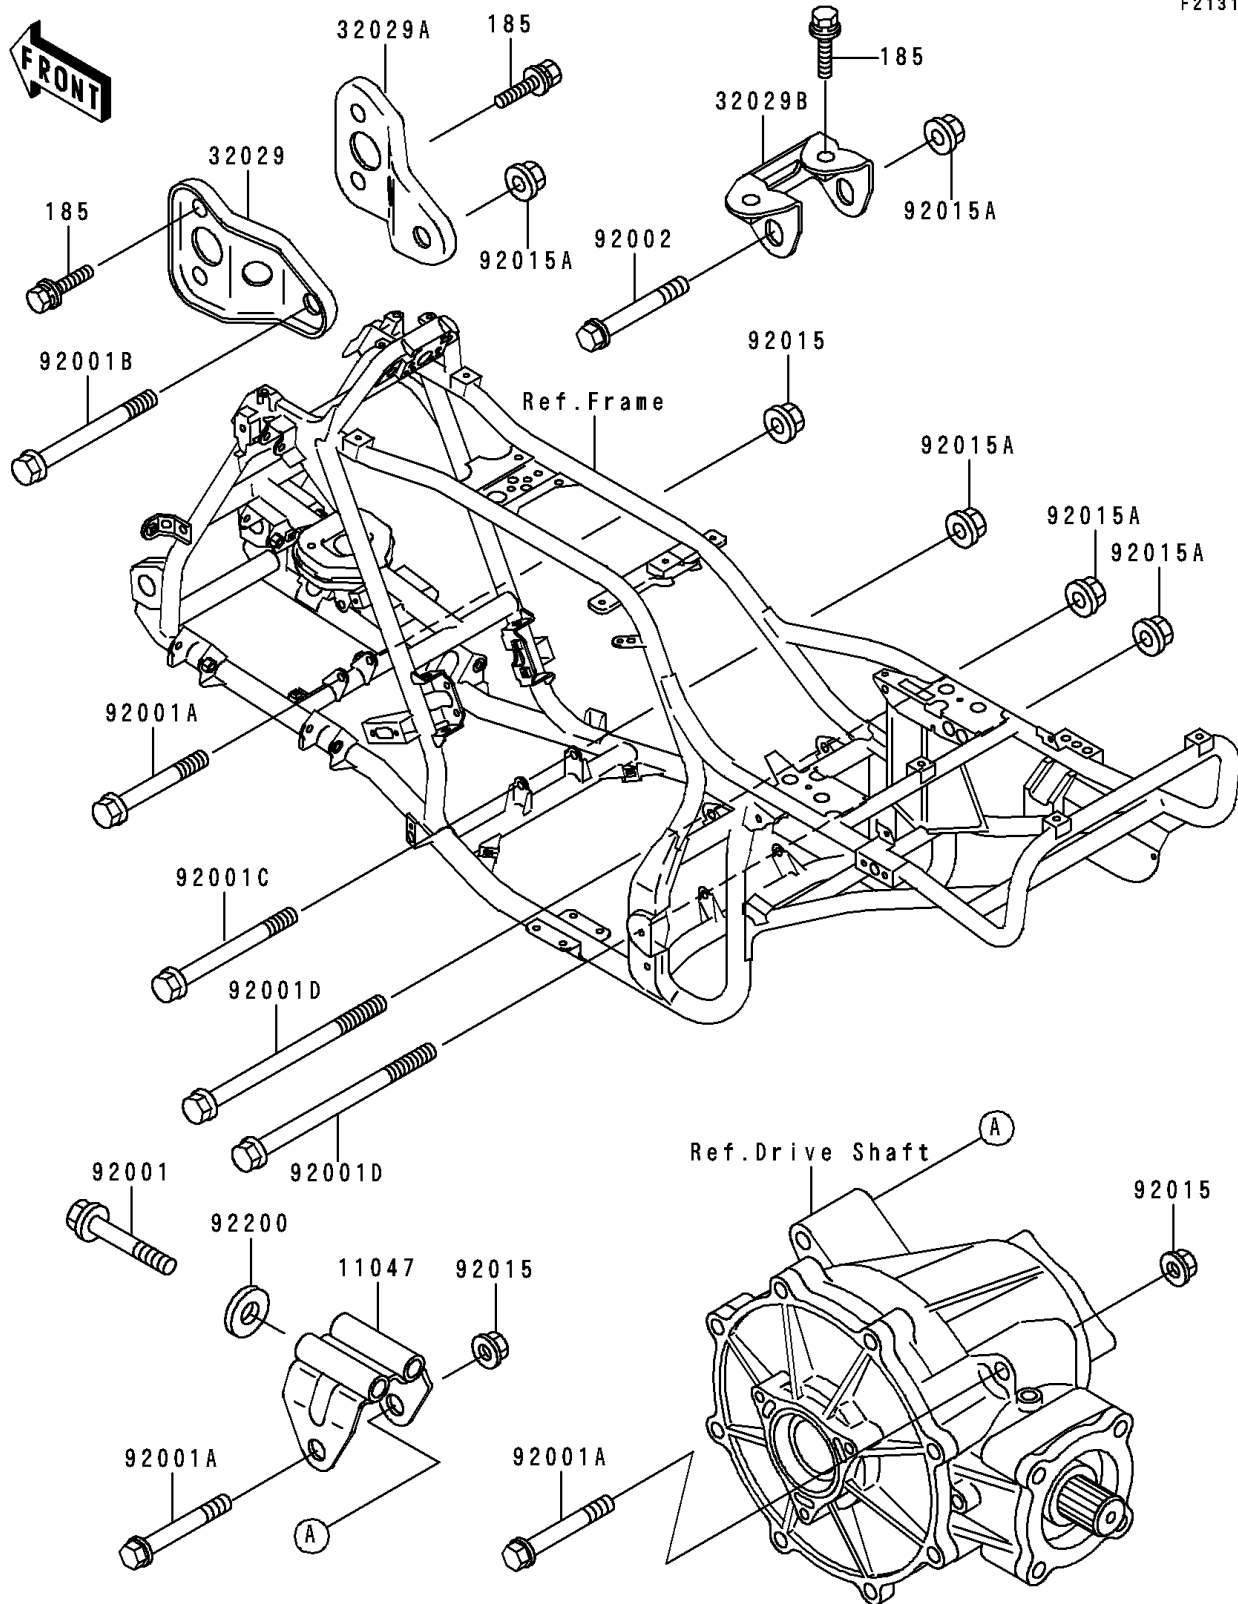

1999 Bayou 400 4X4

PARTS DIAGRAM

Frame Fittings

F2131