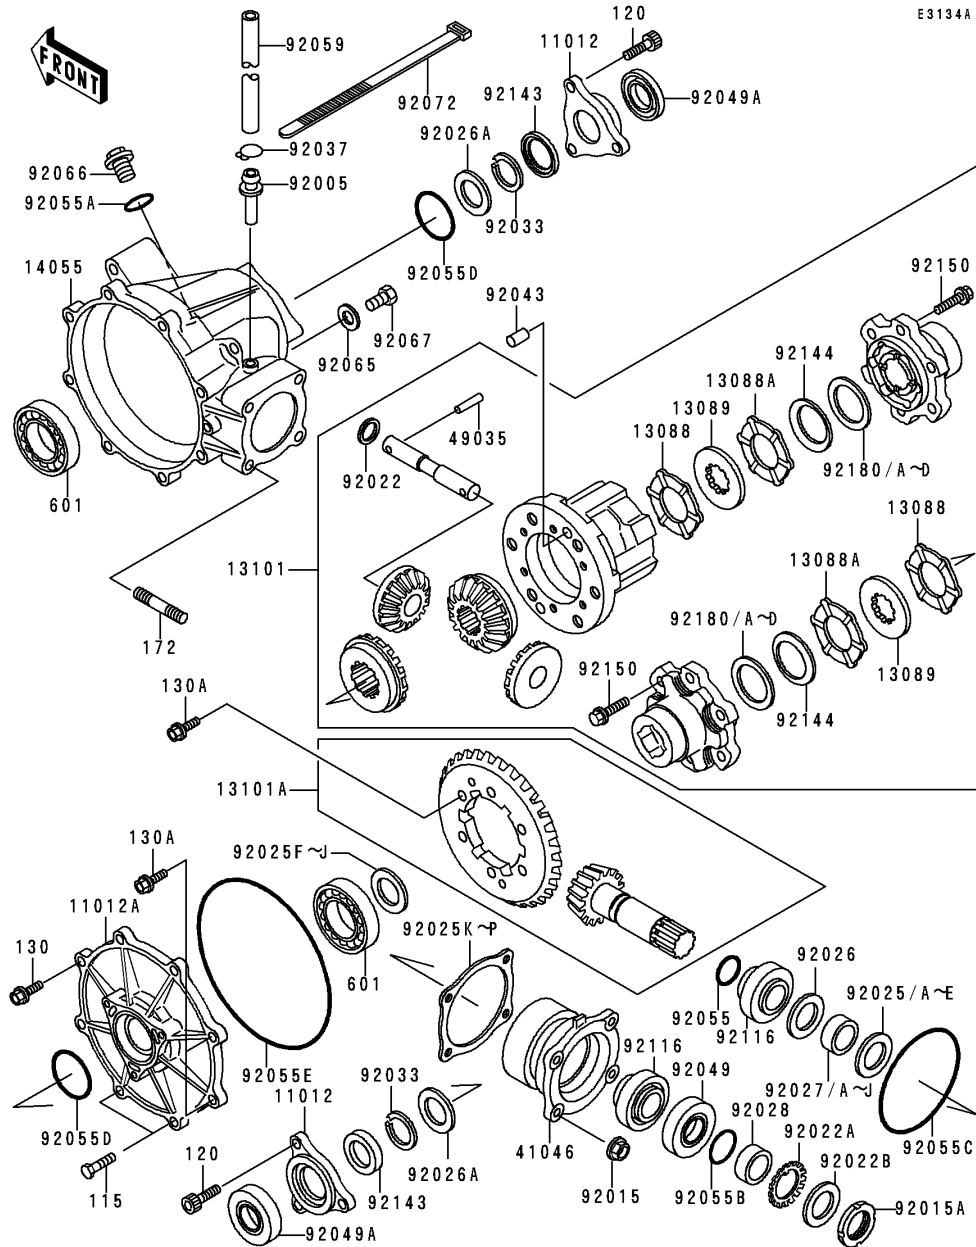

1998 Bayou 400 4X4

PARTS DIAGRAM

Drive Shaft(Differential)

1998 Bayou 400 4X4

PARTS LIST

Drive Shaft(Differential)

ITEM NAME

PART NUMBER

QUANTITY
