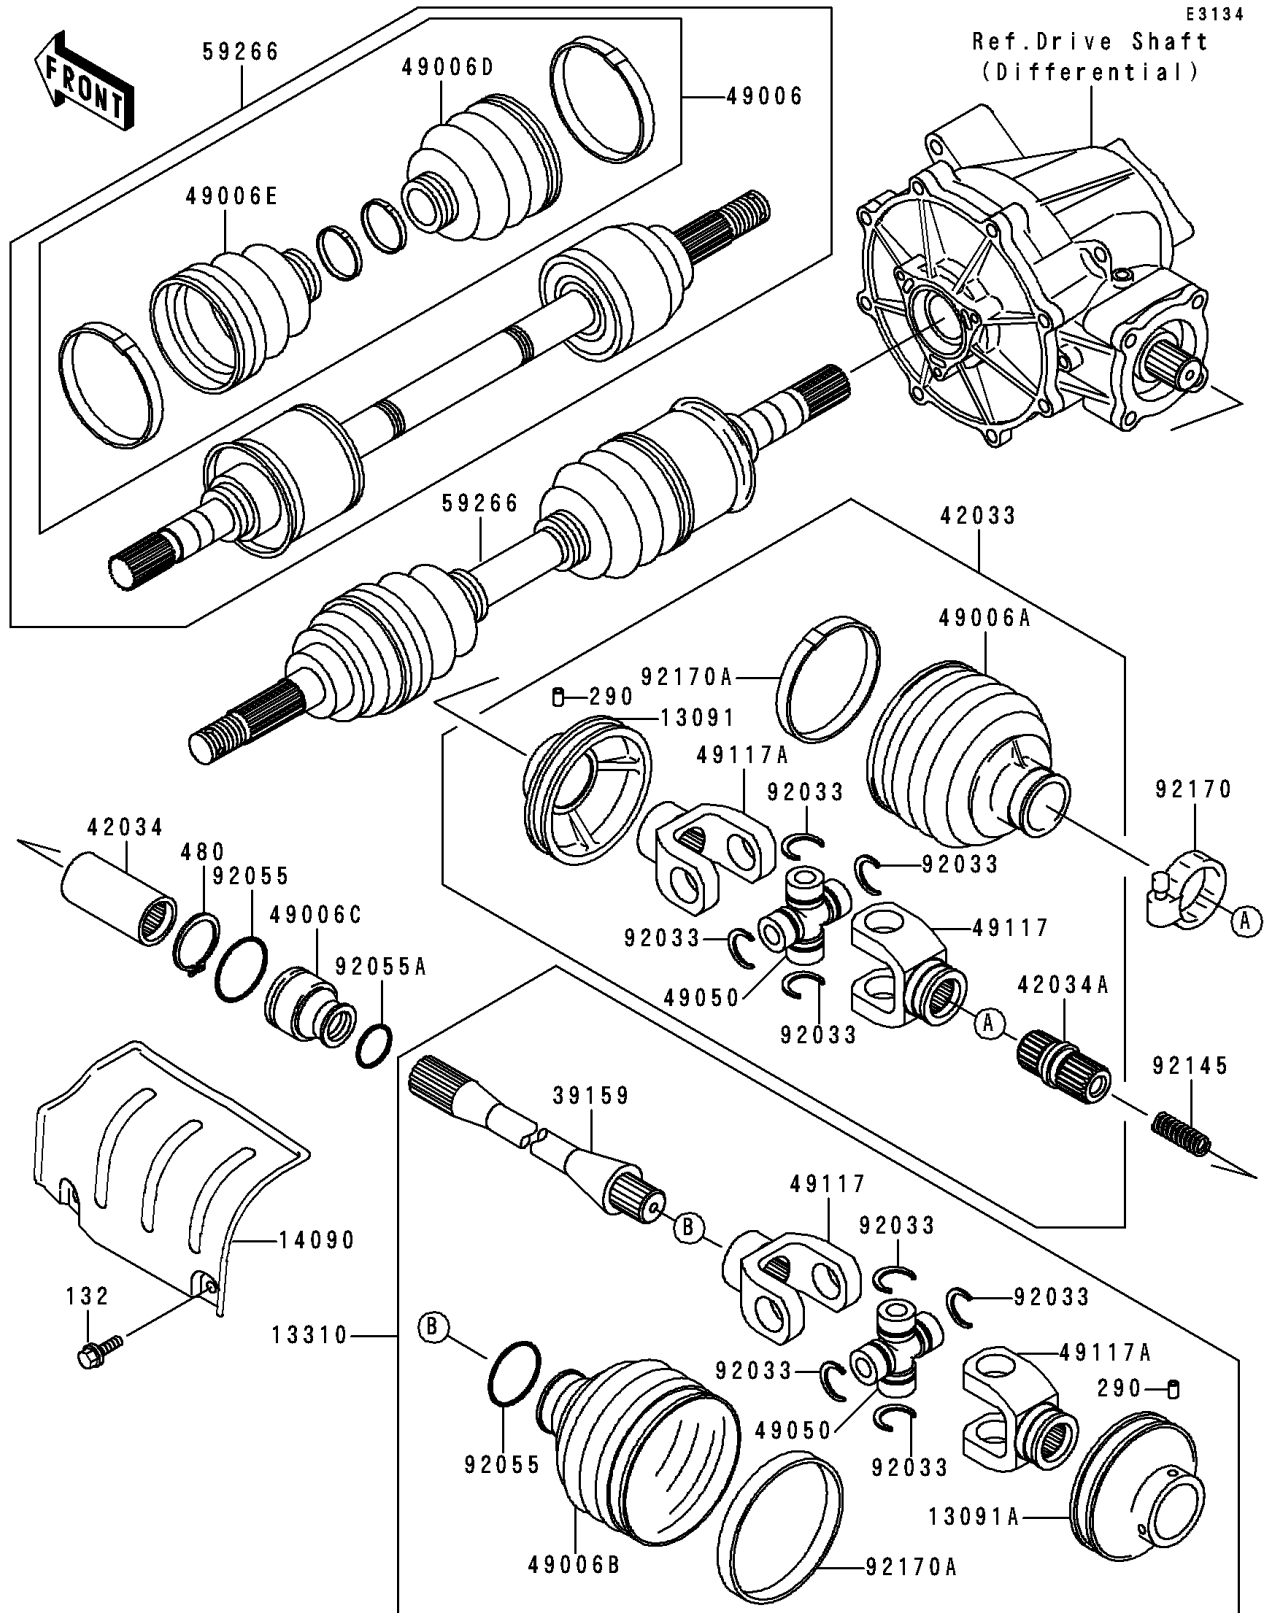

1998 Bayou 400 4X4

PARTS DIAGRAM

Drive Shaft(Front)

1998 Bayou 400 4X4

PARTS LIST

Drive Shaft(Front)

ITEM NAME

PART NUMBER

QUANTITY
