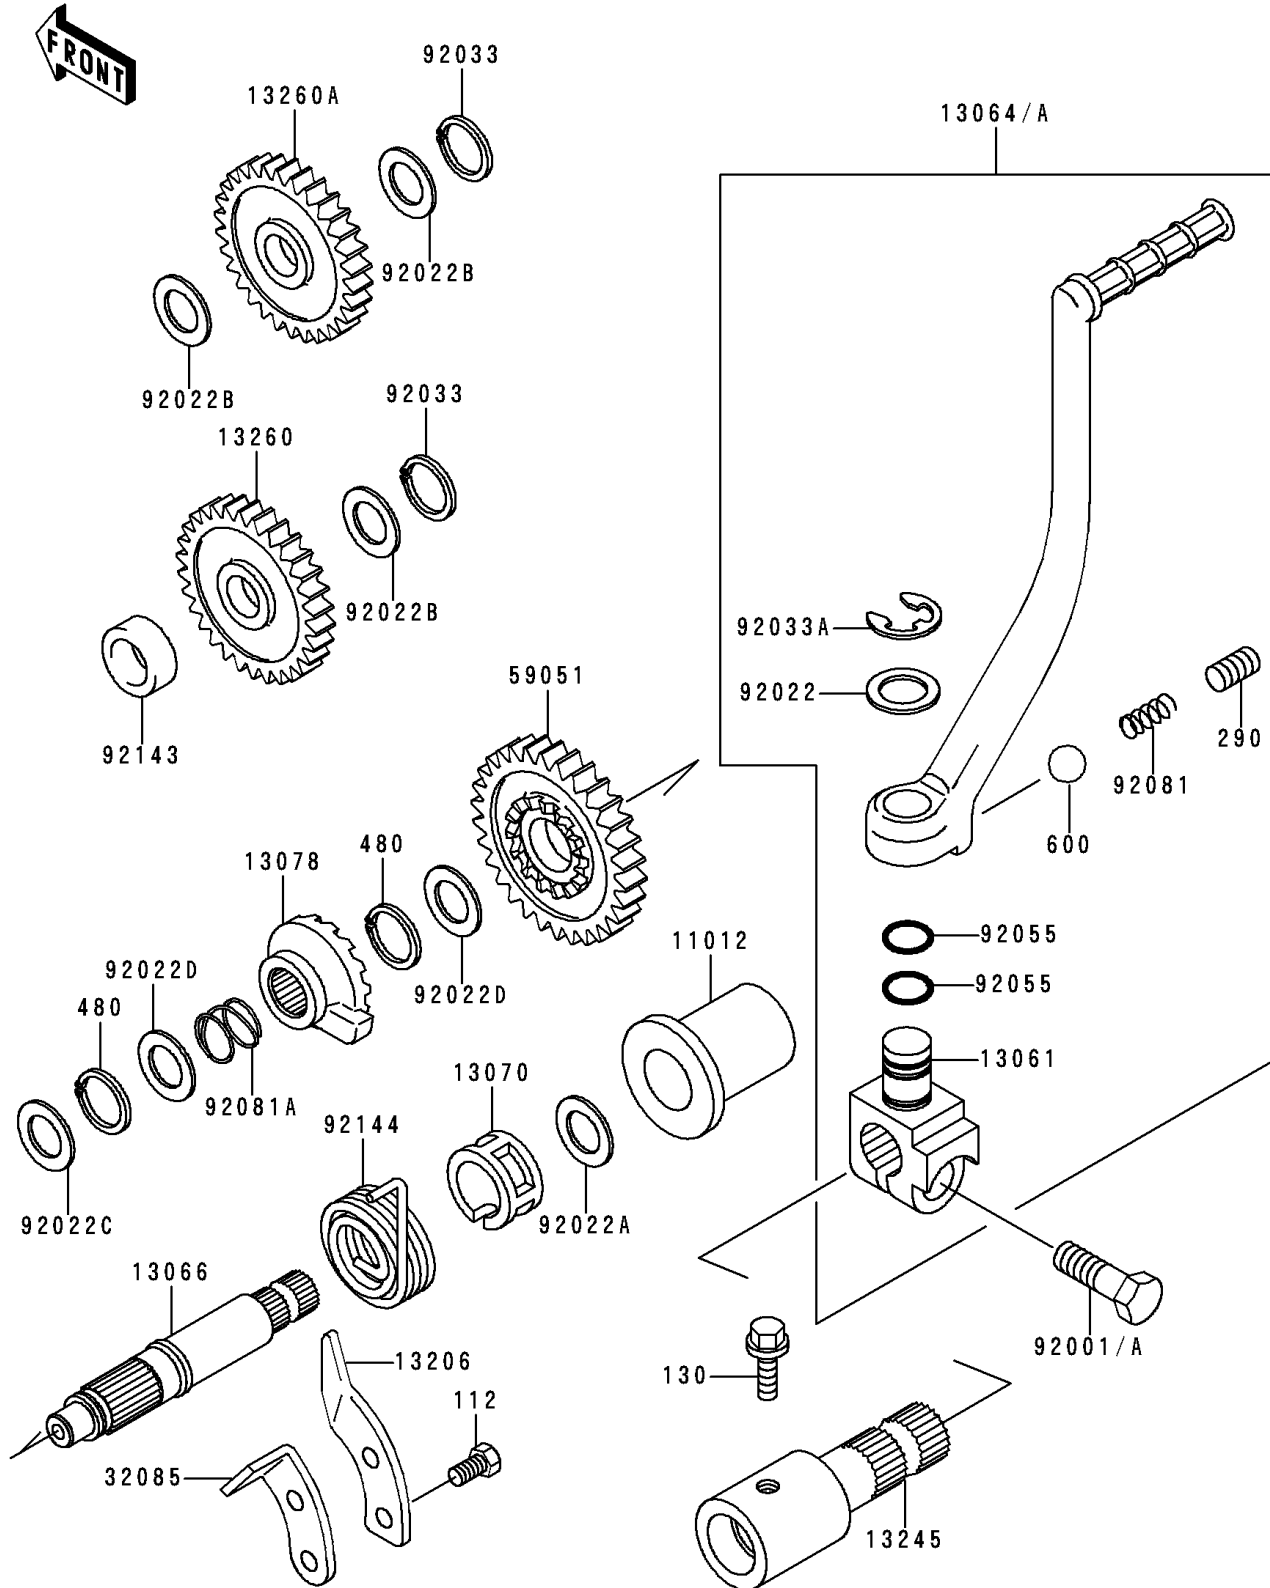

1996 Bayou 400 4X4

PARTS DIAGRAM

Kickstarter Mechanism

E1340

1996 Bayou 400 4X4

PARTS LIST

Kickstarter Mechanism

ITEM NAME	PART NUMBER	QUANTITY
BOLT-UPSET (Ref # 112)	112G0618	2
BOLT-FLANGED (Ref # 130)	130J0610	1
SCREW-SET-SOCKET,8X8 (Ref # 290)	290Q0808	1
CIRCLIP-TYPE-C,16MM (Ref # 480)	480J1600	2
BALL-STEEL,1/4" (Ref # 600)	600A0800	1
CAP,KICKSTARTER (Ref # 11012)	11012-1801	1
BOSS,KICK PEDAL (Ref # 13061)	13061-1189	1
LEVER-ASSY-KICK (Ref # 13064A)	13064-1127	1
SHAFT-KICK (Ref # 13066)	13066-1079	1
GUIDE,KICK SPRING (Ref # 13070)	13070-011	1
RATCHET (Ref # 13078)	13078-1053	1
GUIDE-KICK (Ref # 13206)	13206-1056	1
SHAFT-COMP-KICK (Ref # 13245)	13245-1051	1
GEAR,KICKSTARTER,IDLE,23T (Ref # 13260)	13260-1221	1
GEAR,KICKSTARTER,IDLE,29T (Ref # 13260A)	13260-1222	1
STOPPER (Ref # 32085)	32085-1237	1
GEAR-SPUR,KICKSTARTER,31T (Ref # 59051)	59051-1253	1
BOLT,8X28 (Ref # 92001A)	92001-1042	1
WASHER,15.2X20X1 (Ref # 92022)	92022-1019	1
WASHER,18.5X23X1.2 (Ref # 92022A)	92022-118	1
WASHER,17.3X22X0.5 (Ref # 92022B)	92022-1799	3
WASHER,12.3X20X0.5 (Ref # 92022C)	92022-269	1
WASHER,16.8X22X0.5 (Ref # 92022D)	92022-315	2
RING-SNAP (Ref # 92033)	92033-032	2
RING-SNAP,10MM (Ref # 92033A)	92033-1166	1
RING-O,10X1.5 (Ref # 92055)	92055-061	2
SPRING,KICK PEDAL (Ref # 92081)	92081-020	1
SPRING,RATCHET (Ref # 92081A)	92081-122	1
COLLAR,17X23X5 (Ref # 92143)	92143-1525	1

1996 Bayou 400 4X4

PARTS LIST

Kickstarter Mechanism

ITEM NAME	PART NUMBER	QUANTITY
SPRING,KICKSTARTER (Ref # 92144)	92144-1001	1
LEVER-ASSY-KICK (Ref # 13064)	13064-1127	1
BOLT,8X28 (Ref # 92001)	92001-1042	1