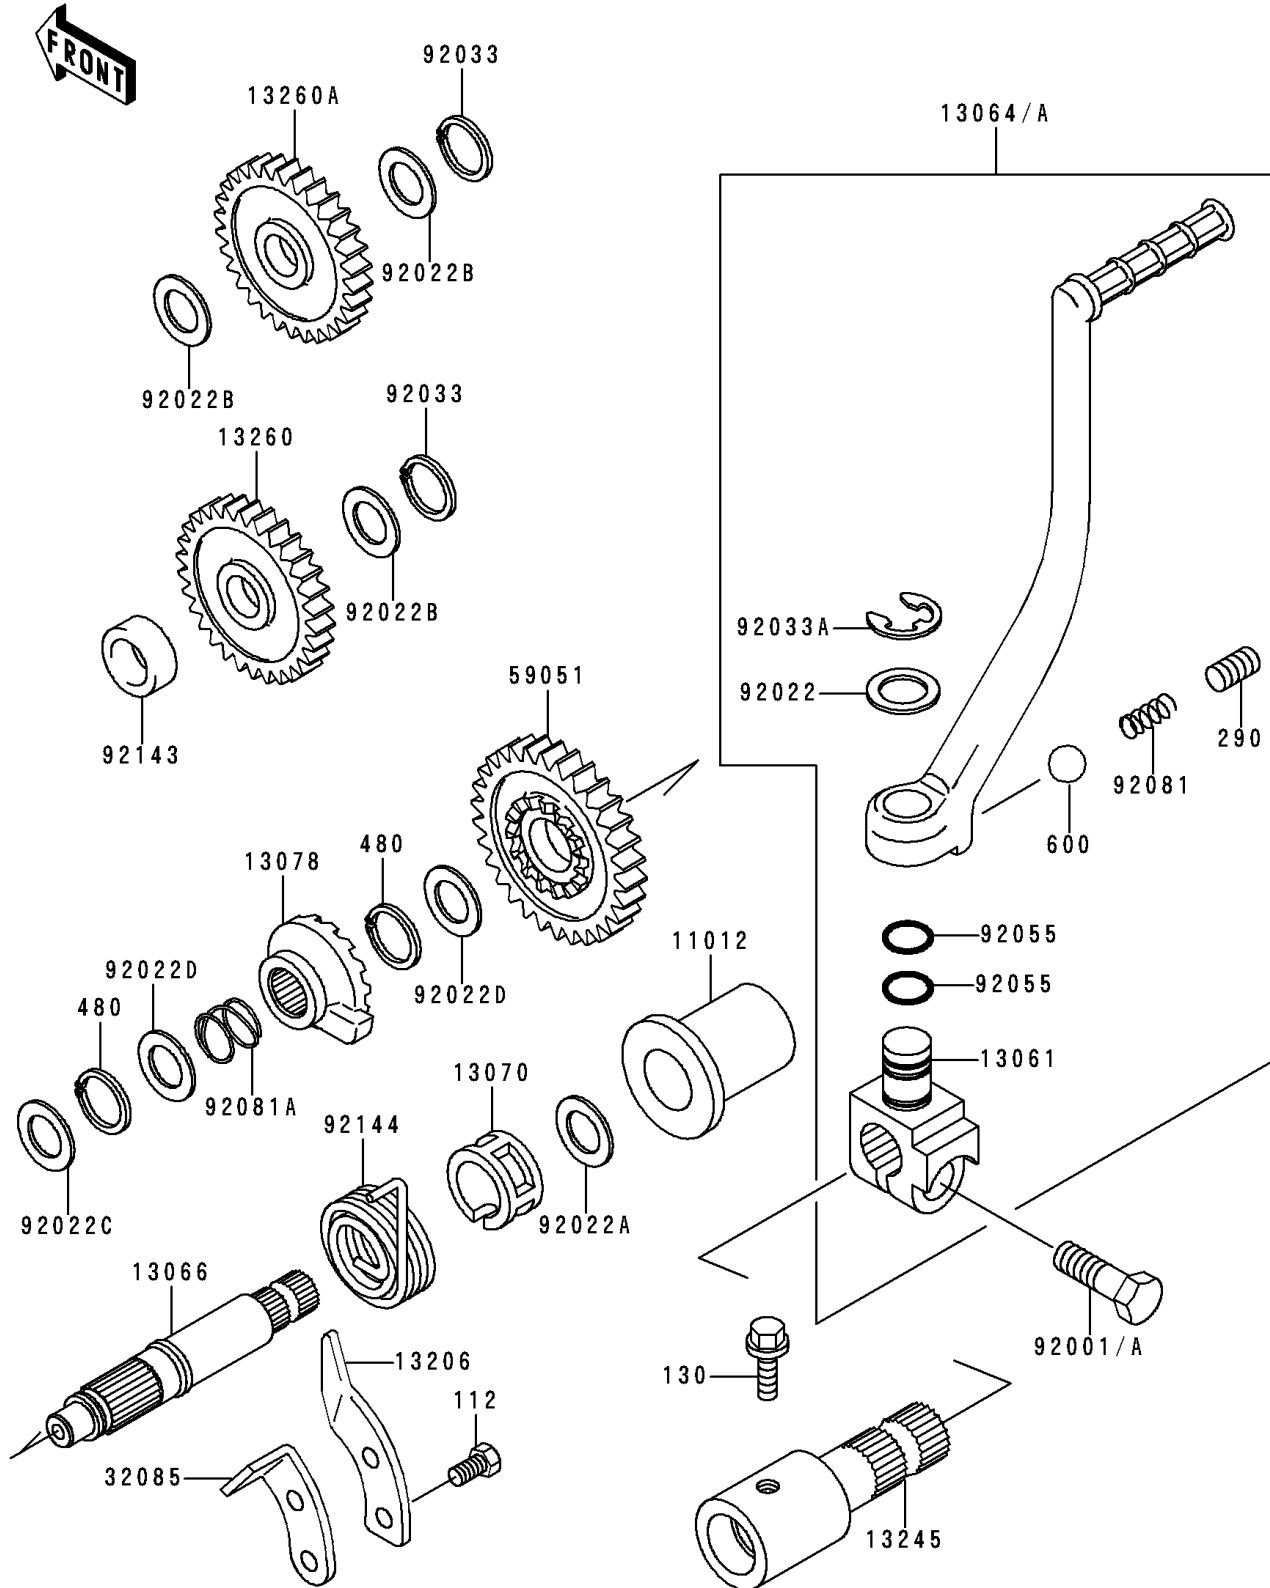

1996 Bayou 400 4X4

PARTS DIAGRAM

Kickstarter Mechanism

E1340

1996 Bayou 400 4X4

PARTS LIST

Kickstarter Mechanism

ITEM NAME

PART NUMBER

QUANTITY
