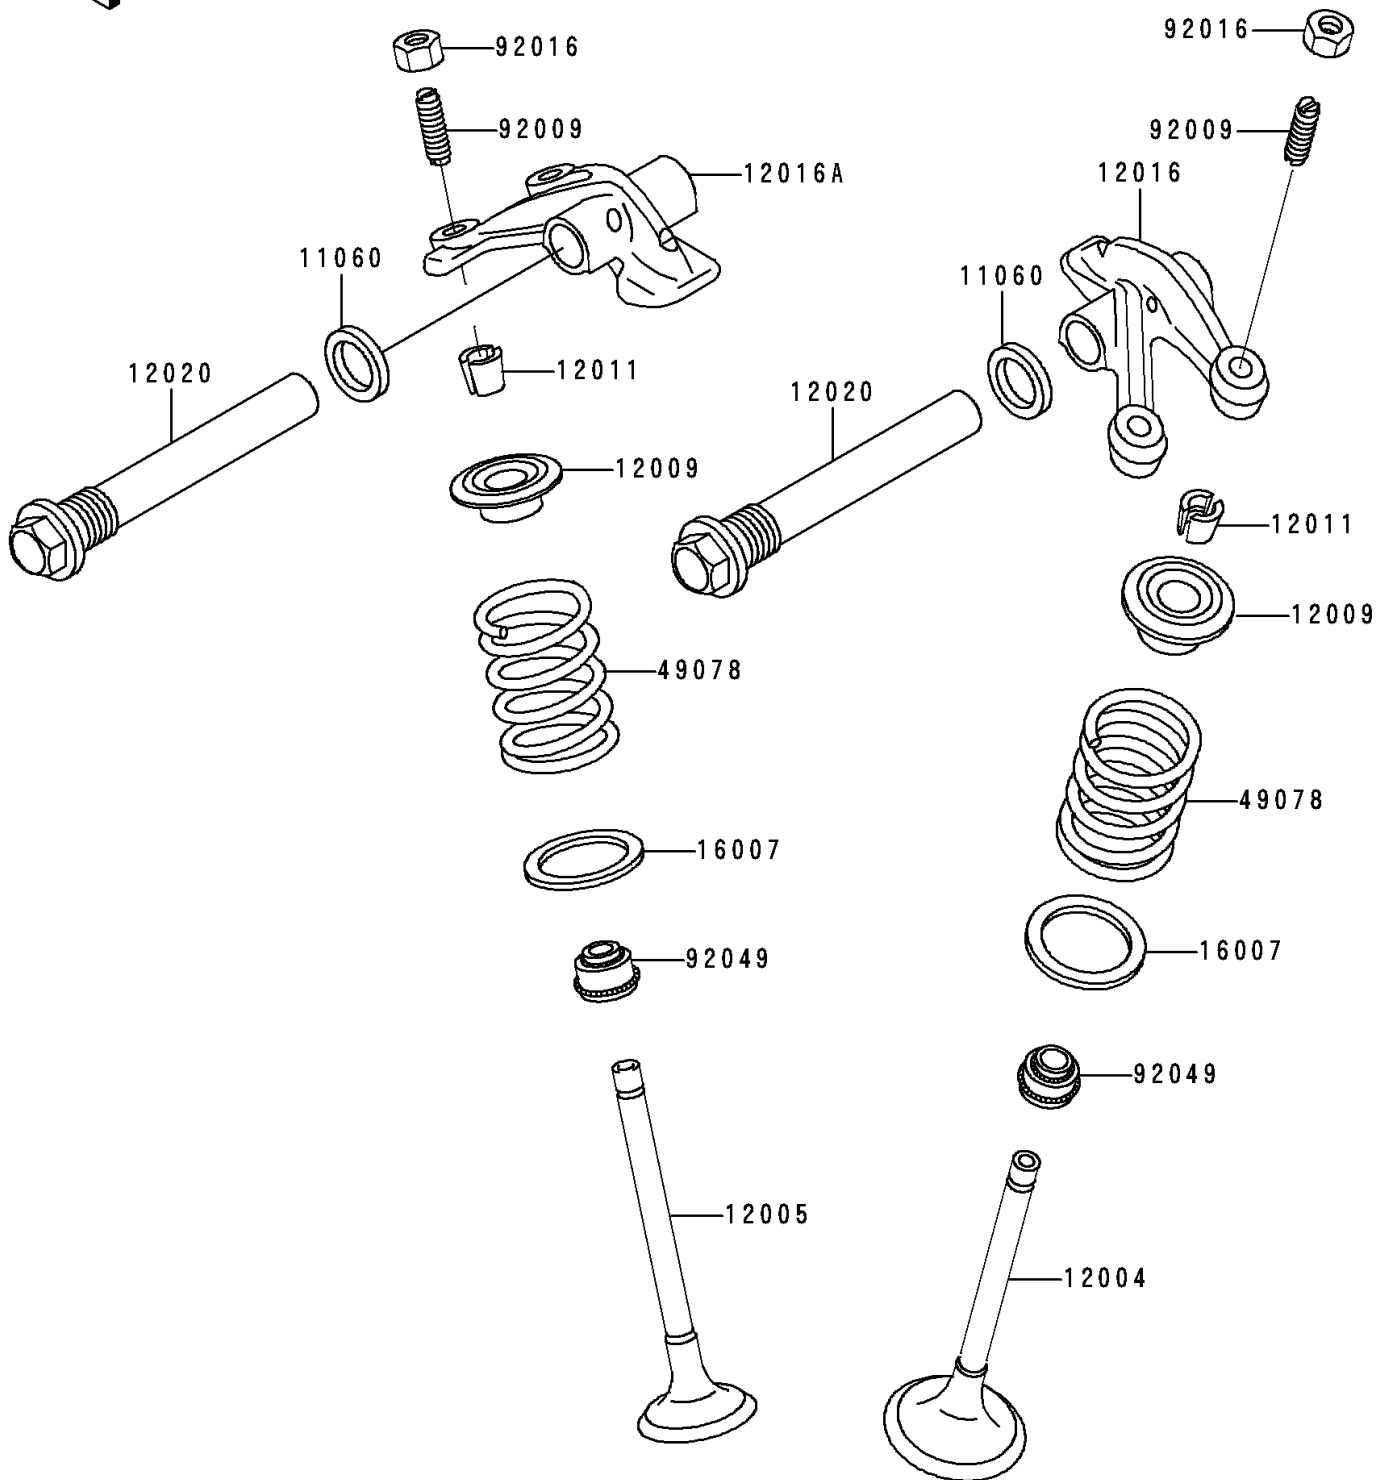

1998 Bayou 400 4X4

PARTS DIAGRAM

Valve(s)

E1210

1998 Bayou 400 4X4

PARTS LIST

Valve(s)

ITEM NAME

PART NUMBER

QUANTITY
