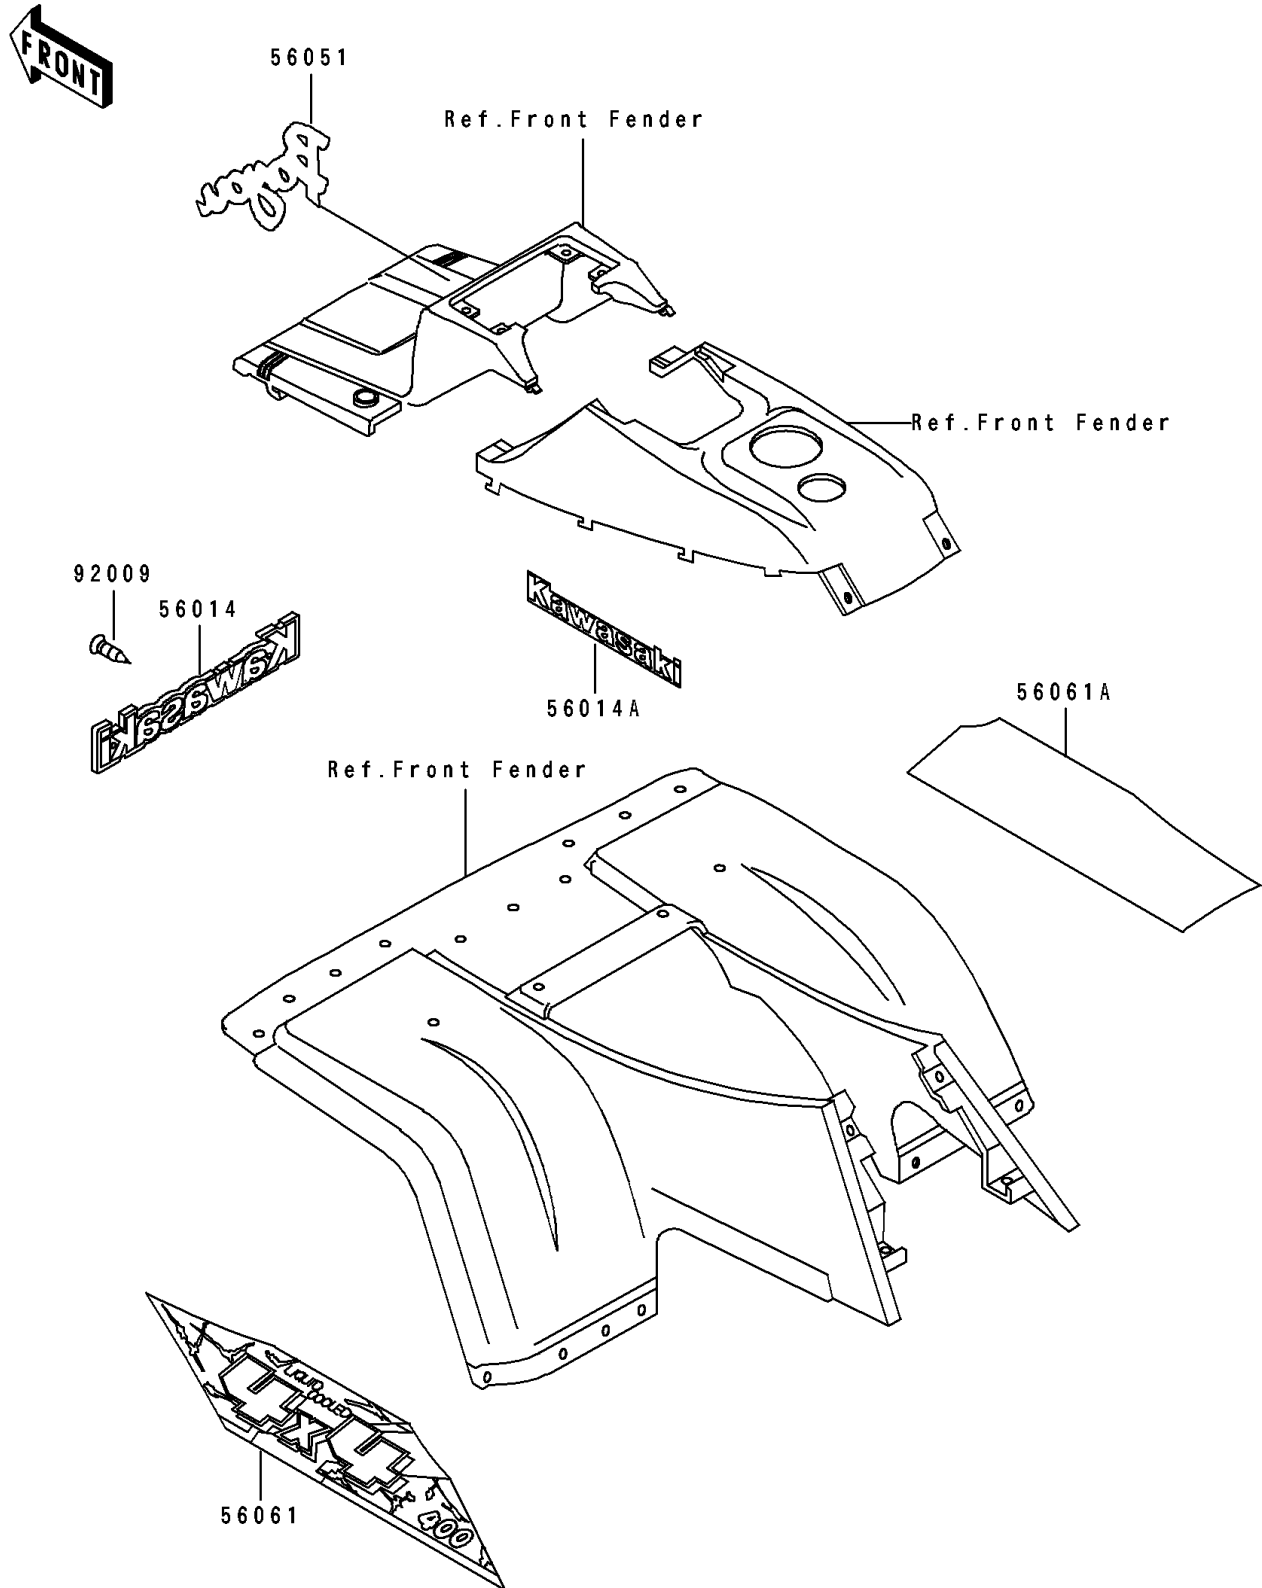

## PARTS DIAGRAM

Decals(Green)(KLF400-B3)

F2861D

## PARTS LIST

Decals(Green)(KLF400-B3)

**ITEM NAME**

**PART NUMBER**

**QUANTITY**

---