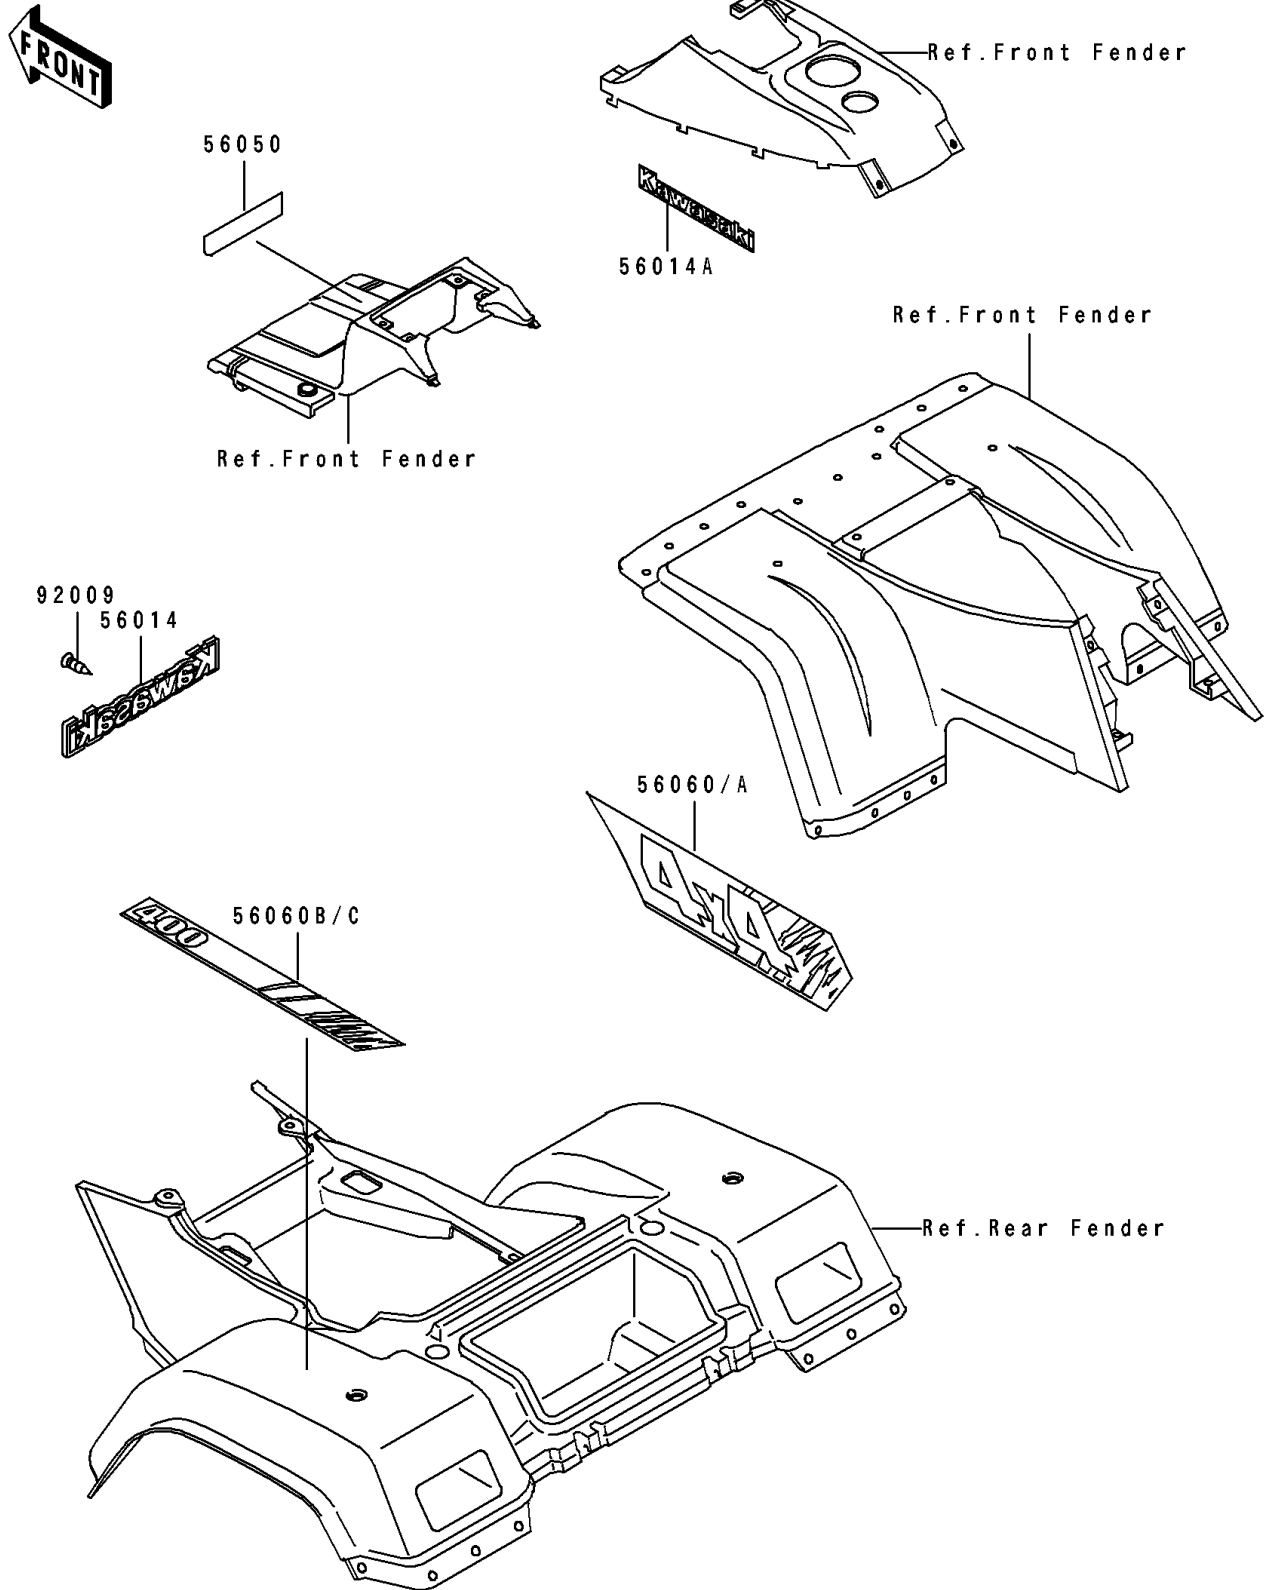

1994 Bayou 400 4X4

PARTS DIAGRAM

Decals(Blue)(KLF400-B2)

F2861B

1994 Bayou 400 4X4

PARTS LIST

Decals(Blue)(KLF400-B2)

ITEM NAME

PART NUMBER

QUANTITY
