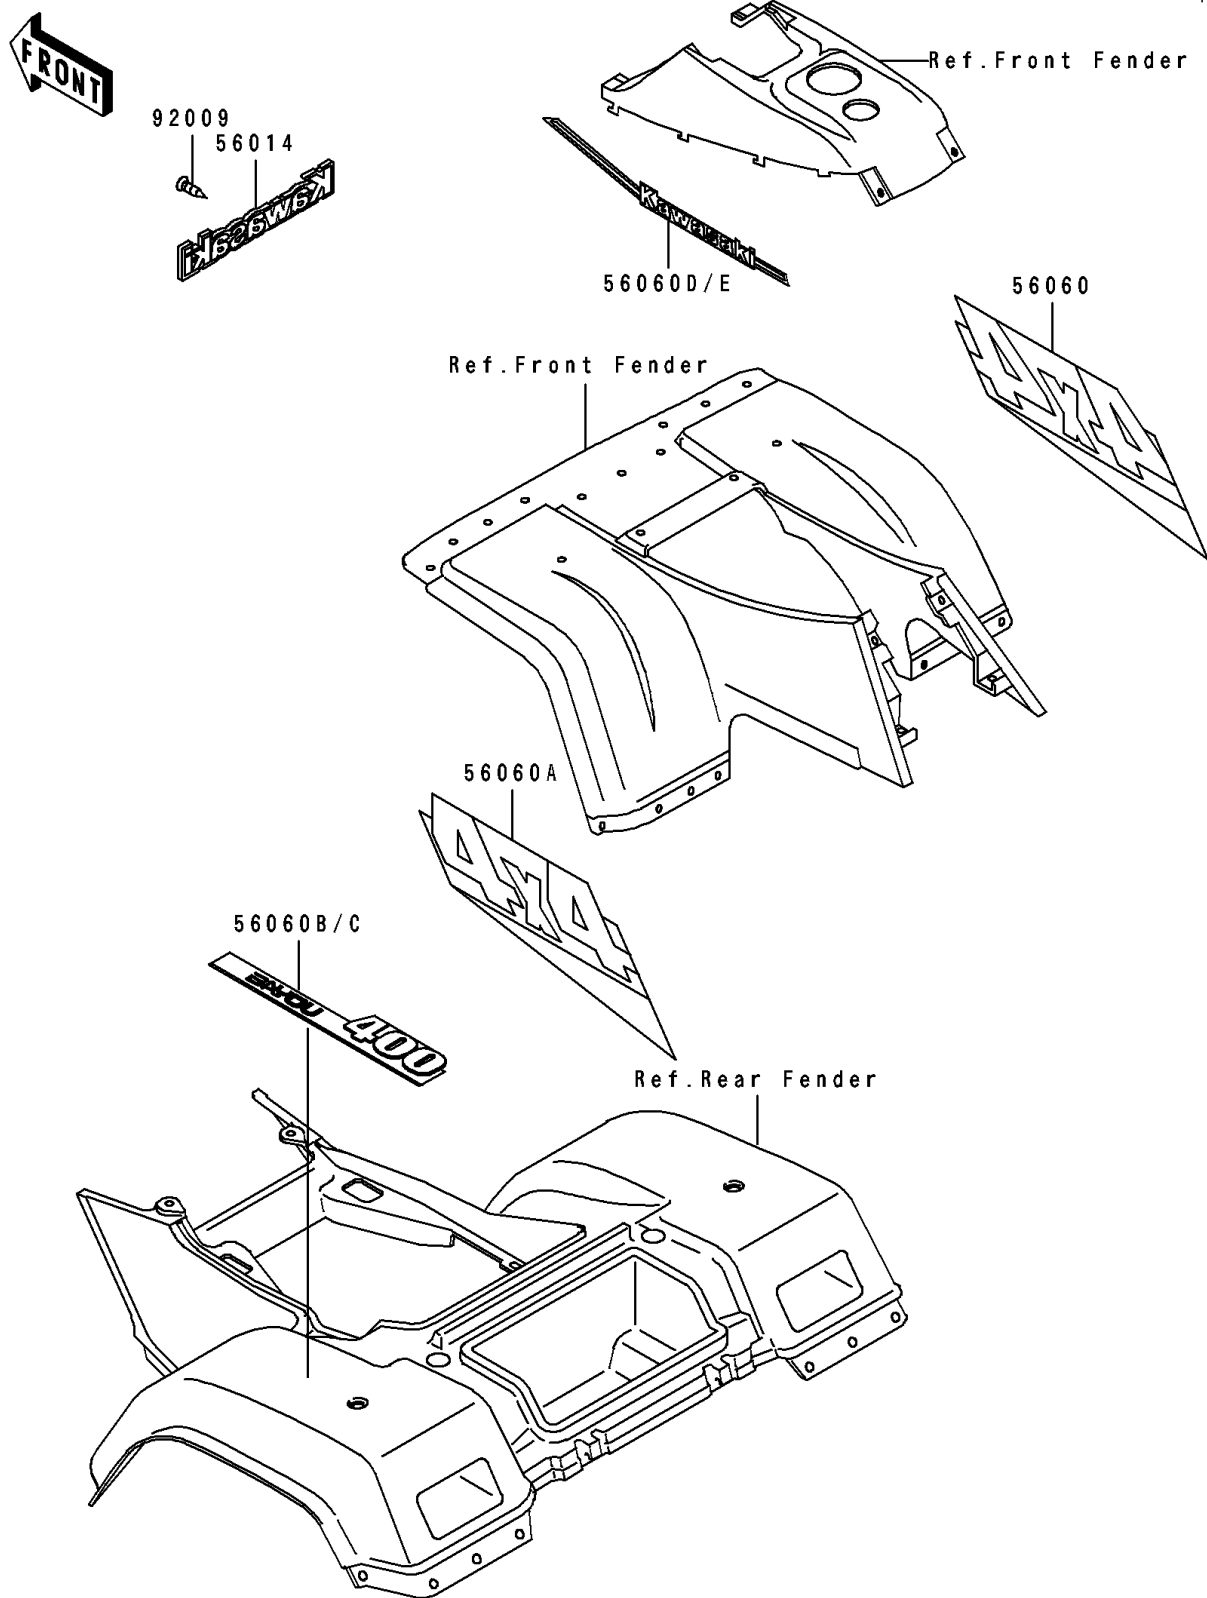

1993 Bayou 400 4X4

PARTS DIAGRAM

Decals(Gray)(KLF400-B1)

F2861A

1993 Bayou 400 4X4

PARTS LIST

Decals(Gray)(KLF400-B1)

ITEM NAME

PART NUMBER

QUANTITY
