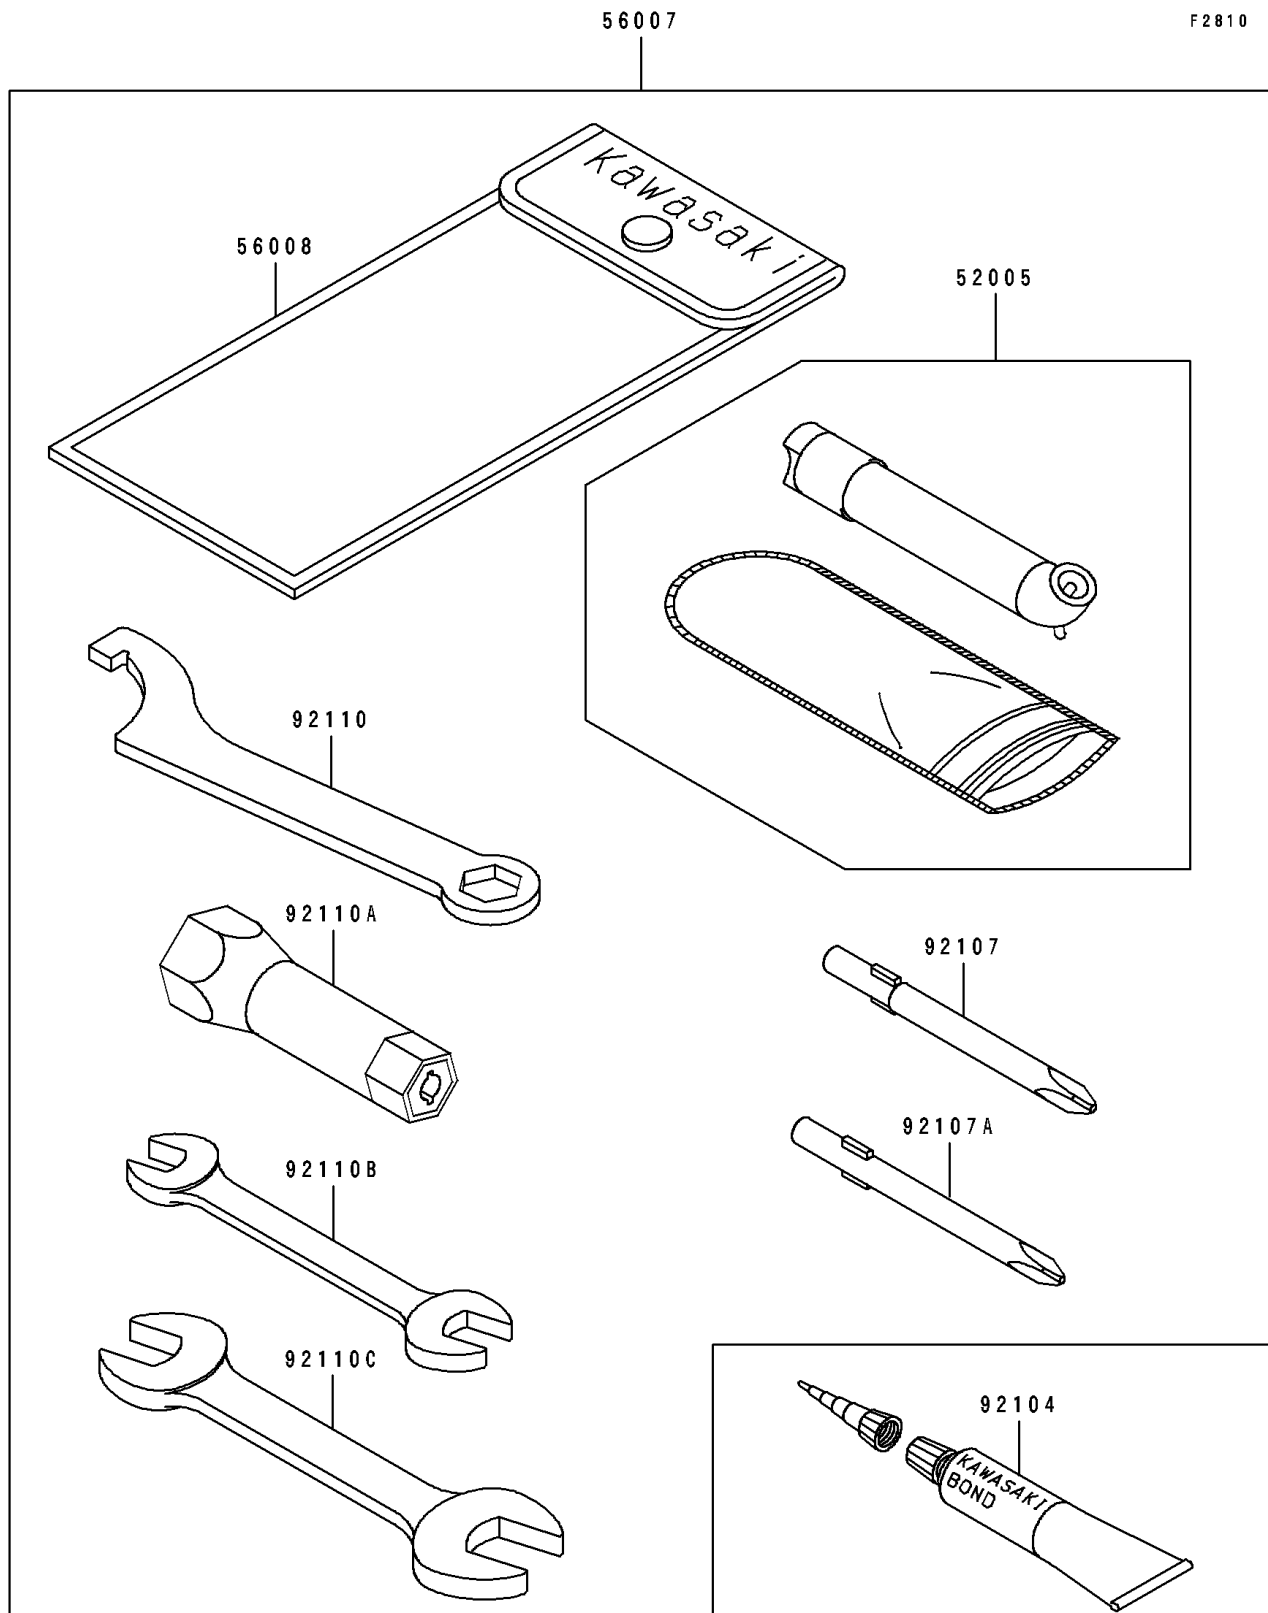

1993 Bayou 400 4X4

PARTS DIAGRAM

Owner's Tools