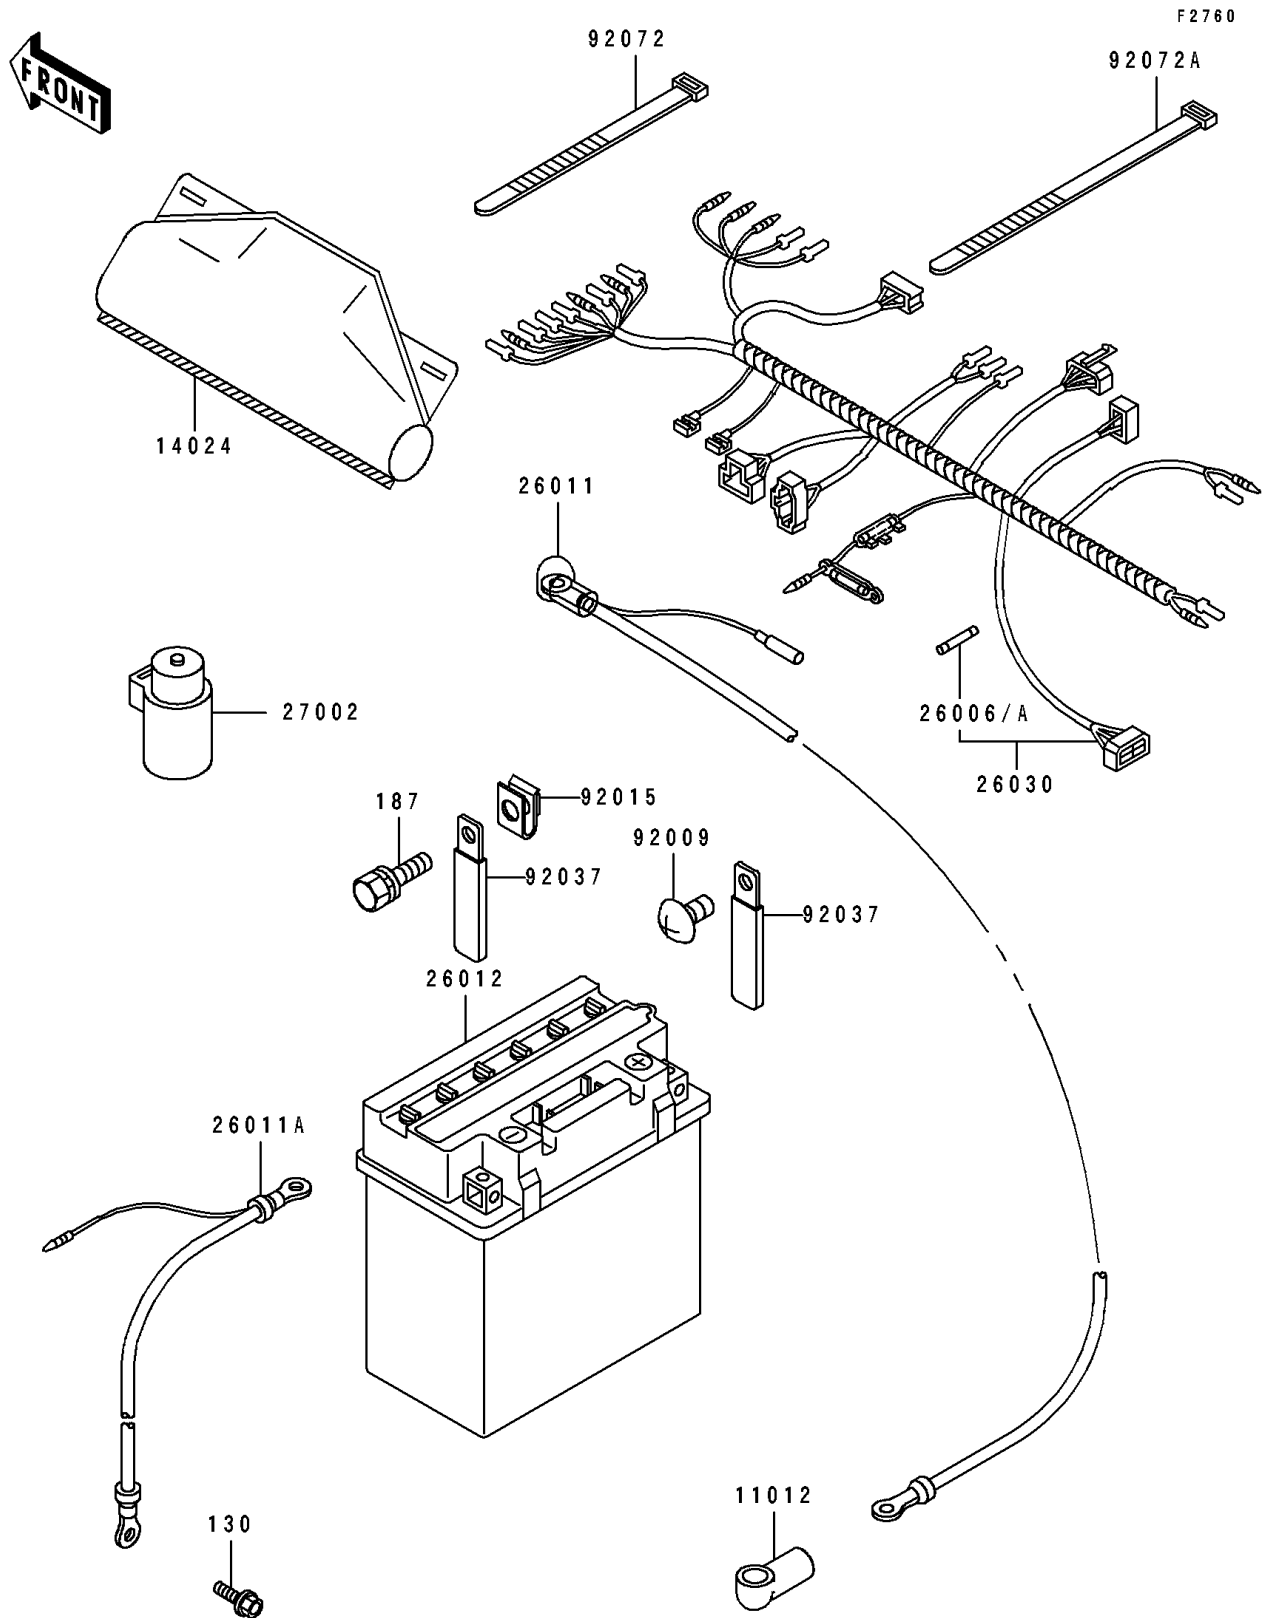

1995 Bayou 400 4X4

PARTS DIAGRAM

Chassis Electrical Equipment

1995 Bayou 400 4X4

PARTS LIST

Chassis Electrical Equipment

ITEM NAME	PART NUMBER	QUANTITY
CAP,TERMINAL (Ref # 11012)	11012-1354	1
COVER,COUPLER (Ref # 14024)	14024-1624	1
FUSE,30A,L=30 (Ref # 26006)	26006-1059	2
FUSE,8A,L=30 (Ref # 26006A)	26006-1062	1
WIRE-LEAD,BATTERY(+) (Ref # 26011)	26011-1513	1
WIRE-LEAD,BATTERY(-) (Ref # 26011A)	26011-1514	1
BATTERY,YB16CL-B,12V 19AH (Ref # 26012)	26012-1242	1
HARNESS,MAIN (Ref # 26030)	26030-1119	1
RELAY-ASSY (Ref # 27002)	27002-1051	1
SCREW,TAPPING,4X8 (Ref # 92009)	92009-1155	3
NUT,6MM (Ref # 92015)	92015-1671	2
CLAMP,WIRING HARNESS (Ref # 92037)	92037-1069	5
BAND,L=123 (Ref # 92072)	92072-030	2
BAND,L=188 (Ref # 92072A)	92072-1239	14
BOLT-FLANGED,6X10 (Ref # 130)	130B0610	1
BOLT-UPSET-WSP (Ref # 187)	187C0614	2