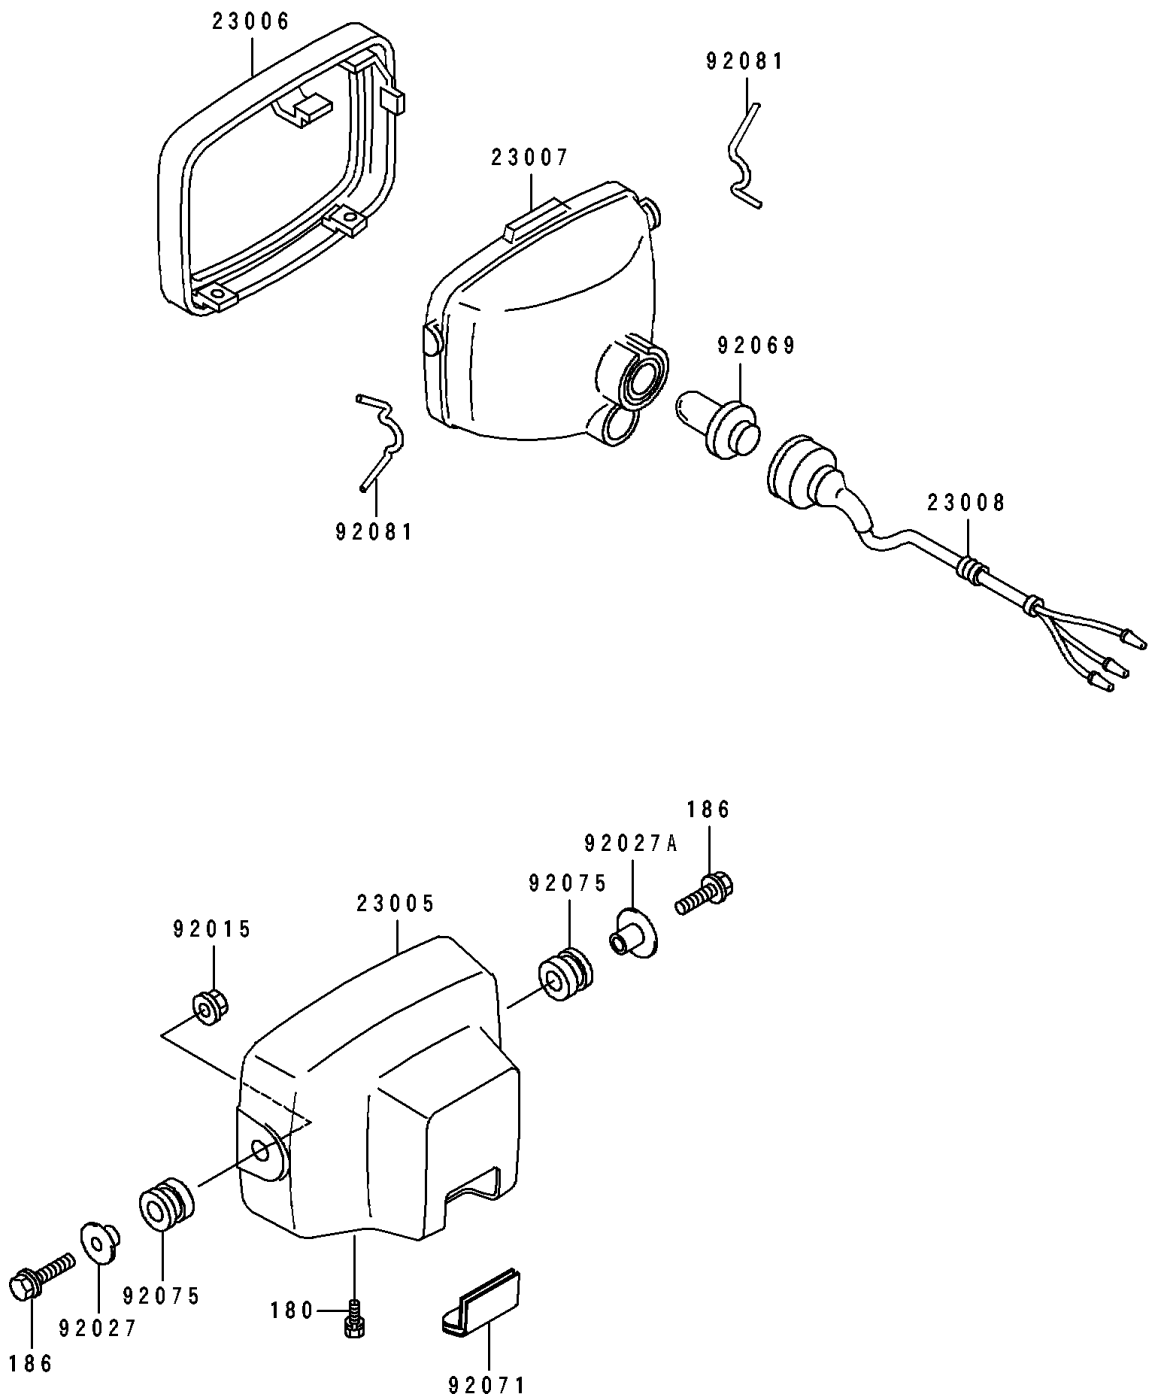

1995 Bayou 400 4X4

PARTS DIAGRAM

Headlight(s)

F2710

1995 Bayou 400 4X4

PARTS LIST

Headlight(s)

ITEM NAME

PART NUMBER

QUANTITY
