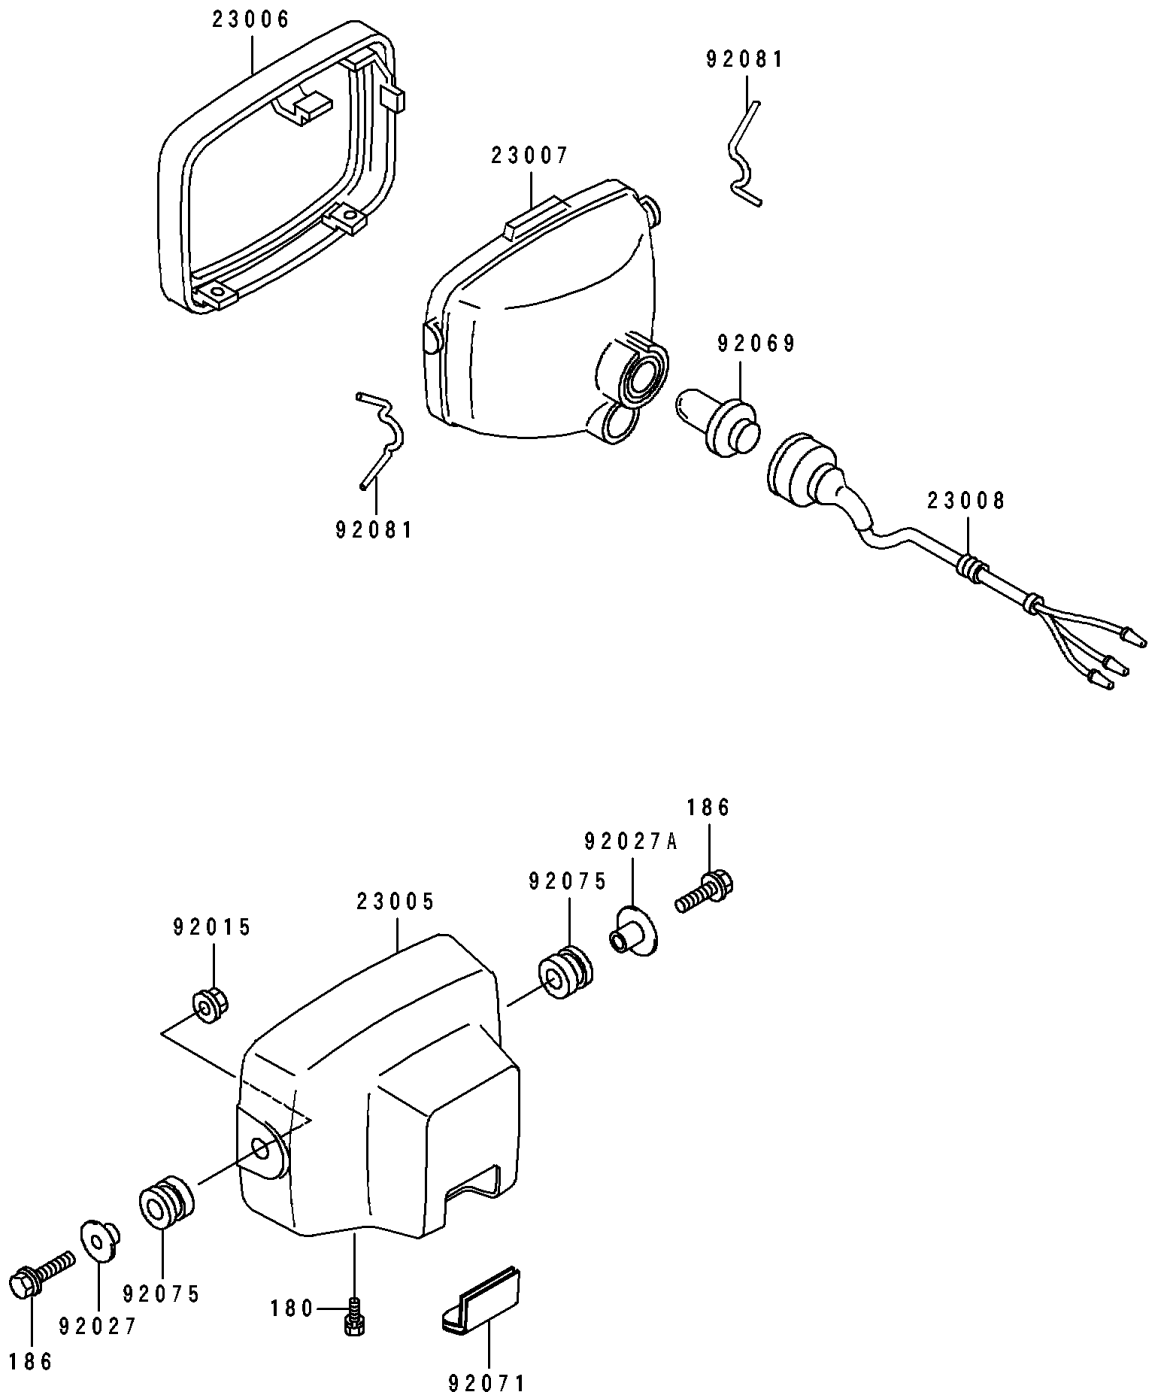

1993 Bayou 400 4X4

PARTS DIAGRAM

Headlight(s)

F2710

1993 Bayou 400 4X4

PARTS LIST

Headlight(s)

ITEM NAME

PART NUMBER

QUANTITY
