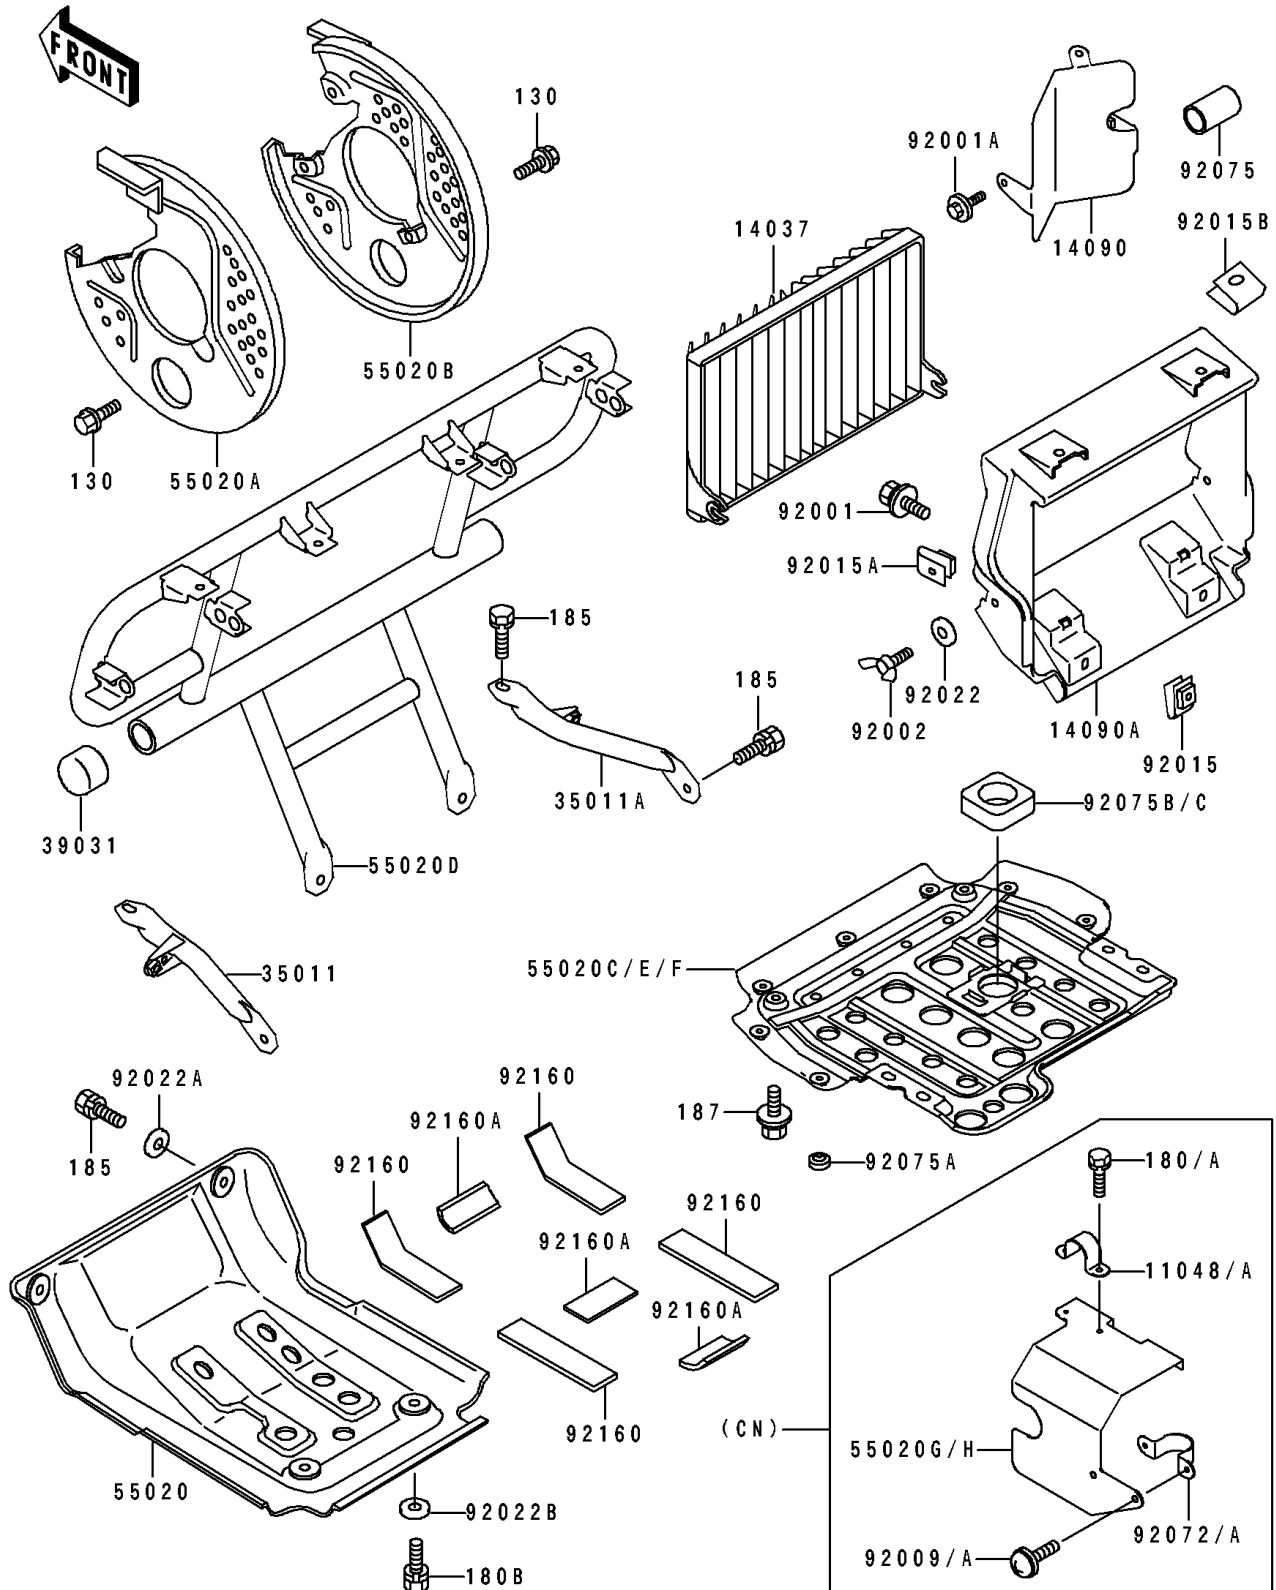

1993 Bayou 400 4X4

PARTS DIAGRAM

Guard(s)

Kawasaki

Let the Good Times Roll®

F2680

1993 Bayou 400 4X4

PARTS LIST

Guard(s)

ITEM NAME

PART NUMBER

QUANTITY
