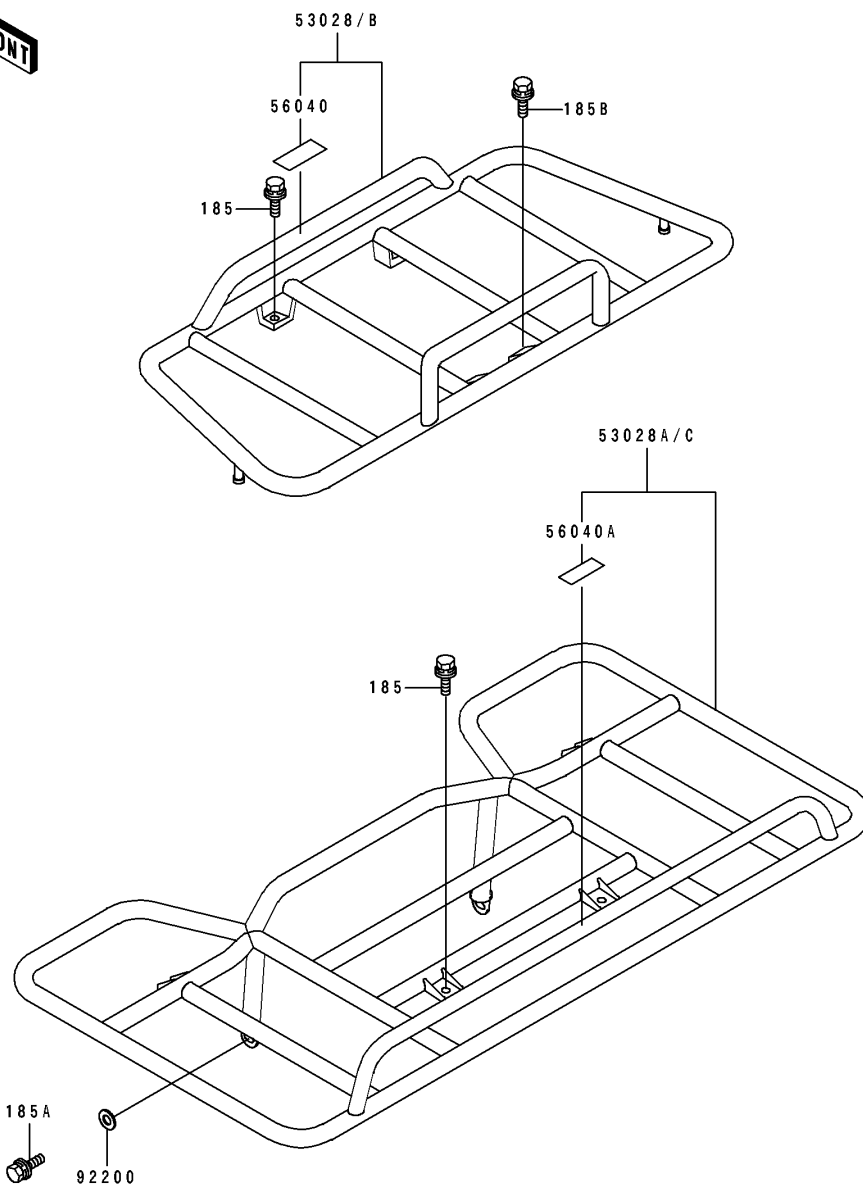

1994 Bayou 400 4X4

PARTS DIAGRAM

Carrier(s)

F2520

1994 Bayou 400 4X4

PARTS LIST

Carrier(s)

ITEM NAME	PART NUMBER	QUANTITY
CARRIER-ASSY,FR (Ref # 53028)	53028-1072	1
CARRIER-ASSY,RR (Ref # 53028A)	53028-1073	1
CARRIER-ASSY,FR (Ref # 53028B)	53028-1074	1
CARRIER-ASSY,RR (Ref # 53028C)	53028-1075	1
LABEL-WARNING,MAXIMUM LOAD (Ref # 56040)	56040-1321	1
LABEL-WARNING,MAXIMUM LOAD (Ref # 56040A)	56040-1322	1
WASHER,8.5X20X2.3 (Ref # 92200)	92200-1055	2
BOLT-UPSET-WSP-SMALL (Ref # 185)	185C0816	4
BOLT-UPSET-WSP-SMALL,8X20 (Ref # 185A)	185J0820	2
BOLT-UPSET-WSP-SMALL,8X35 (Ref # 185B)	185J0835	2