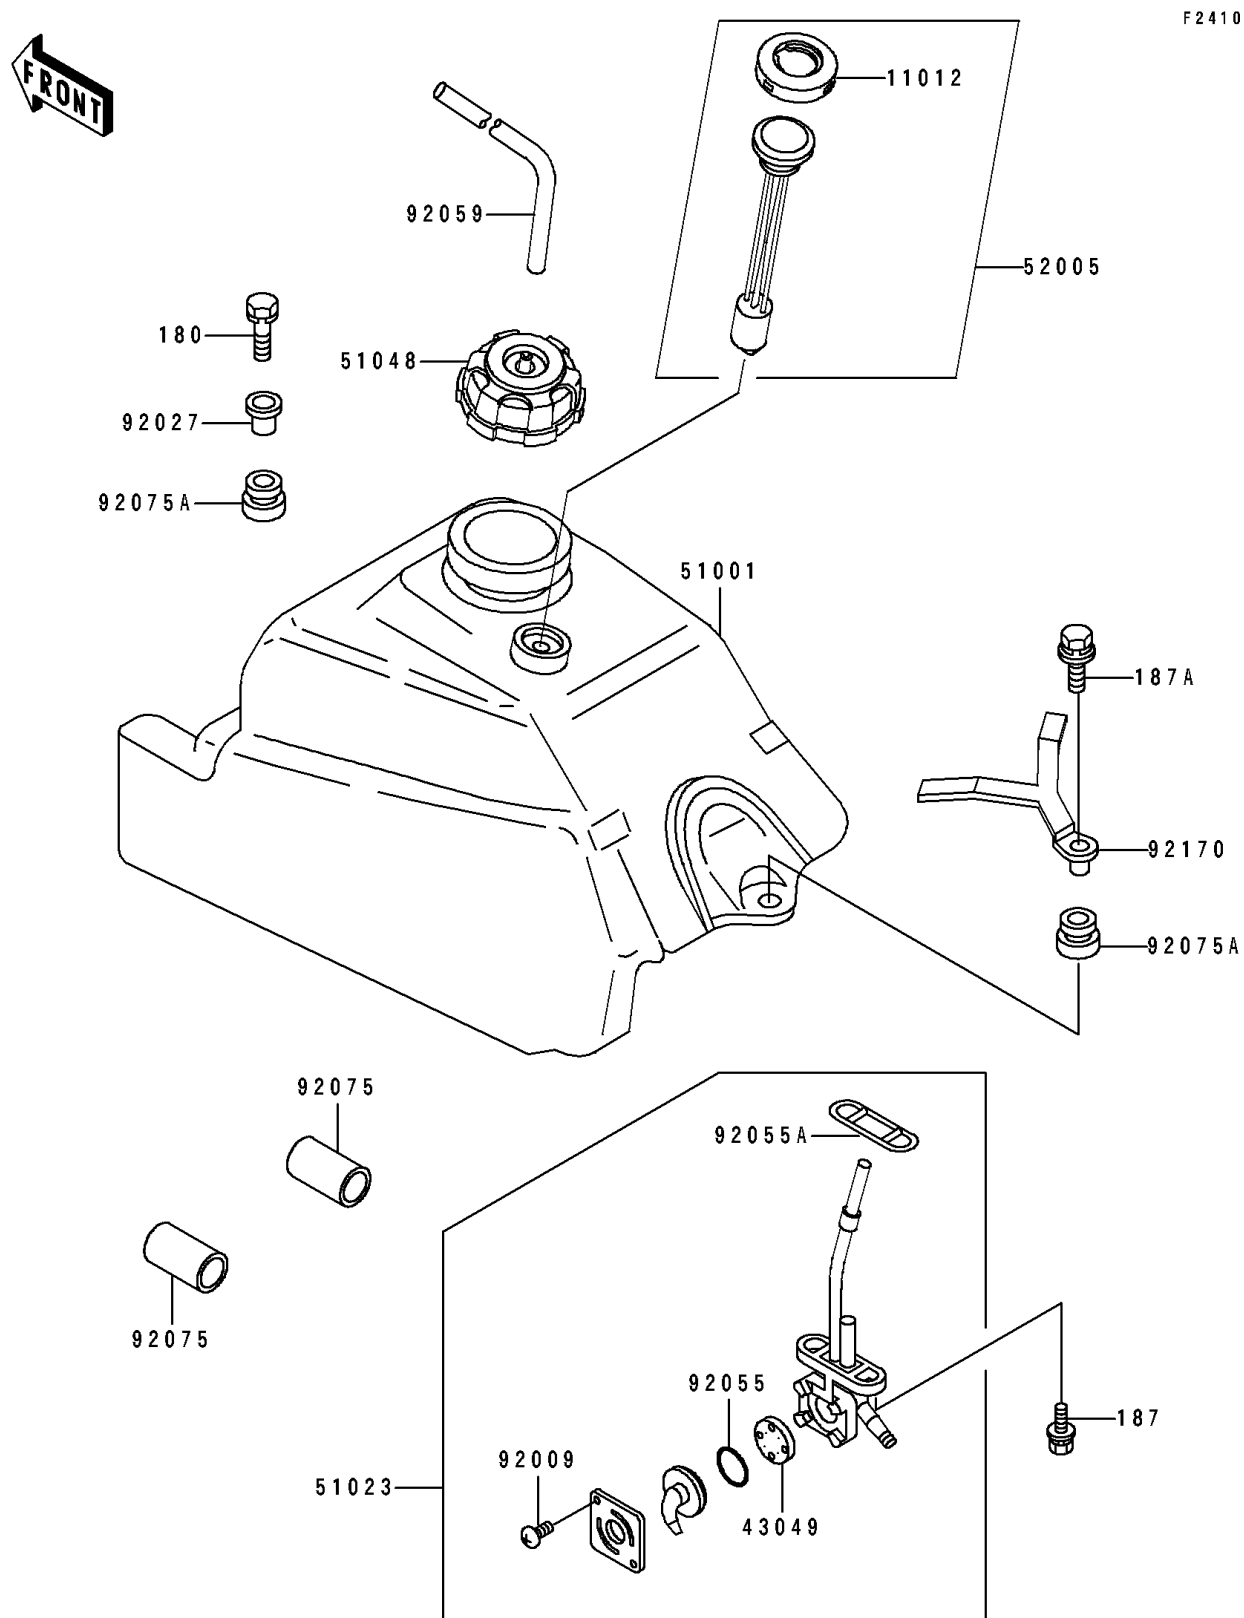

1994 Bayou 400 4X4

PARTS DIAGRAM

Fuel Tank

1994 Bayou 400 4X4

PARTS LIST

Fuel Tank

ITEM NAME

PART NUMBER

QUANTITY
