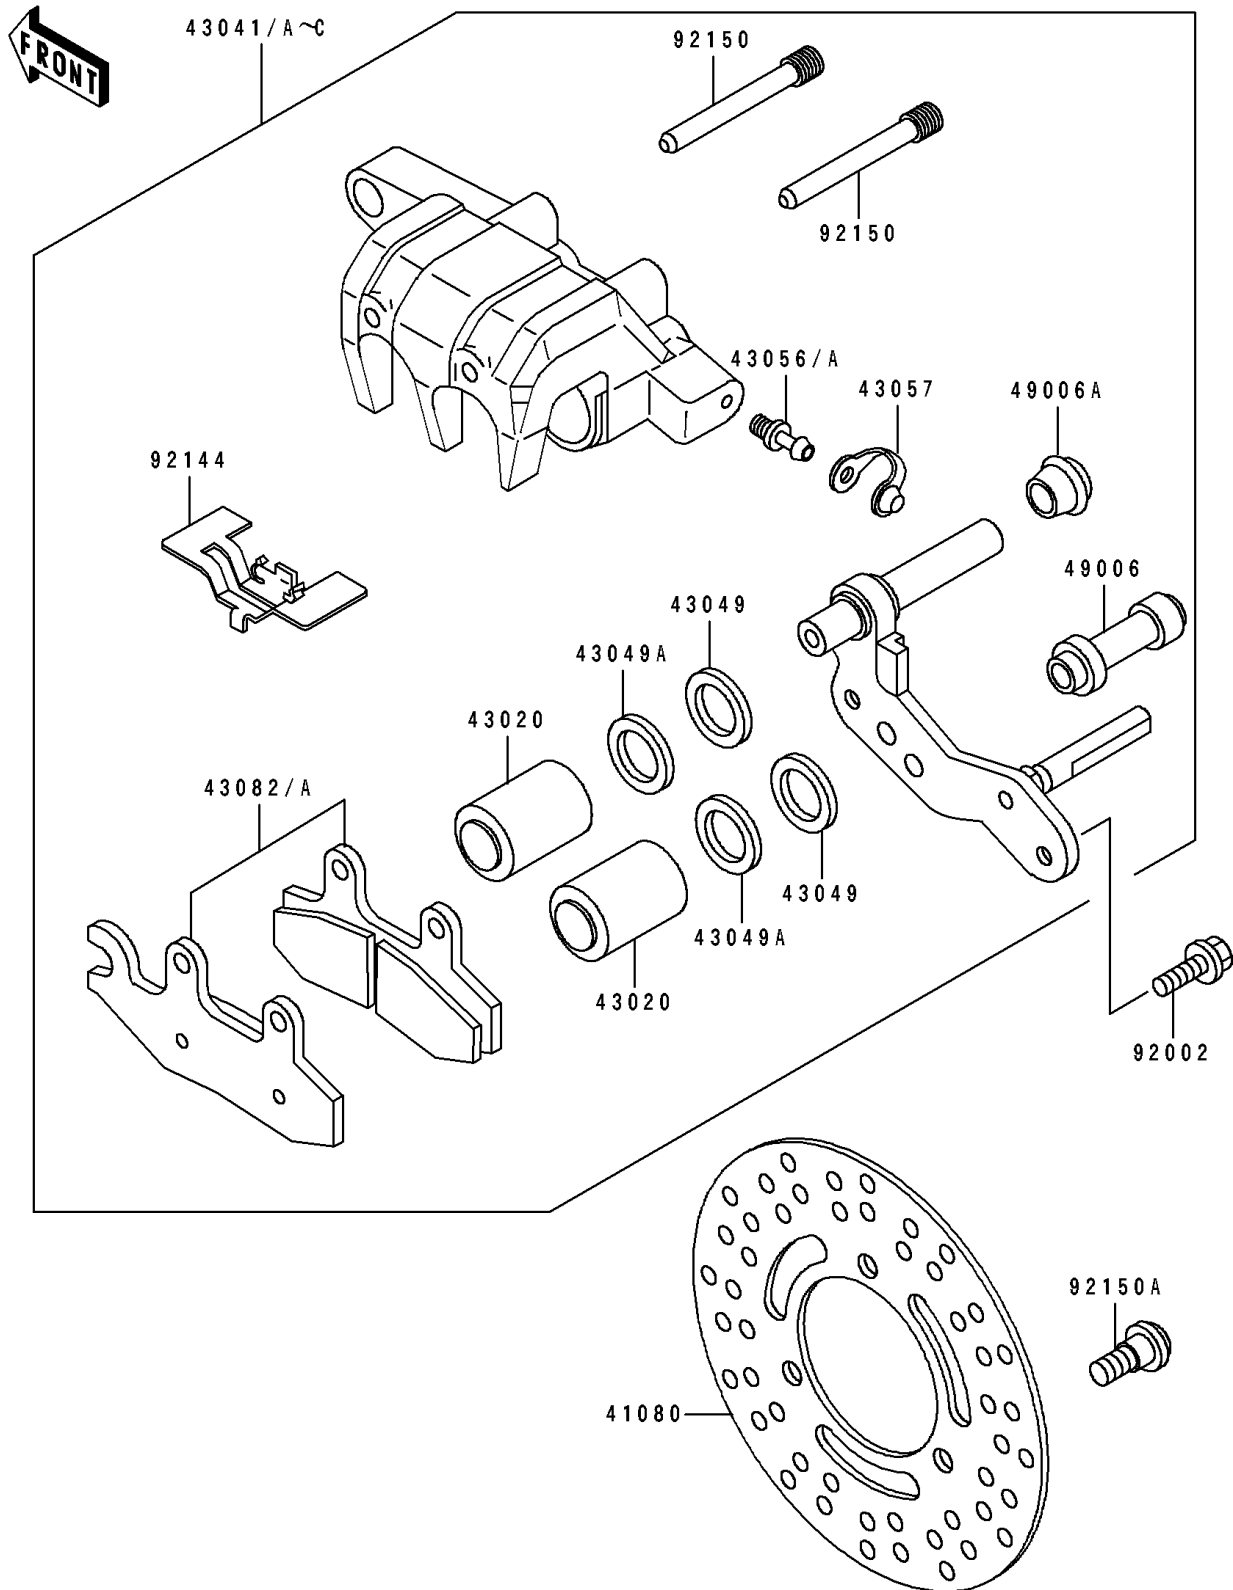

1995 Bayou 400 4X4

PARTS DIAGRAM

Front Brake

F2292

1995 Bayou 400 4X4

PARTS LIST

Front Brake

ITEM NAME

PART NUMBER

QUANTITY
